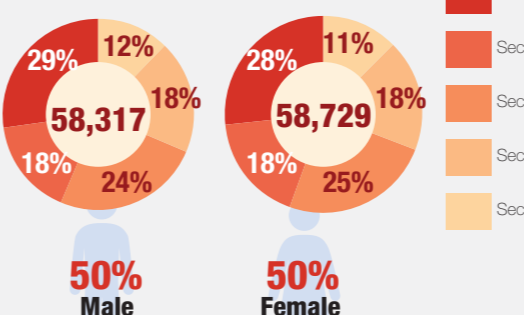

Overview

Internally Displaced Persons (IDPs) have been sheltering at the Bentiu protection of civilian (PoC) site since December 2013. There are currently 117,046 IDPs seeking protection in the site. Humanitarian partners and UNMISS are working with the communities to improve the living conditions in the site.

Population Heat Map for Bentiu PoC

Population per Sector

SqM per Person

Population <5 and ≥5 years

Population living in communal shelters and tents

Male and Female Population breakdown

PoC Structures*

Population trend Dec 2015 - May 2017