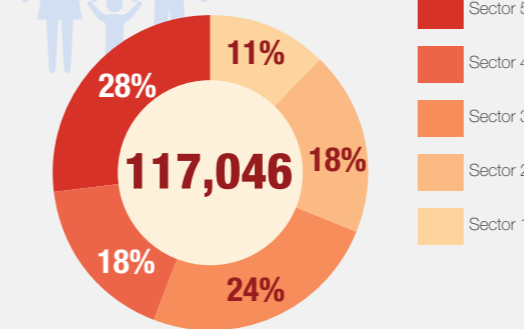

Overview

Internally Displaced Persons (IDPs) have been sheltering at the Bentiu protection of civilian (PoC) site since December 2013. There are currently 117,046 IDPs seeking protection in the site. Humanitarian partners and UNMISS are working with the communities to improve the living conditions in the site.

Supported by

Funded by European Union Humanitarian Aid

Schweizerische Eidgenossenschaft
Confédération suisse
Confederazione Svizzera
Confederaziun svizra

UKaid
from the British people

USAID
FROM THE AMERICAN PEOPLE

Population Heat Map for Bentiu PoC

Population per Sector

SqM per Person

Population <5 and ≥5 years

Population living in communal shelters and tents

Male and Female Population breakdown

PoC Structures*

Population trend Dec 2015 - May 2017