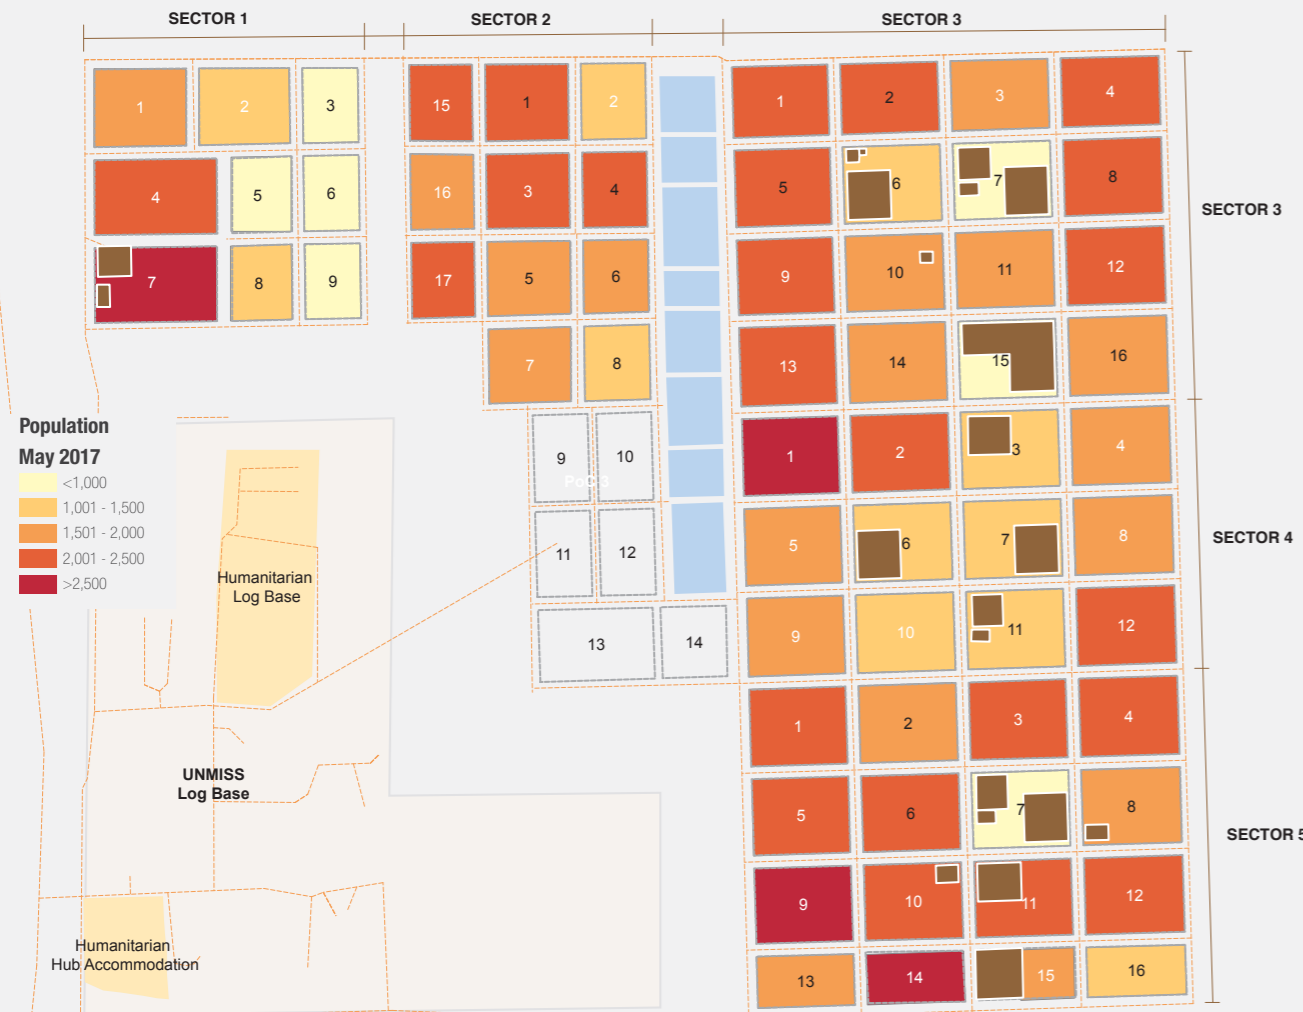

Overview

Internally Displaced Persons (IDPs) have been sheltering at the Bentiu protection of civilian (PoC) site since December 2013. There are currently 117,046 IDPs seeking protection in the site. Humanitarian partners and UNMISS are working with the communities to improve the living conditions in the site.

Population Heat Map for Bentiu PoC

Population per Sector

SqM per Person

Population <5 and ≥5 years

Population living in communal shelters and tents

Male and Female Population breakdown

PoC Structures*

Population trend Dec 2015 - May 2017