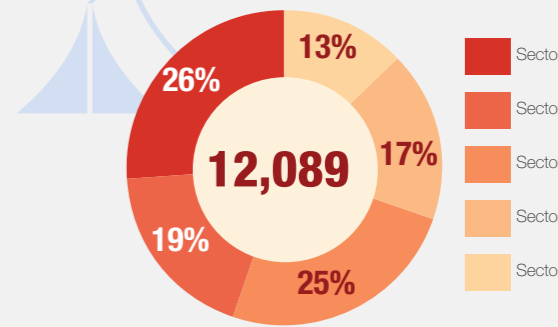

Overview

Internally Displaced Persons (IDPs) have been sheltering at the Bentiu protection of civilian (PoC) site since December 2013. There are currently 117,046 IDPs seeking protection in the site. Humanitarian partners and UNMISS are working with the communities to improve the living conditions in the site.

Population Heat Map for Bentiu PoC

Population per Sector

SqM per Person

Population <5 and ≥5 years

Population living in communal shelters and tents

Male and Female Population breakdown

PoC Structures*

Population trend Dec 2015 - May 2017