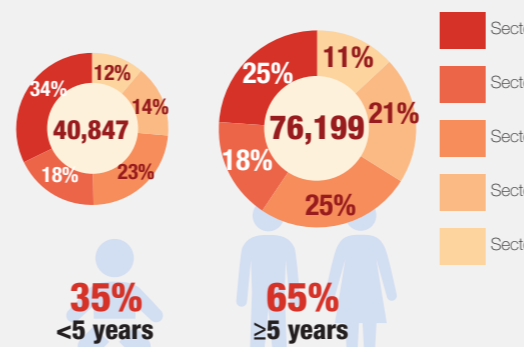

Overview

Internally Displaced Persons (IDPs) have been sheltering at the Bentiu protection of civilian (PoC) site since December 2013. There are currently 117,046 IDPs seeking protection in the site. Humanitarian partners and UNMISS are working with the communities to improve the living conditions in the site.

Population Heat Map for Bentiu PoC

Population per Sector

SqM per Person

Population <5 and ≥5 years

Population living in communal shelters and tents

Male and Female Population breakdown

PoC Structures*

Population trend Dec 2015 - May 2017