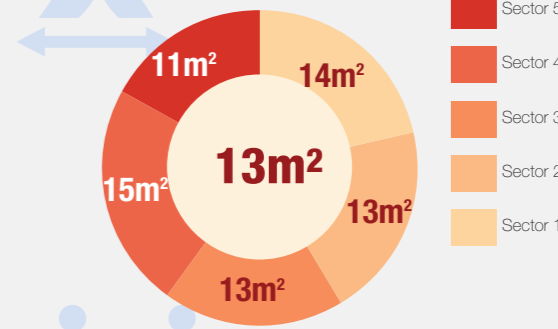

Overview

Internally Displaced Persons (IDPs) have been sheltering at the Bentiu protection of civilian (PoC) site since December 2013. There are currently 117,046 IDPs seeking protection in the site. Humanitarian partners and UNMISS are working with the communities to improve the living conditions in the site.

Population Heat Map for Bentiu PoC

Population per Sector

SqM per Person

Population <5 and ≥5 years

Population living in communal shelters and tents

Male and Female Population breakdown

PoC Structures*

Population trend Dec 2015 - May 2017