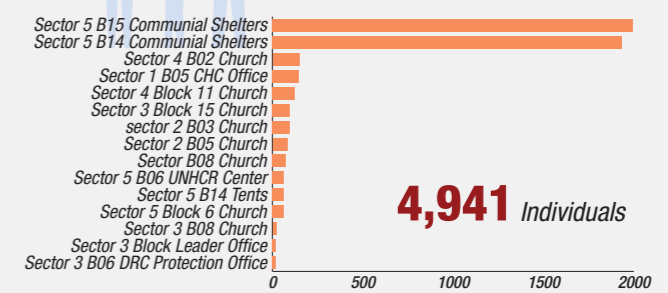

Overview

Internally Displaced Persons (IDPs) have been sheltering at the Bentiu protection of civilian (PoC) site since December 2013. There are currently 117,046 IDPs seeking protection in the site. Humanitarian partners and UNMISS are working with the communities to improve the living conditions in the site.

Population Heat Map for Bentiu PoC

Population per Sector

SqM per Person

Population <5 and ≥5 years

Population living in communal shelters and tents

Male and Female Population breakdown

PoC Structures*

Population trend Dec 2015 - May 2017