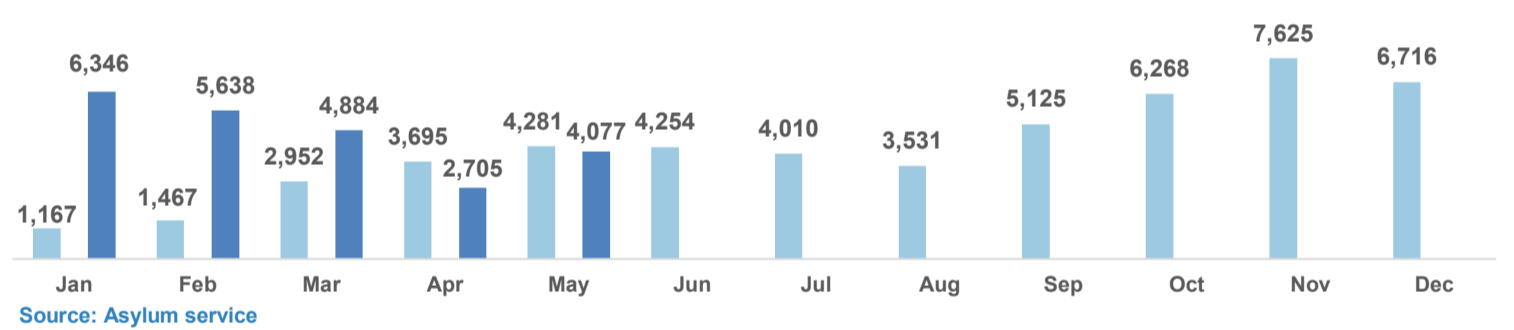

Total arrivals in Greece (Jan - June 2017): **8,594**

Total arrivals in Greece during Jun 2017: **1,320**

Average daily arrivals during Jun 2017: **60**

Average daily arrivals during May 2017: **68**

Daily estimated departures from islands to Mainland: **61**

Estimated departures from islands to Mainland during June 2017: **1,040**

Dead and missing
146 dead - 51 missing (Dec. 2016)
9 dead - 0 missing (Apr. 2017)

(Source: Hellenic Coast Guard, Greek territorial waters, provisional data)

Arrivals per month

Asylum applications

(Applications are not necessarily made by new arrivals)

Estimated # of arrivals during the last seven days

(Based on arrivals or registration figures as provided by authorities, arrows indicating higher or lower number based on the day before)

16-06-2017	▼	52
17-06-2017	▲	61
18-06-2017	▲	98
19-06-2017	▼	39
20-06-2017	▼	0
21-06-2017	▲	1
22-06-2017	▲	170

Relocation Procedures (up to 11 June)

Total Relocation Requests: **23,189**
Implemented Transfers (Departures): **13,973**