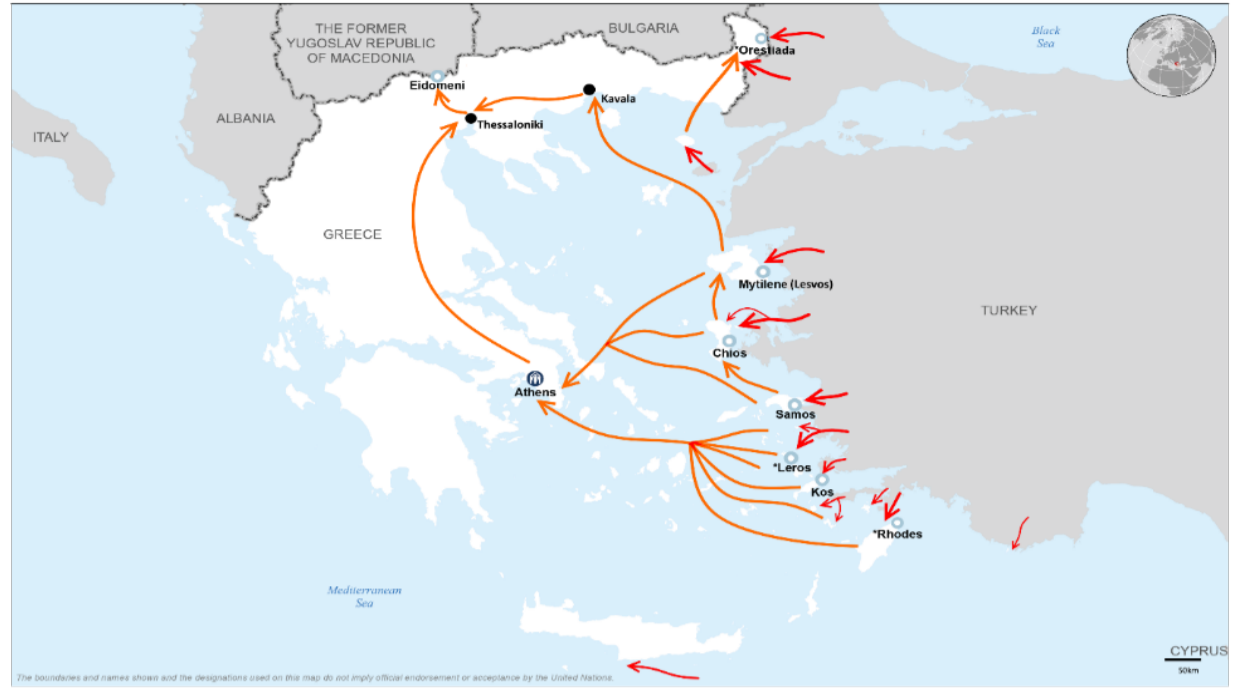

Total arrivals in Greece (Jan - June 2017): **8,594**

Total arrivals in Greece during Jun 2017: **1,320**

Average daily arrivals during Jun 2017: **60**

Average daily arrivals during May 2017: **68**

Daily estimated departures from islands to Mainland: **61**

Estimated departures from islands to Mainland during June 2017: **1,040**

Dead and missing
146 dead - 51 missing (Dec. 2016)
9 dead - 0 missing (Apr. 2017)

(Source: Hellenic Coast Guard, Greek territorial waters, provisional data)