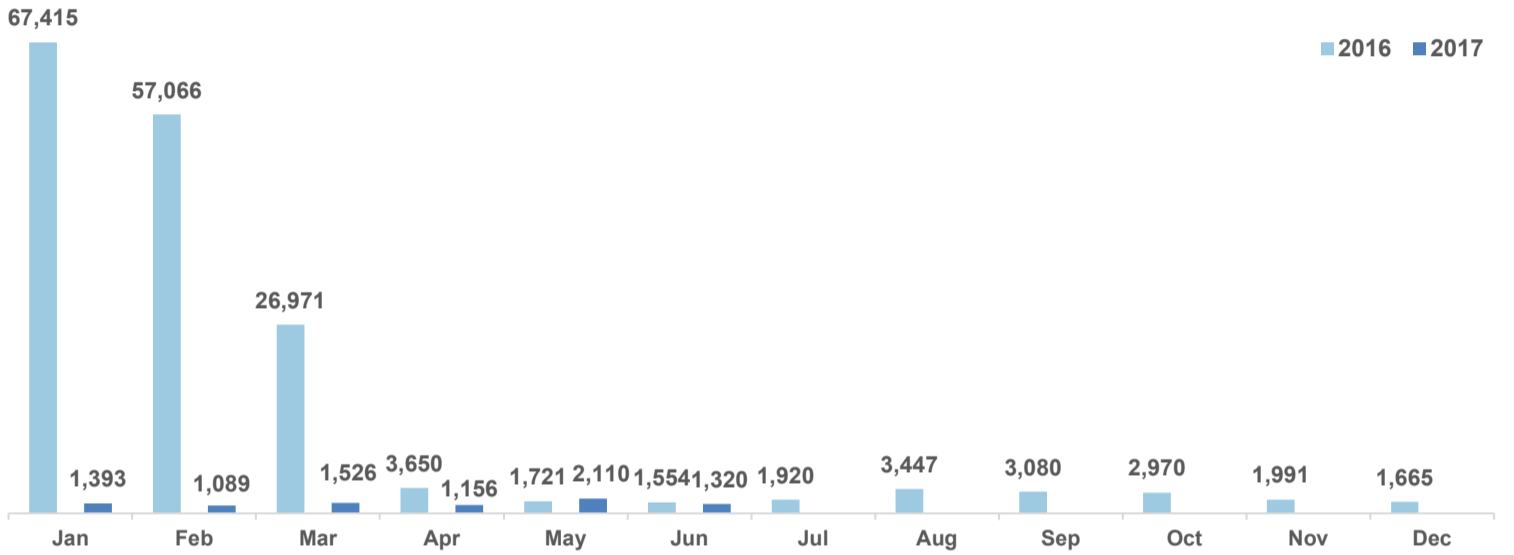

Total arrivals in Greece (Jan - June 2017): **8,594**

Total arrivals in Greece during Jun 2017: **1,320**

Average daily arrivals during Jun 2017: **60**

Average daily arrivals during May 2017: **68**

Daily estimated departures from islands to Mainland: **61**

Estimated departures from islands to Mainland during June 2017: **1,040**

Dead and missing
146 dead - 51 missing (Dec. 2016)
9 dead - 0 missing (Apr. 2017)

(Source: Hellenic Coast Guard, Greek territorial waters, provisional data)

Arrivals per month

Asylum applications

(Applications are not necessarily made by new arrivals)

Estimated # of arrivals during the last seven days

(Based on arrivals or registration figures as provided by authorities, arrows indicating higher or lower number based on the day before)