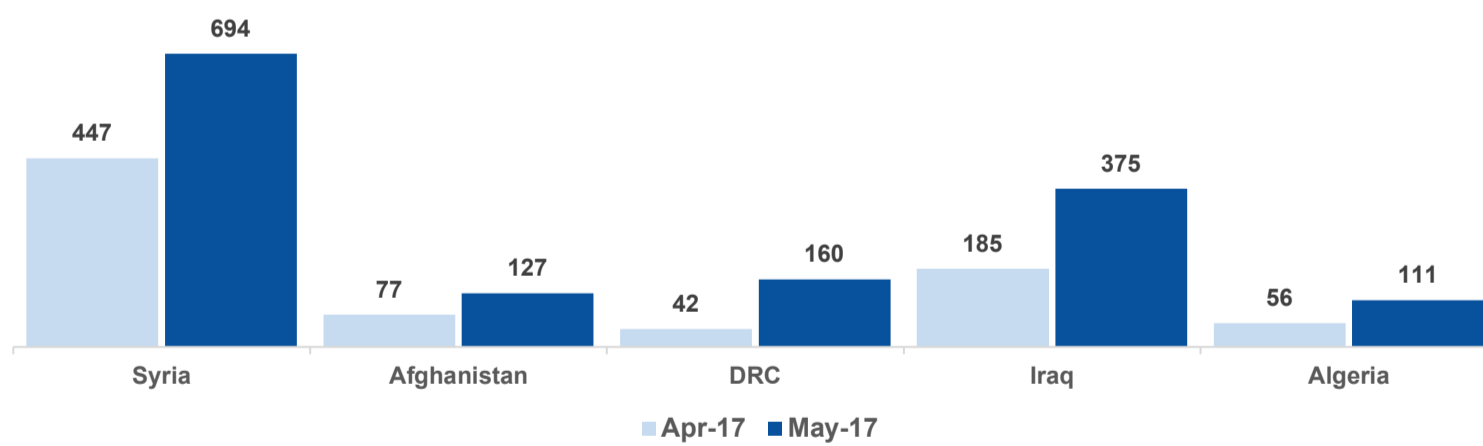

Most common nationalities of sea arrivals