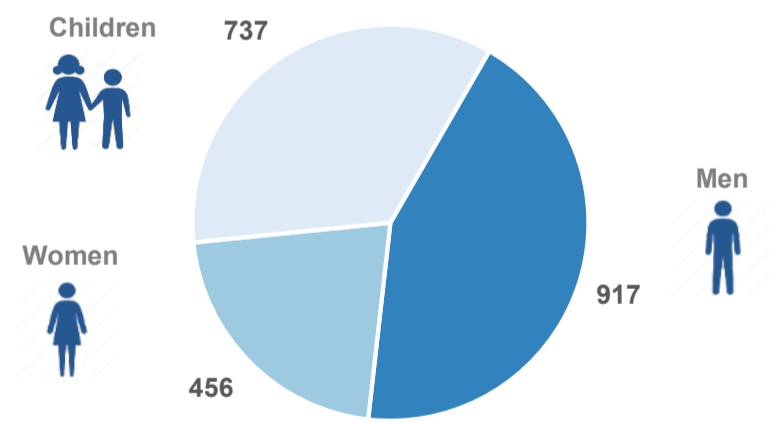

Age and Gender (May 2017)