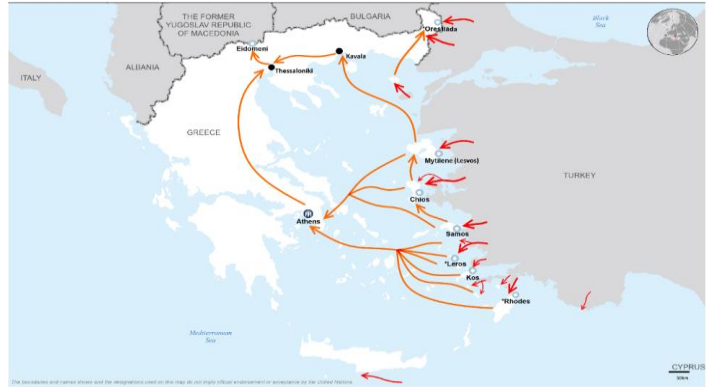

Total arrivals in Greece (Jan - June 2017): **8,975**

Total arrivals in Greece during Jun 2017: **1,701**

Average daily arrivals during Jun 2017: **65**

Average daily arrivals during May 2017: **68**

Daily estimated departures from islands to Mainland: **39**

Estimated departures from islands to Mainland during June 2017: **1,172**