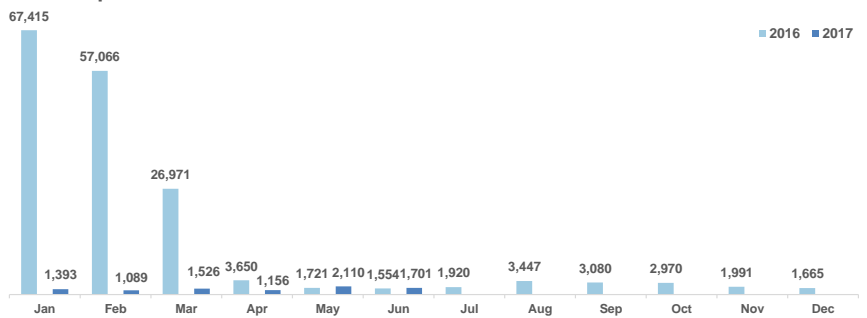

Arrivals per month