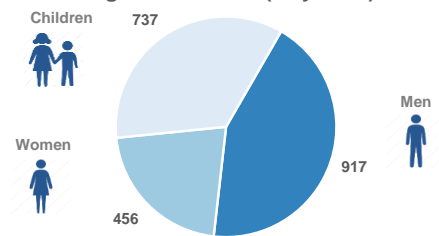

Age and Gender (May 2017)