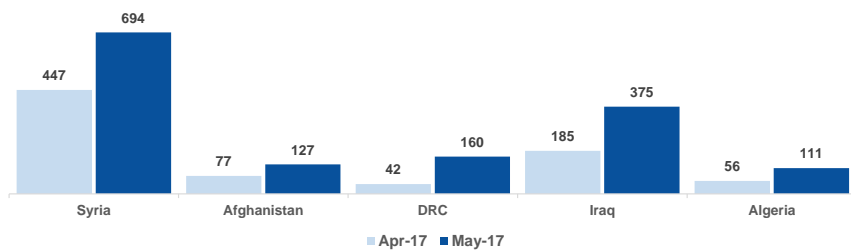

Most common nationalities of sea arrivals