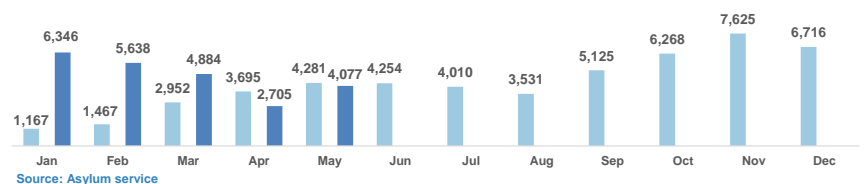

Asylum applications

(Applications are not necessarily made by new arrivals)