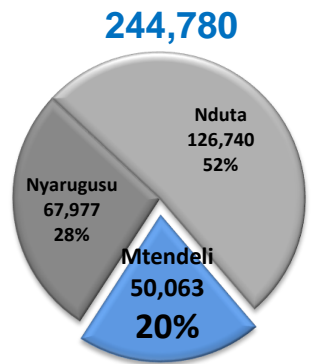

**KEY FIGURES**

**SITE DETAILS**

Opening day : 14 January 2016  
 Region/District : Kigoma / Kakonko  
 Coordinates : Lat 3°41'42.00"S  
 Lon 30°53'24.212"E  
 Camp Extent : 3,631.8 Hectares  
 # of Partners : 22 Partners

**TOTAL POC FROM BURUNDI IN CAMPS**

**AGE & SEX BREAKDOWN \***

**FUNDING STATUS**

**PROTECTION**

# of individuals who received MSR support (PSS, legal, medical and safety)

Target : 650  
 Current : **440** ❌  
 Gap/Target : **32%**

**EDUCATION**

% of children aged 6-14 yrs enrolled in primary education