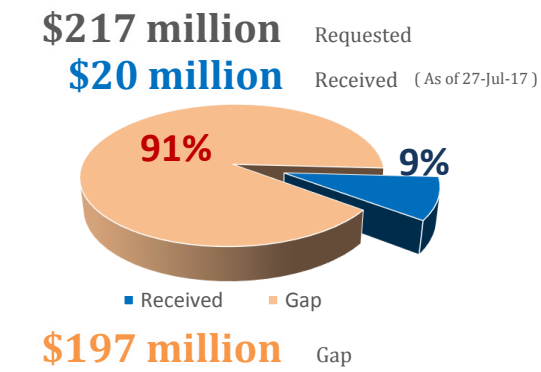

FUNDING STATUS