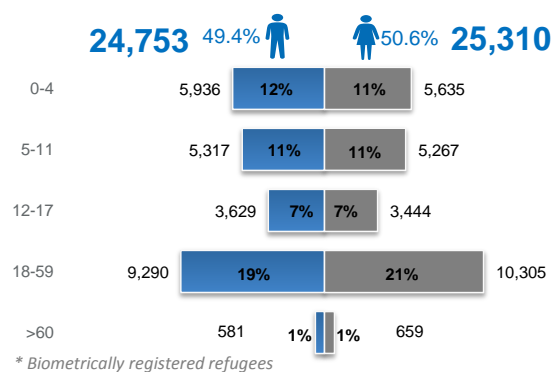

**KEY FIGURES**

**SITE DETAILS**

Opening day : 14 January 2016  
 Region/District : Kigoma / Kakonko  
 Coordinates : Lat 3°41'42.00"S  
 Lon 30°53'24.212"E  
 Camp Extent : 3,631.8 Hectares  
 # of Partners : 22 Partners

**TOTAL POC FROM BURUNDI IN CAMPS**

**AGE & SEX BREAKDOWN \***

**FUNDING STATUS**

**PROTECTION**

# of individuals who received MSR support (PSS, legal, medical and safety)

Target : 650  
 Current : **440** ❌  
 Gap/Target : **32%**

**EDUCATION**

% of children aged 6-14 yrs enrolled in primary education