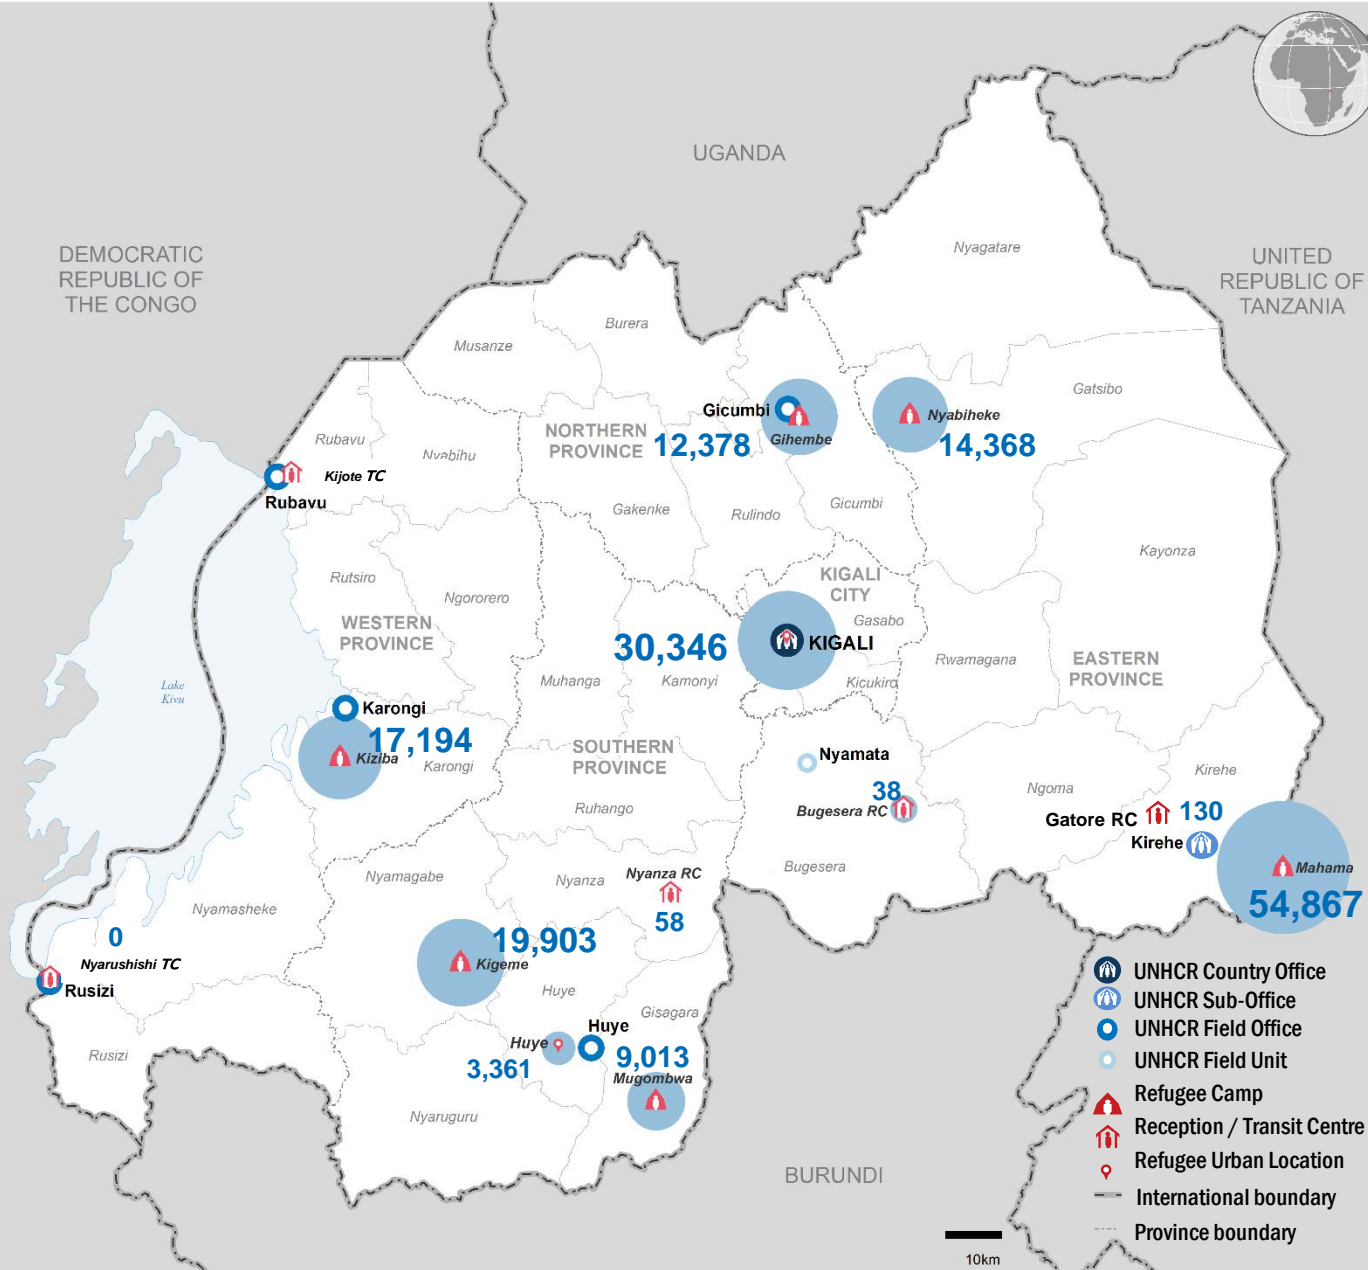

# Rwanda

## Population of Concern to UNHCR

as of 31<sup>st</sup> August 2017

### Population Figures

Active Total **170,458**  
 Refugees **161,656**  
 Asylum Seekers (Pending) **8,802**

### Age Breakdown

0-17 50%  
 18-59 47%  
 60+ 3%