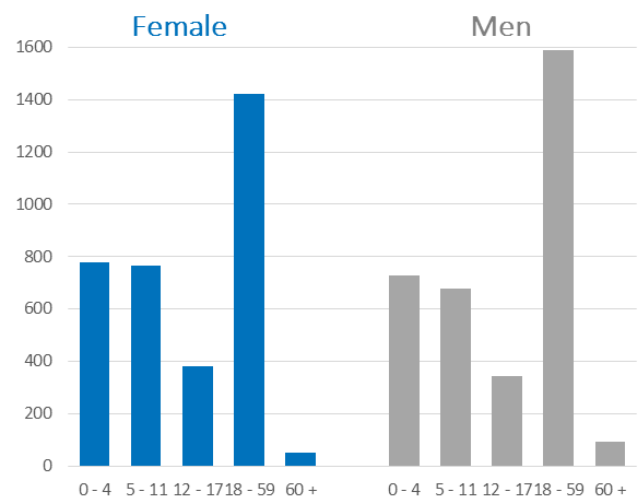

HIGHLIGHTS

6,825

Refugees in Cacanda reception centre

31,278

Refugees registered in Lunda Norte

1,743

Families currently in the reception centre

31

Persons with disabilities

54%

Children (under 18 years old)

63

Unaccompanied and Separated Children

1 in 4

Households are headed by women

21%

Of the population is family size one

149

UNHCR family tents distributed

29

MINARS safari tents

General Information

Area of reception centre: 59.1 m²

Place of origin in DRC

Kasai-Longatshimo	67%
Lovua-Longatshimo	31%
Kasai-Kabambaie	1.2%
Kasadi-Sadi	0.8%
Other places	0.4%

Partners

Protection	UNHCR, CARITAS, JRS, MAG, MdM, UNFPA, UNICEF
Food Security	WFP, UNHCR
Education	UNICEF, JRS, UNHCR
Health	MdM, MSF, CARITAS, UNFPA, UNHCR, UNICEF, WHO
Shelter & NFIs	UNHCR, WVI
WASH	UNICEF, UNHCR, LWF, PIN, NCA
Energy & Environment	UNHCR, UNDP
Logistics & Transport	UNHCR, IOM

Age/Gender breakdown

A mother and her child during the Super Cereal distribution. UNHCR/Rui Padilha