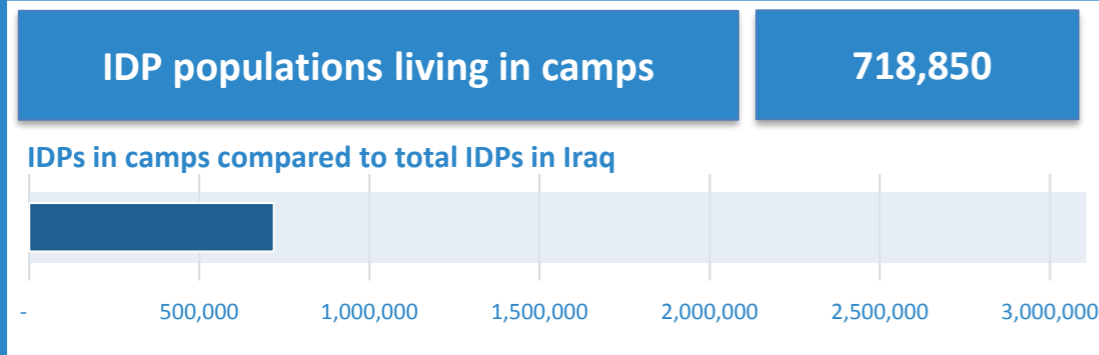

IRAQ

Camps per operational regions

KR-I

IDP populations in camps KR-I	353,308
Planned capacity in camps	578,614
Number of open camps	41
Average size of camp	8,617
Percentage of camp managed	100%

Population Managed by Camp Management Agency

IDP populations in camps by Governorates

Center & South

IDP populations in camps C&S	365,542
Planned capacity in camps	534,706
Number of open camps	47
Average size of camp	7,777
Percentage of camp managed	96%