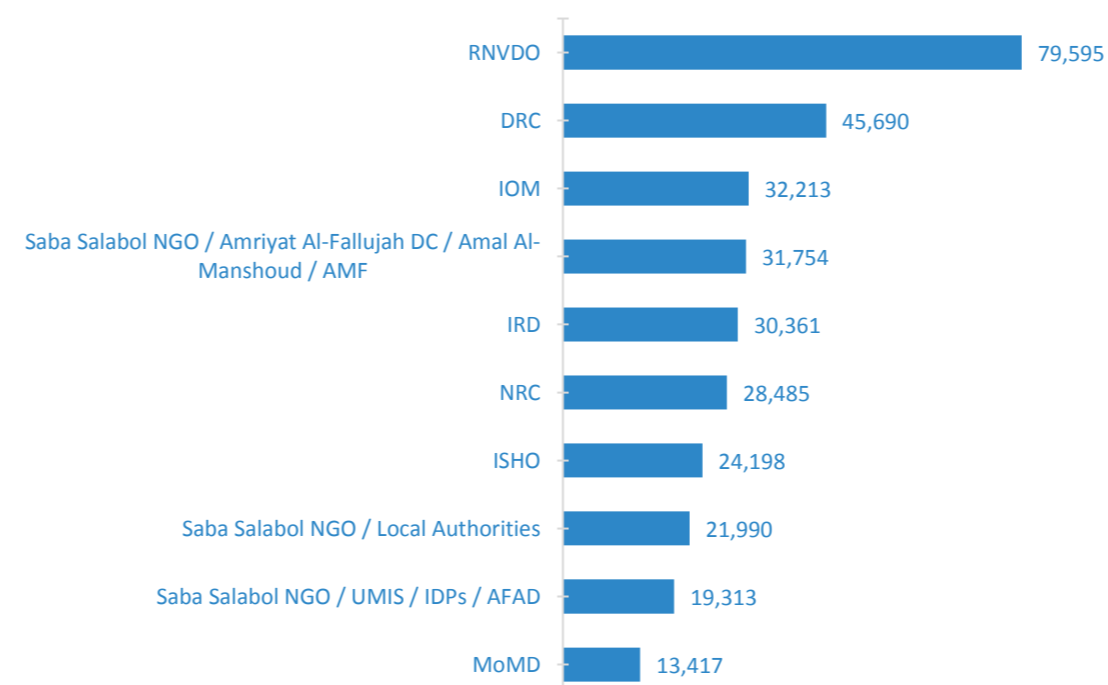

IRAQ

Camps per operational regions

KR-I

IDP populations in camps KR-I	353,308
Planned capacity in camps	578,614
Number of open camps	41
Average size of camp	8,617
Percentage of camp managed	100%

Population Managed by Camp Management Agency

IDP populations in camps by Governorates

Center & South

IDP populations in camps C&S	365,542
Planned capacity in camps	534,706
Number of open camps	47
Average size of camp	7,777
Percentage of camp managed	96%

Population Managed by Camp Management Agency (top10)

IDP populations in camps by Governorates