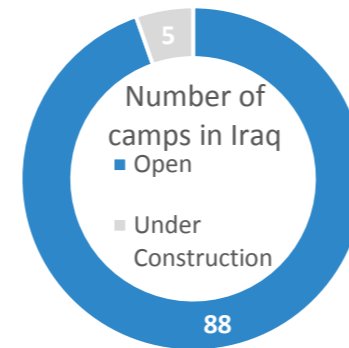

IRAQ

Camps per operational regions

KR-I

IDP populations in camps KR-I	353,308
Planned capacity in camps	578,614
Number of open camps	41
Average size of camp	8,617
Percentage of camp managed	100%

Population Managed by Camp Management Agency

IDP populations in camps by Governorates

Center & South

IDP populations in camps C&S	365,542
Planned capacity in camps	534,706
Number of open camps	47
Average size of camp	7,777
Percentage of camp managed	96%