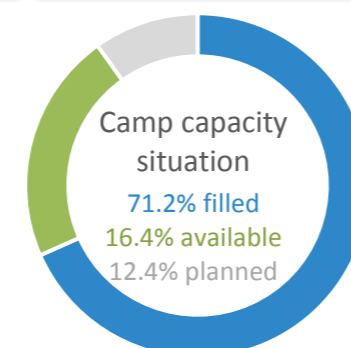

IRAQ

Camps per operational regions

KR-I

IDP populations in camps KR-I	353,308
Planned capacity in camps	578,614
Number of open camps	41
Average size of camp	8,617
Percentage of camp managed	100%

Population Managed by Camp Management Agency

IDP populations in camps by Governorates

Center & South

IDP populations in camps C&S	365,542
Planned capacity in camps	534,706
Number of open camps	47
Average size of camp	7,777
Percentage of camp managed	96%