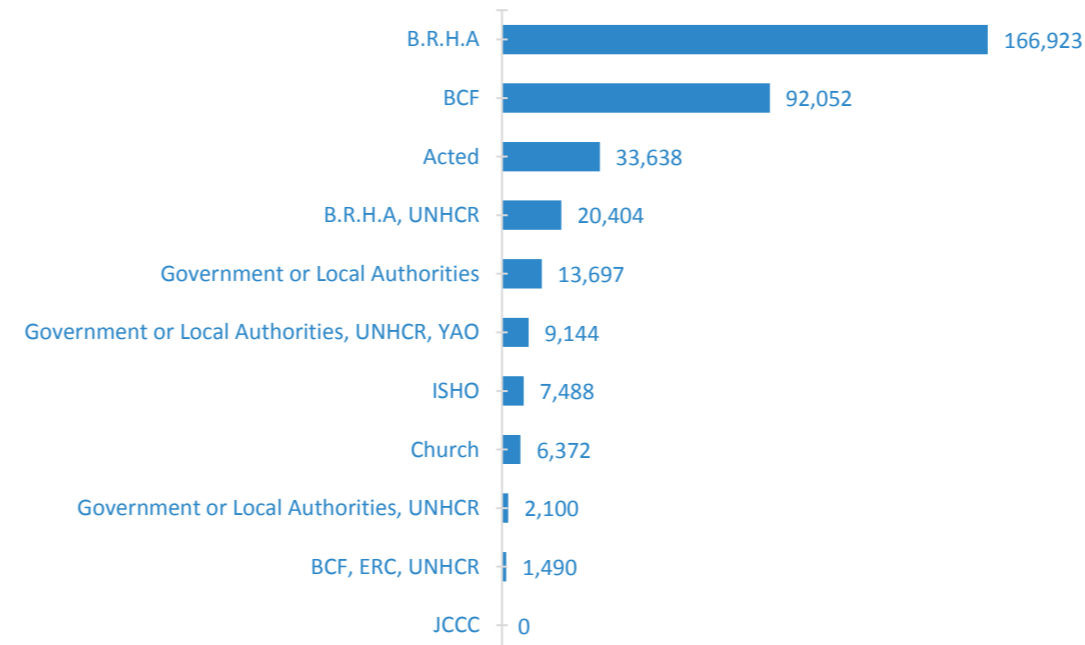

IRAQ

Camps per operational regions

KR-I

IDP populations in camps KR-I	353,308
Planned capacity in camps	578,614
Number of open camps	41
Average size of camp	8,617
Percentage of camp managed	100%

Population Managed by Camp Management Agency

IDP populations in camps by Governorates

Center & South

IDP populations in camps C&S	365,542
Planned capacity in camps	534,706
Number of open camps	47
Average size of camp	7,777
Percentage of camp managed	96%

Population Managed by Camp Management Agency (top10)

IDP populations in camps by Governorates