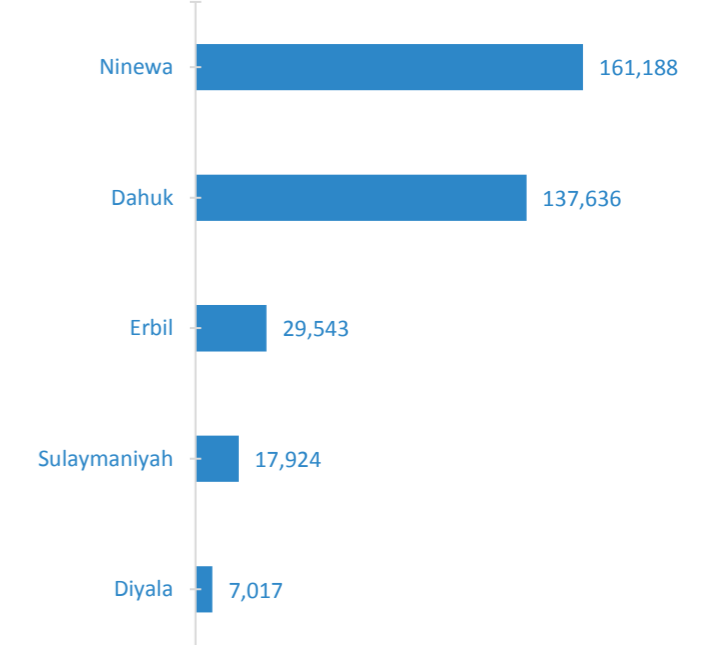

IRAQ

Camps per operational regions

KR-I

IDP populations in camps KR-I	353,308
Planned capacity in camps	578,614
Number of open camps	41
Average size of camp	8,617
Percentage of camp managed	100%

Population Managed by Camp Management Agency

IDP populations in camps by Governorates

Center & South

IDP populations in camps C&S	365,542
Planned capacity in camps	534,706
Number of open camps	47
Average size of camp	7,777
Percentage of camp managed	96%