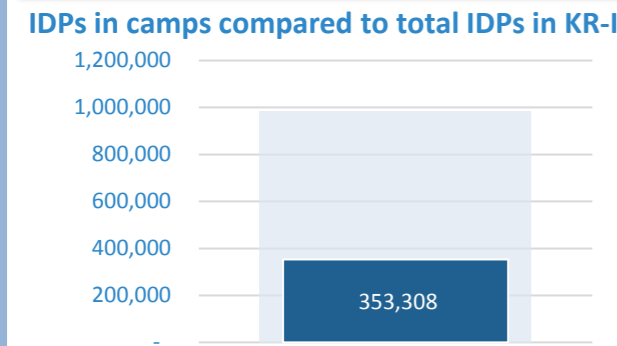

IRAQ

Camps per operational regions

KR-I

IDP populations in camps KR-I	353,308
Planned capacity in camps	578,614
Number of open camps	41
Average size of camp	8,617
Percentage of camp managed	100%

Population Managed by Camp Management Agency

IDP populations in camps by Governorates

Center & South

IDP populations in camps C&S	365,542
Planned capacity in camps	534,706
Number of open camps	47
Average size of camp	7,777
Percentage of camp managed	96%