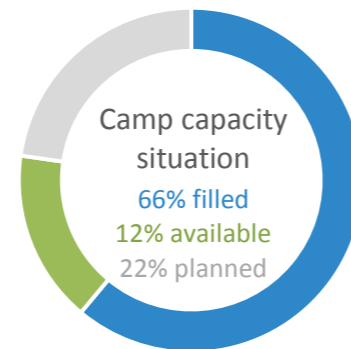

IRAQ

Camps per operational regions

KR-I

IDP populations in camps KR-I	353,308
Planned capacity in camps	578,614
Number of open camps	41
Average size of camp	8,617
Percentage of camp managed	100%

Population Managed by Camp Management Agency

IDP populations in camps by Governorates

Center & South

IDP populations in camps C&S	365,542
Planned capacity in camps	534,706
Number of open camps	47
Average size of camp	7,777
Percentage of camp managed	96%