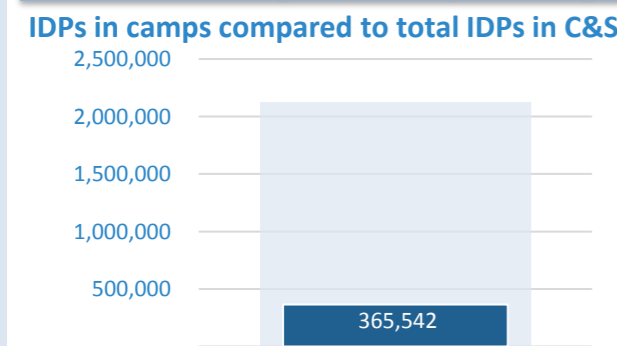

IRAQ

Camps per operational regions

KR-I

IDP populations in camps KR-I	353,308
Planned capacity in camps	578,614
Number of open camps	41
Average size of camp	8,617
Percentage of camp managed	100%

Population Managed by Camp Management Agency

IDP populations in camps by Governorates

Center & South

IDP populations in camps C&S	365,542
Planned capacity in camps	534,706
Number of open camps	47
Average size of camp	7,777
Percentage of camp managed	96%