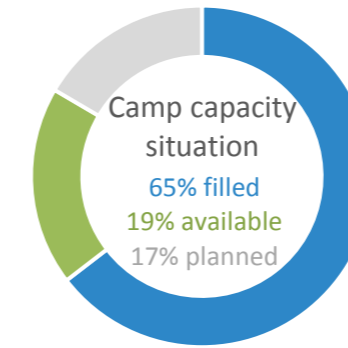

IRAQ

Camps per operational regions

KR-I

IDP populations in camps KR-I	353,308
Planned capacity in camps	578,614
Number of open camps	41
Average size of camp	8,617
Percentage of camp managed	100%

Population Managed by Camp Management Agency

IDP populations in camps by Governorates

Center & South

IDP populations in camps C&S	365,542
Planned capacity in camps	534,706
Number of open camps	47
Average size of camp	7,777
Percentage of camp managed	96%