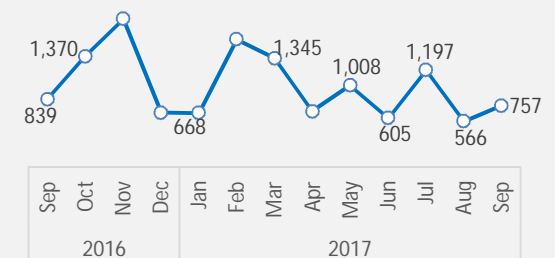

Rwanda

Population of Concern to UNHCR

as of 30th September 2017

Population Figures

Active Total **171,380**
Refugees **162,578**
Asylum Seekers **8,802**
 (Pending)

CoO Breakdown

Burundi 87,517 53.8%
DRC 74,559 45.9%
Others 0.3% 502

Age Breakdown

0-17 50%
18-59 47%
60+ 3%

Monthly Registration Trends

10km