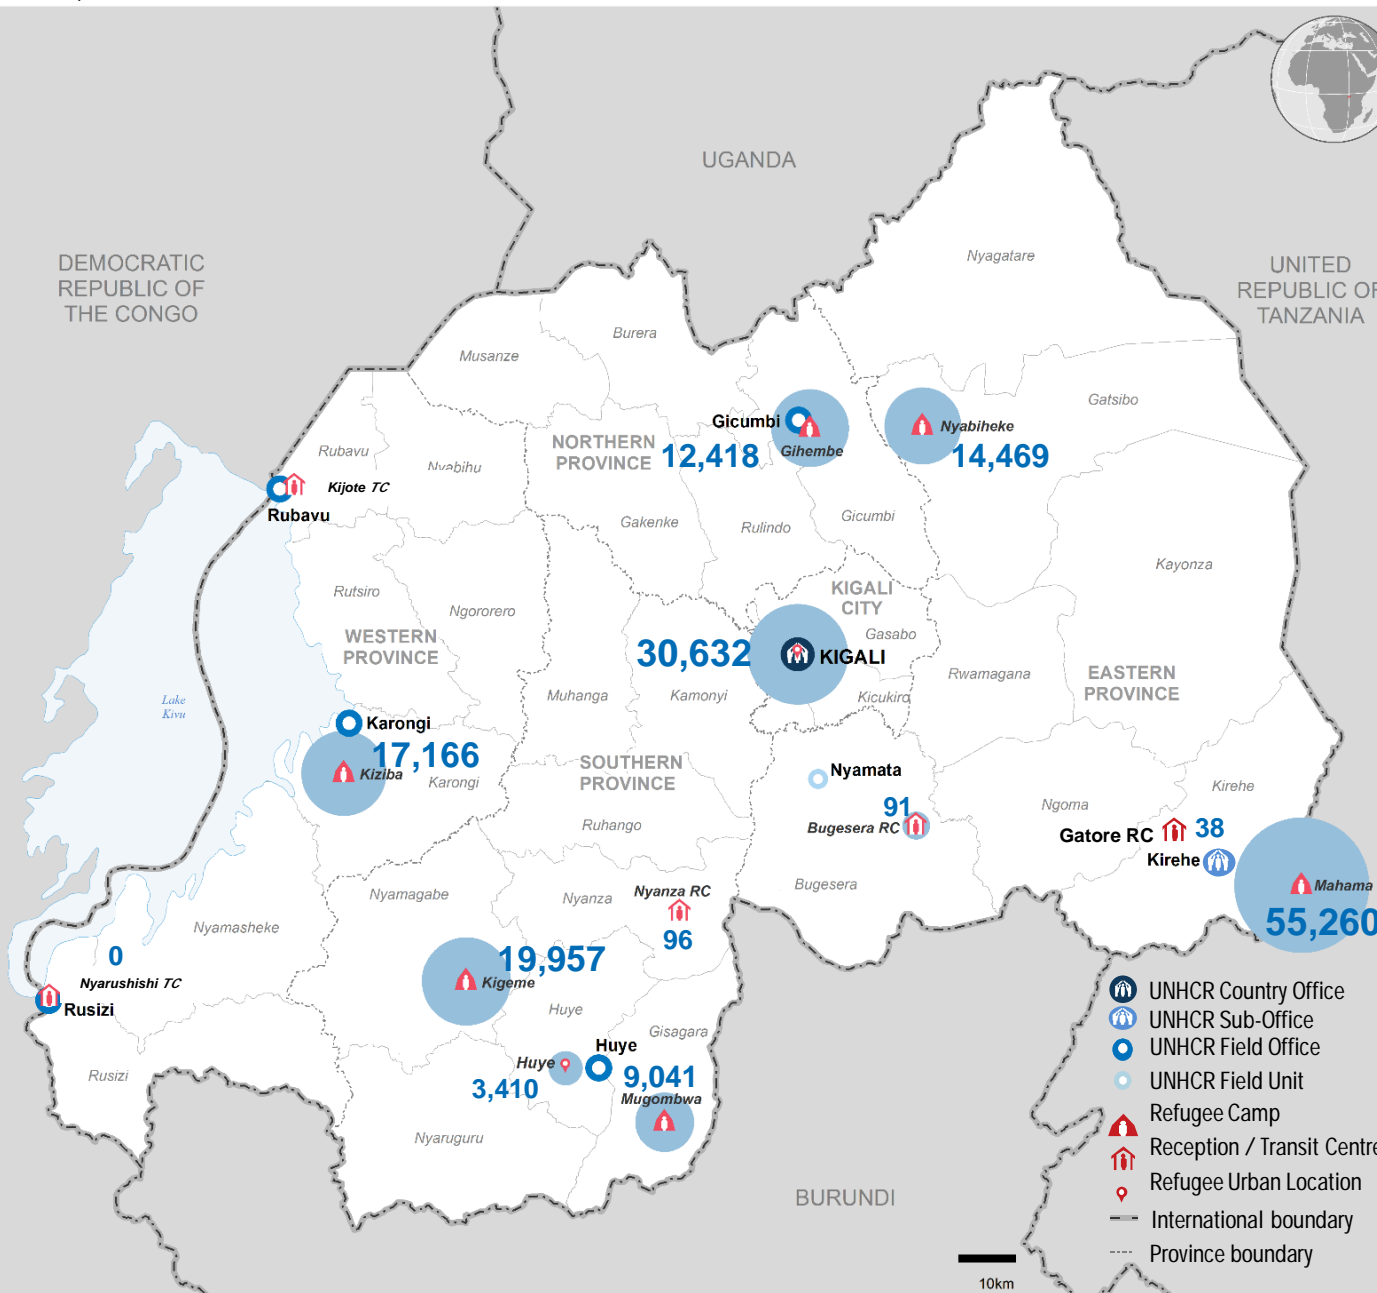

Rwanda

Population of Concern to UNHCR

as of 30th September 2017

Population Figures

Active Total **171,380**
Refugees **162,578**
Asylum Seekers **8,802**
 (Pending)

CoO Breakdown

Burundi 87,517 53.8%
DRC 74,559 45.9%
Others 0.3% 502

Age Breakdown

0-17 50%
18-59 47%
60+ 3%

Monthly Registration Trends

10km