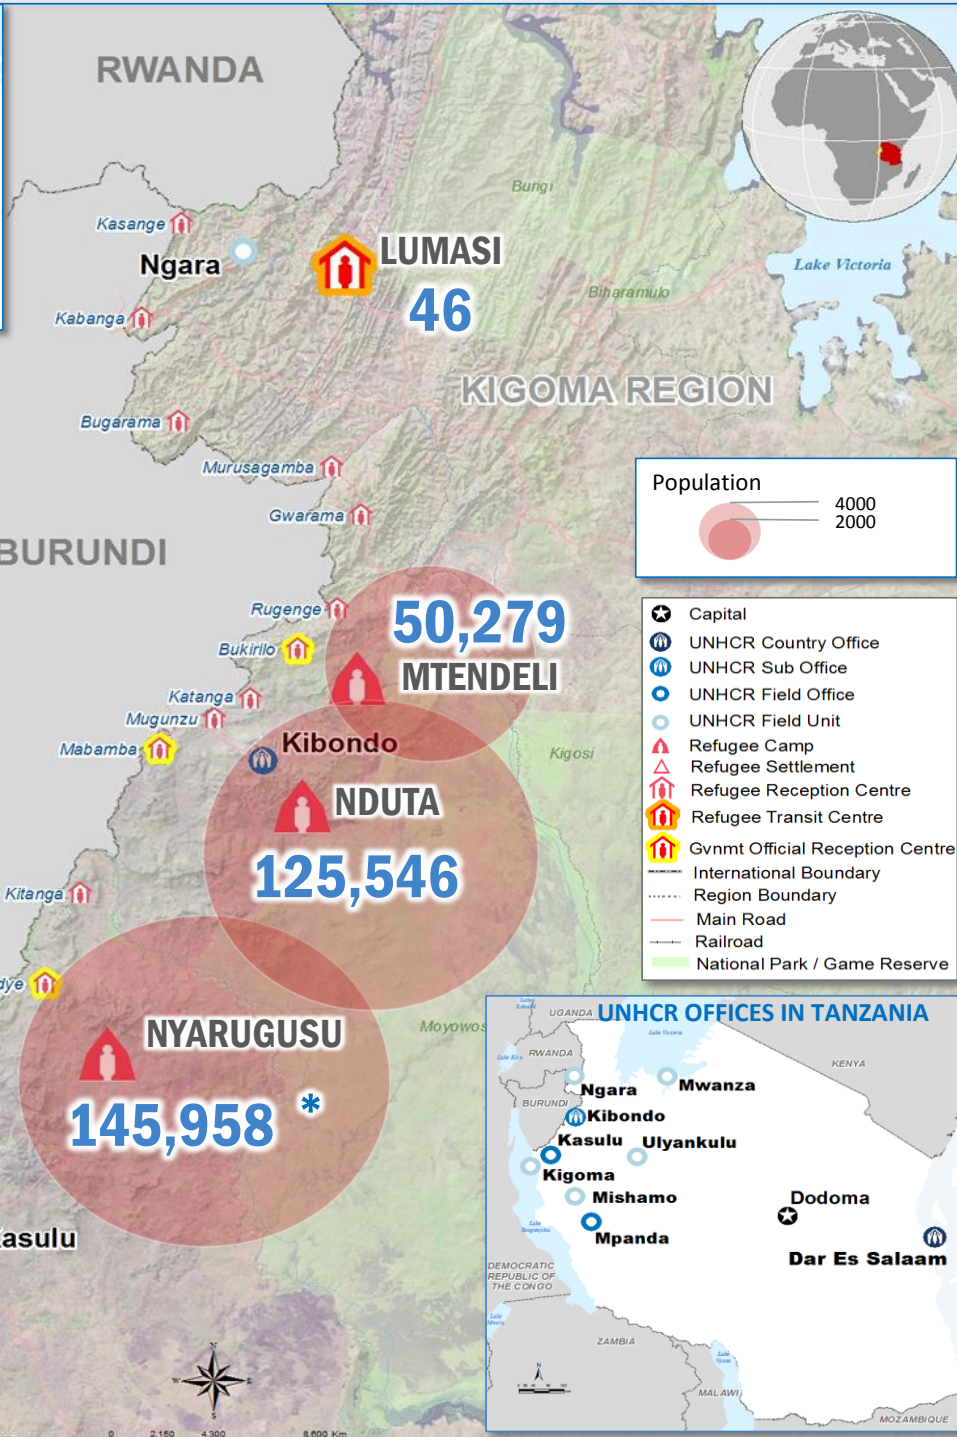

North-West Tanzania - REFUGEE CAMPS POPULATION UPDATE

as of 30 September 2017