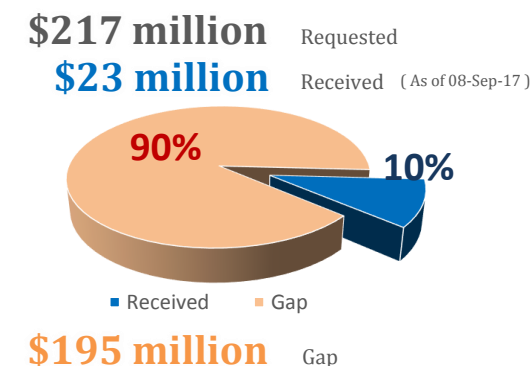

FUNDING STATUS