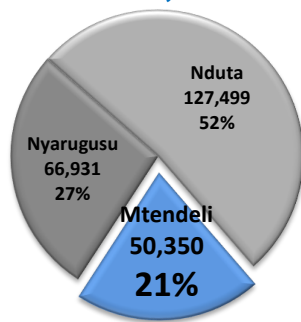

## KEY FIGURES

### SITE DETAILS

Opening day : 14 January 2016  
 Region/District : Kigoma / Kakonko  
 Coordinates : Lat 3°41'42.00"S  
 Lon 30°53'24.212"E  
 Camp Extent : 3,631.8 Hectares  
 # of Partners : 23 Partners

### TOTAL POC FROM BURUNDI IN CAMPS

**244,780**