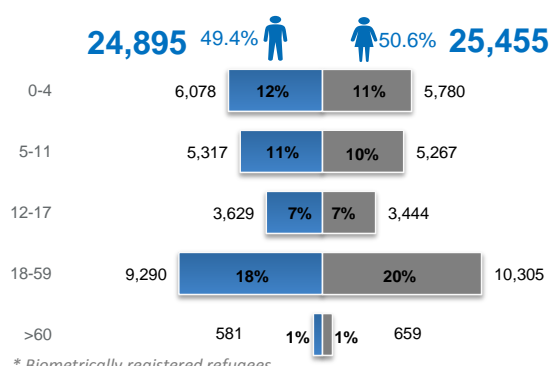

### TOTAL POC FROM BURUNDI IN CAMPS

**244,780**

### AGE & SEX BREAKDOWN \*