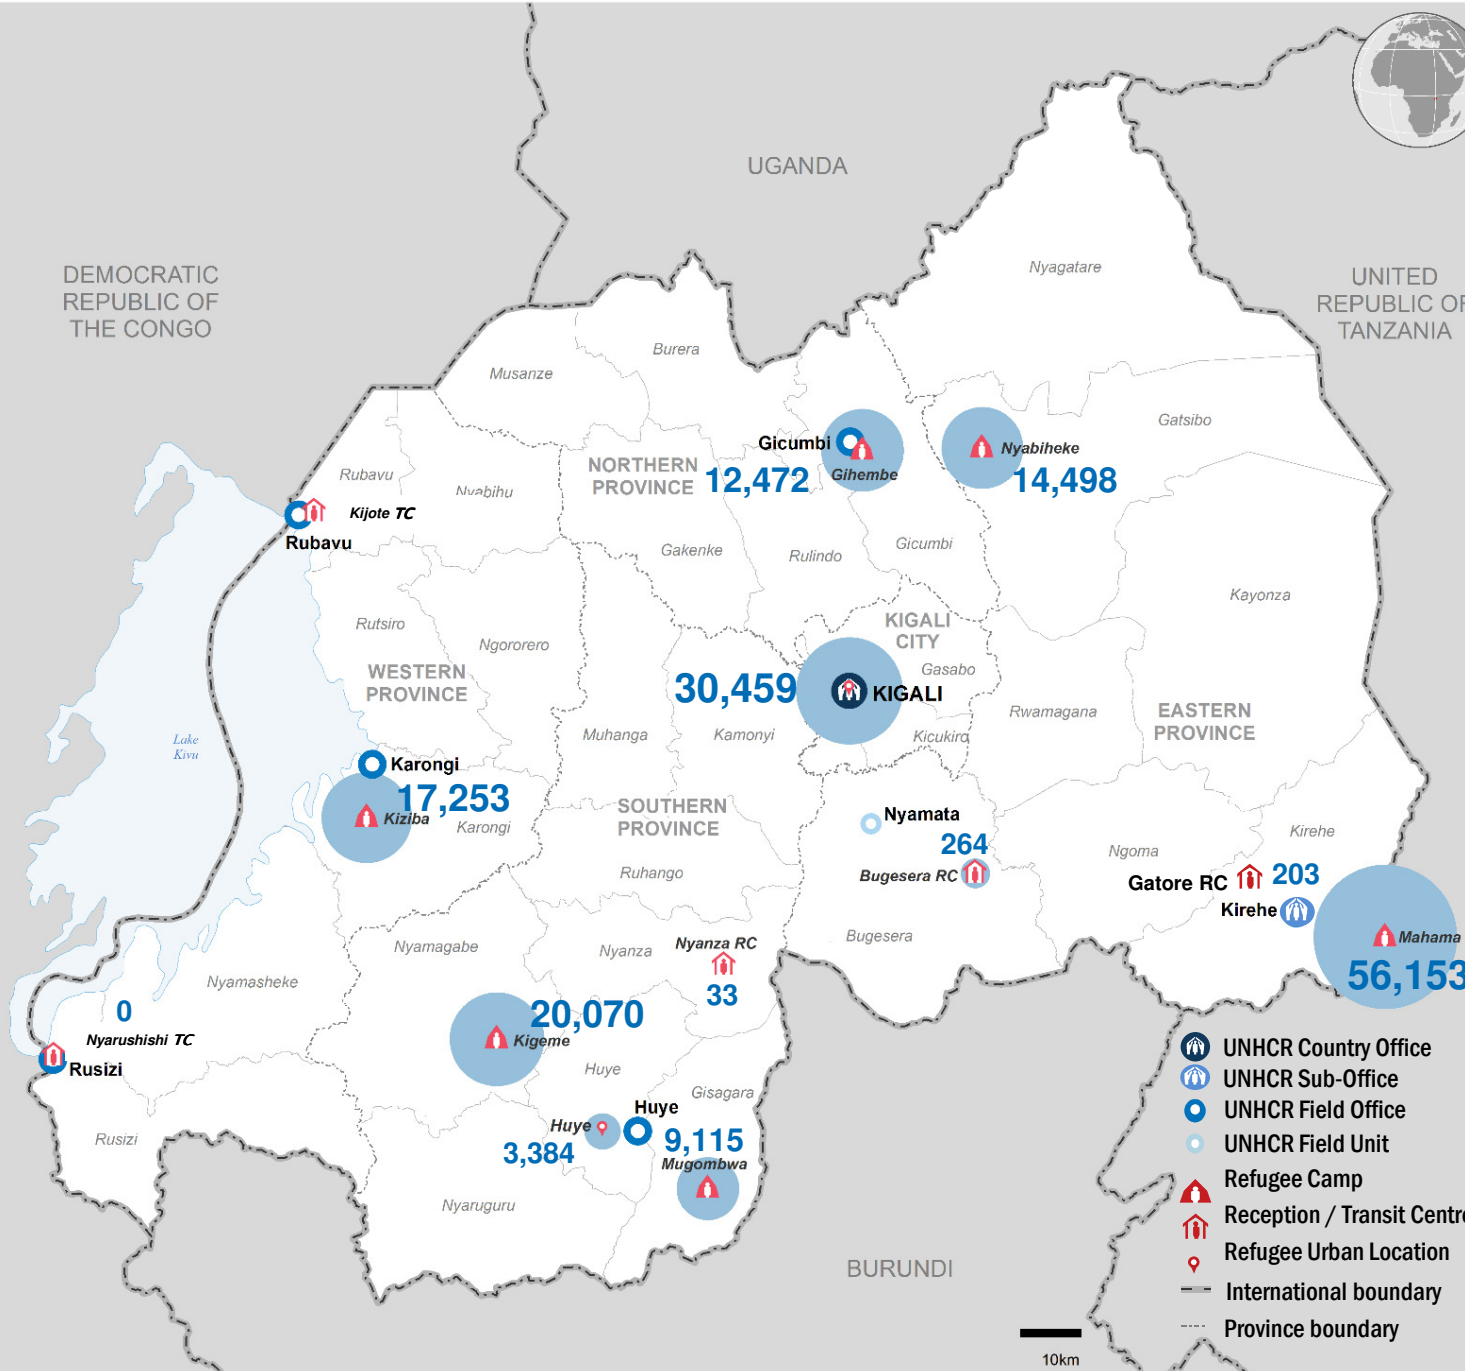

# Rwanda

## Population of Concern to UNHCR

as of 30<sup>th</sup> November 2017

### Population Figures

Active Total **172,706**  
 Refugees **163,904**  
 Asylum Seekers (Pending) **8,802**

### Age Breakdown

0-17	50%	18-59	47%	60+	3%
------	-----	-------	-----	-----	----