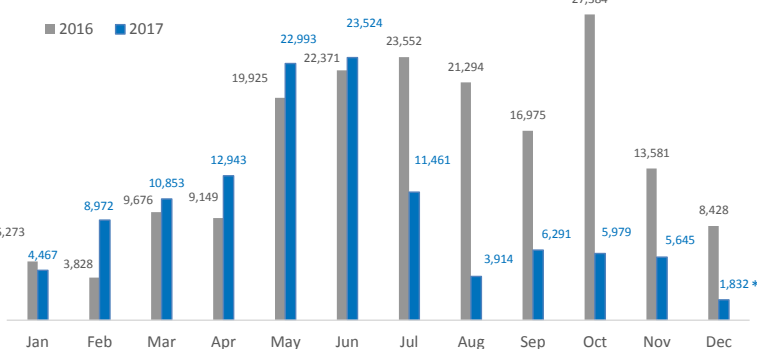

Italy weekly snapshot - 24 Dec 2017

(The charts below are based on figures from the Italian Ministry of Interior and UNHCR estimates. All figures are provisional and subject to change)

Total arrivals (1 Jan - 24 Dec 2017):	118,874
Total arrivals (1 Jan - 24 Dec 2016):	180,277
Total arrivals 1 Dec - 24 Dec 2017	1,832
Total arrivals 1 Dec - 24 Dec 2016	7,269
Average daily arrivals in December 2017 so far:	76
Average daily arrivals in November 2017:	188

Dead and missing in 2017 (as of 24 Dec)	3,081
Dead and missing in 2016 (as of 24 Dec)	5,085
Dead and missing in 2016	5,096

Estimated # of arrivals during the last seven days

(Based on arrivals or registration figures collected by UNHCR staff)

Mon, 18 Dec 2017	321
Tue, 19 Dec 2017	0
Wed, 20 Dec 2017	21
Thu, 21 Dec 2017	0
Fri, 22 Dec 2017	0
Sat, 23 Dec 2017	0
Sun, 24 Dec 2017	0

Arrivals per month

* (as of 24 Dec 2017)

Sea arrivals of last weeks

Persons relocated (as of 24 Dec) **10,977**

% relocated persons of the 39,600 target*

* Out of 39,600 originally foreseen to be relocated from Italy, 34,953 commitments have been legally foreseen in the Council Decisions.