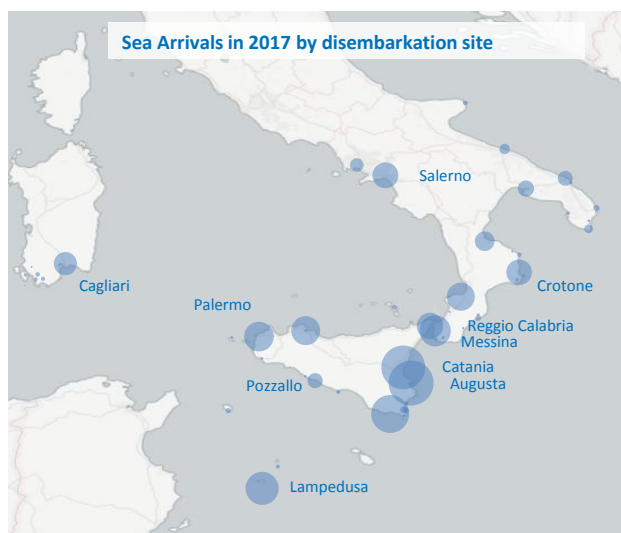

Italy weekly snapshot - 24 Dec 2017

(The charts below are based on figures from the Italian Ministry of Interior and UNHCR estimates. All figures are provisional and subject to change)

Total arrivals (1 Jan - 24 Dec 2017):	118,874
Total arrivals (1 Jan - 24 Dec 2016):	180,277
Total arrivals 1 Dec - 24 Dec 2017	1,832
Total arrivals 1 Dec - 24 Dec 2016	7,269
Average daily arrivals in December 2017 so far:	76
Average daily arrivals in November 2017:	188

Dead and missing in 2017 (as of 24 Dec)	3,081
Dead and missing in 2016 (as of 24 Dec)	5,085
Dead and missing in 2016	5,096

Estimated # of arrivals during the last seven days

(Based on arrivals or registration figures collected by UNHCR staff)

Mon, 18 Dec 2017	321
Tue, 19 Dec 2017	0
Wed, 20 Dec 2017	21
Thu, 21 Dec 2017	0
Fri, 22 Dec 2017	0
Sat, 23 Dec 2017	0
Sun, 24 Dec 2017	0