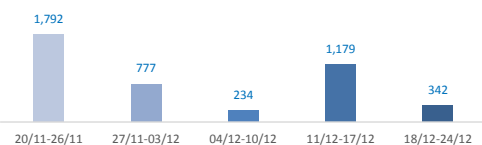

Italy weekly snapshot - 24 Dec 2017

(The charts below are based on figures from the Italian Ministry of Interior and UNHCR estimates. All figures are provisional and subject to change)

Total arrivals (1 Jan - 24 Dec 2017):	118,874
Total arrivals (1 Jan - 24 Dec 2016):	180,277
Total arrivals 1 Dec - 24 Dec 2017	1,832
Total arrivals 1 Dec - 24 Dec 2016	7,269
Average daily arrivals in December 2017 so far:	76
Average daily arrivals in November 2017:	188

Dead and missing in 2017 (as of 24 Dec)	3,081
Dead and missing in 2016 (as of 24 Dec)	5,085
Dead and missing in 2016	5,096

Estimated # of arrivals during the last seven days

(Based on arrivals or registration figures collected by UNHCR staff)

Mon, 18 Dec 2017	321
Tue, 19 Dec 2017	0
Wed, 20 Dec 2017	21
Thu, 21 Dec 2017	0
Fri, 22 Dec 2017	0
Sat, 23 Dec 2017	0
Sun, 24 Dec 2017	0

Arrivals per month

* (as of 24 Dec 2017)

Sea arrivals of last weeks

Persons relocated (as of 24 Dec) **10,977**

% relocated persons of the 39,600 target*

* Out of 39,600 originally foreseen to be relocated from Italy, 34,953 commitments have been legally foreseen in the Council Decisions.