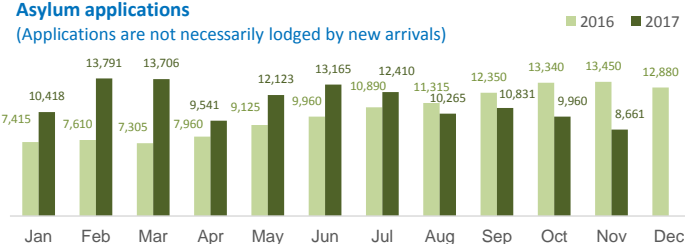

Mon, 18 Dec 2017	321
Tue, 19 Dec 2017	0
Wed, 20 Dec 2017	21
Thu, 21 Dec 2017	0
Fri, 22 Dec 2017	0
Sat, 23 Dec 2017	0
Sun, 24 Dec 2017	0

Arrivals per month

* (as of 24 Dec 2017)

Sea arrivals of last weeks

Persons relocated (as of 24 Dec) **10,977**

% relocated persons of the 39,600 target*

* Out of 39,600 originally foreseen to be relocated from Italy, 34,953 commitments have been legally foreseen in the Council Decisions.

Asylum applications

(Applications are not necessarily lodged by new arrivals)

Most common sea arrival nationalities in Italy

(comparison with previous month)

* % of the monthly total

Sea arrivals by gender and age - Jan - Nov 2017