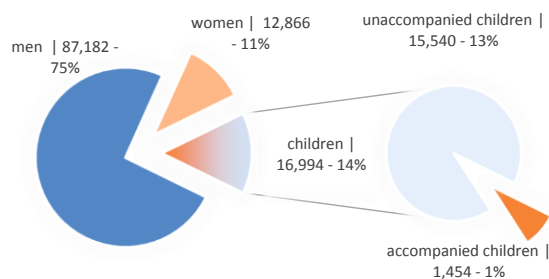

Persons relocated (as of 24 Dec) **10,977**

% relocated persons of the 39,600 target*

* Out of 39,600 originally foreseen to be relocated from Italy, 34,953 commitments have been legally foreseen in the Council Decisions.

Asylum applications

(Applications are not necessarily lodged by new arrivals)

Most common sea arrival nationalities in Italy

(comparison with previous month)

* % of the monthly total

Sea arrivals by gender and age - Jan - Nov 2017