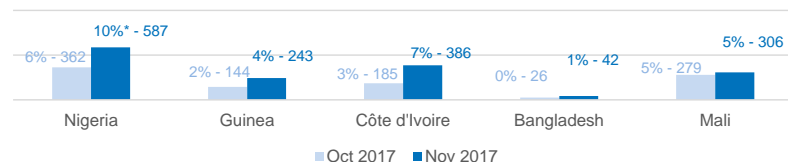

Mon, 18 Dec 2017	321
Tue, 19 Dec 2017	0
Wed, 20 Dec 2017	21
Thu, 21 Dec 2017	0
Fri, 22 Dec 2017	0
Sat, 23 Dec 2017	0
Sun, 24 Dec 2017	0

Arrivals per month

* (as of 24 Dec 2017)

Sea arrivals of last weeks

Persons relocated (as of 24 Dec) **10,977**

% relocated persons of the 39,600 target*

* Out of 39,600 originally foreseen to be relocated from Italy, 34,953 commitments have been legally foreseen in the Council Decisions.

Asylum applications

(Applications are not necessarily lodged by new arrivals)

Most common sea arrival nationalities in Italy

(comparison with previous month)

* % of the monthly total

Sea arrivals by gender and age - Jan - Nov 2017