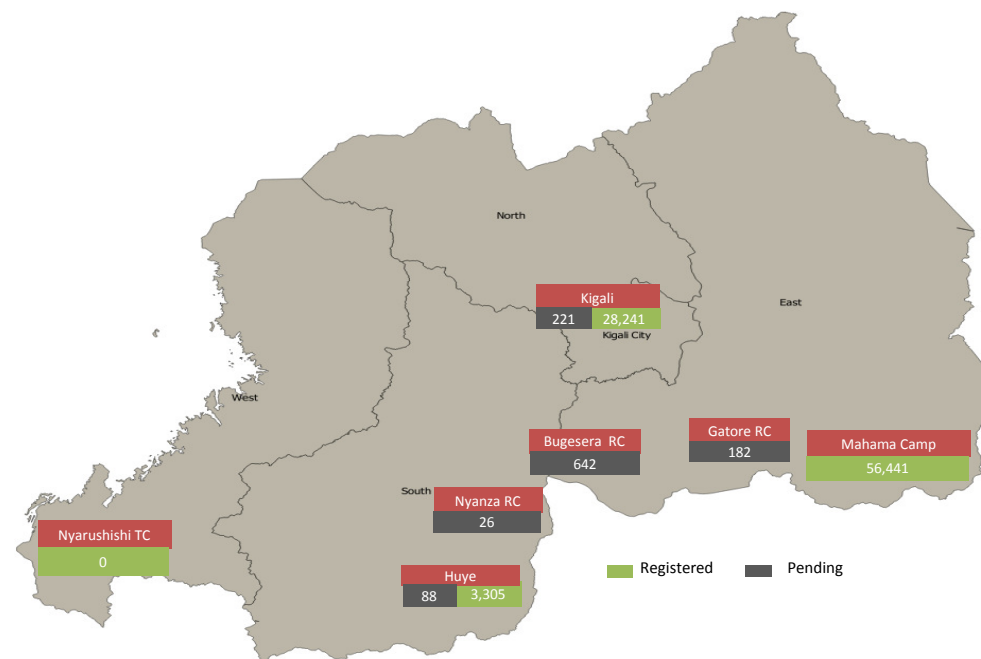

Total Arrivals

Bugesera Arrivals

 **88,790** Total Active Refugees

87,631	Burundian Registered L2 (356 dependants of other nationalities)
1159	Registered L1**
12,913	Temporarily Inactivated***
102,059	Active + Inactive Refugees

Kigali Arrivals:5 Nyanza,Huye Arrivals: 17 Gatore Arrivals: 1

Daily Registration Trends

Area of Origin

Kirundo	38,849	44%
Bujumbura Mairie	30,951	35%
Muyinga	8,063	9%
Ngozi	3,462	4%
Karuzi	1,211	1%
Kayanza	968	1%
Cibitoke	909	1%
Gitega	681	1%
Ruyigi	562	1%
Bubanza	497	1%
Others	1,478	2%
Total	87,631	

Age Cohort	Female	Male	Total	%
0 - 4 years	6,874	7,162	14,036	16%
5 - 11 years	8,239	8,374	16,613	19%
12 - 17 years	5,451	6,270	11,721	13%
18 - 59 years	21,276	22,164	43,440	50%
60 + years	1,135	686	1,821	2%
Total	42,975	44,656	87,631	100%

Dependants of Burundian Refugees - Other Nationalities

Origin	Female	Male	Total
Rwanda	332	18	350
Tanzania	2	1	3
Belgium	1		1
Kenya	1		1
Uganda		1	1
Total	336	20	356

* Source: MIDIMAR. All other sources are UNHCR