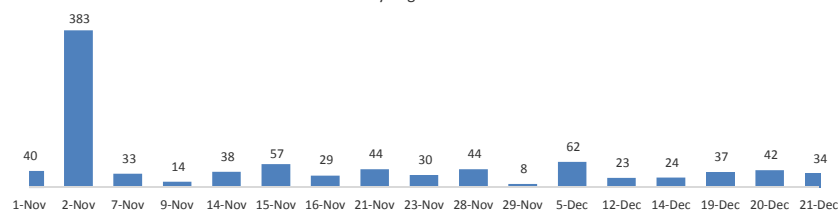

Registration Statistics

Registered 12 -27 Dec 2017 

Mahama	160
Kigali	-
Nyarushishi	-
Total	160

Camp / Reception Centre Population 

Bugesera*	642	357
Nyanza*	26	8
Nyarushishi*	-	-
Mahama	56,441	19,046
Gatore*	182	153
Kigali	28,462	14,507
Huye	3,393	1,320
Total	89,146	35,391

Total Arrivals

Bugesera Arrivals

 **88,790** Total Active Refugees

87,631	Burundian Registered L2 (356 dependants of other nationalities)
1159	Registered L1**
12,913	Temporarily Inactivated***
102,059	Active + Inactive Refugees

Kigali Arrivals:5 Nyanza,Huye Arrivals: 17 Gatore Arrivals: 1

Daily Registration Trends

Area of Origin

Kirundo	38,849	44%
Bujumbura Mairie	30,951	35%
Muyinga	8,063	9%
Ngozi	3,462	4%
Karuzi	1,211	1%
Kayanza	968	1%
Cibitoke	909	1%
Gitega	681	1%
Ruyigi	562	1%
Bubanza	497	1%
Others	1,478	2%
Total	87,631	

Age Cohort	Female	Male	Total	%
0 - 4 years	6,874	7,162	14,036	16%
5 - 11 years	8,239	8,374	16,613	19%
12 - 17 years	5,451	6,270	11,721	13%
18 - 59 years	21,276	22,164	43,440	50%
60 + years	1,135	686	1,821	2%
Total	42,975	44,656	87,631	100%