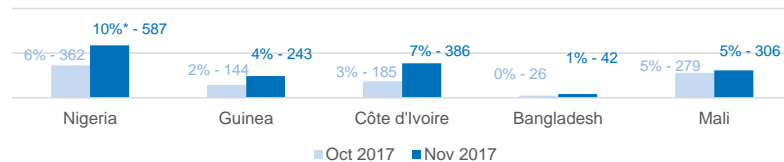

Most common sea arrival nationalities in Italy

(comparison with previous month)