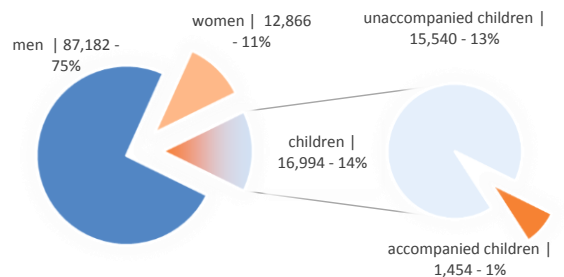

Sea arrivals by gender and age - Jan - Nov 2017