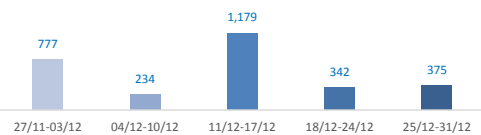

Sea arrivals of last weeks