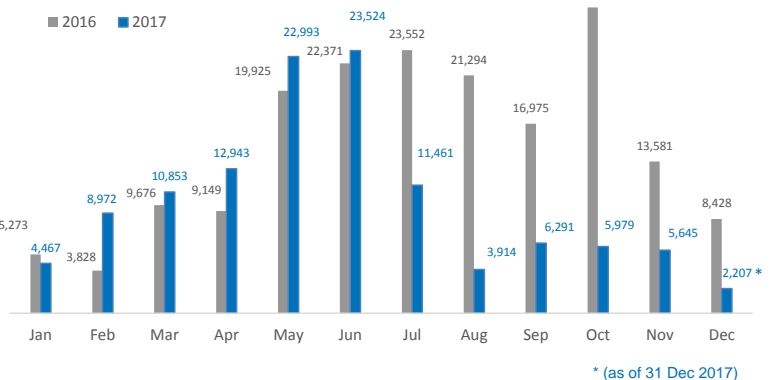

Arrivals per month