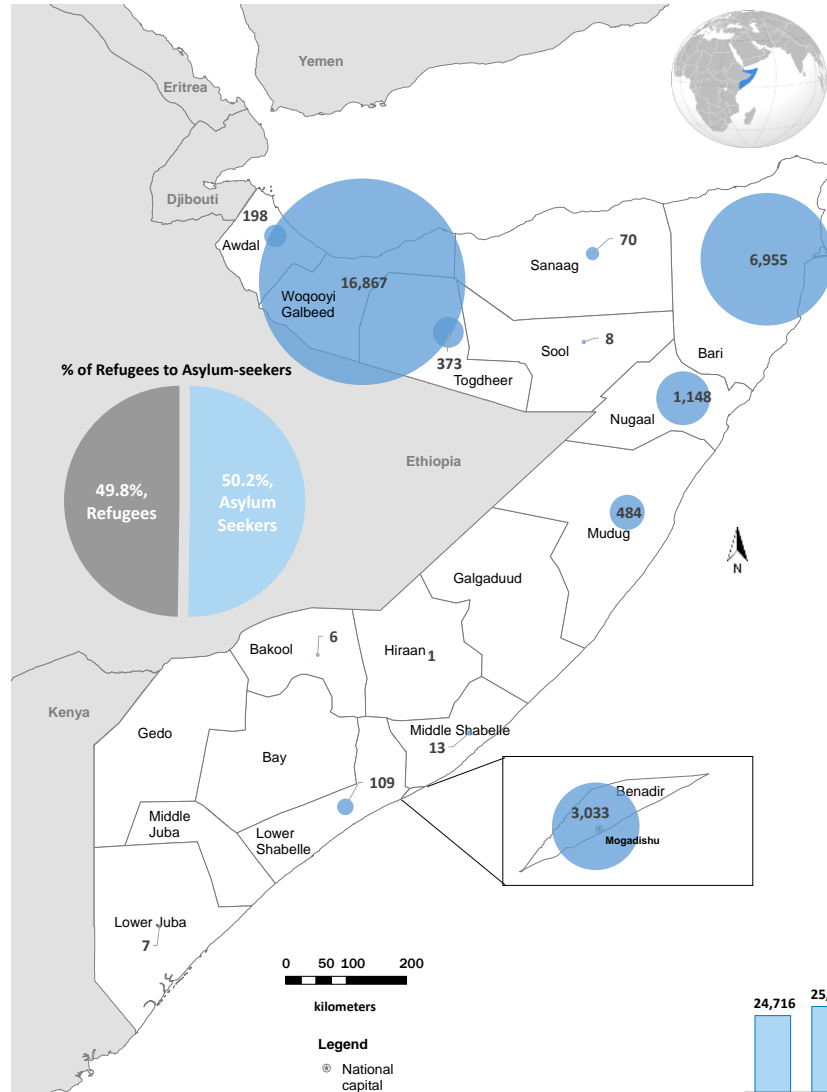

29,272 Registered Individuals

14,567 Refugees

14,705 Asylum-seekers

Country of Origin

Gender and Age Cohort breakdown

Year of Arrival

Specific Needs *

Individuals - Place of Residence

Active Registration Trend 2017

* An individual can have more than one specific need

The boundaries and names shown and the designations used on this map do not imply official endorsement or acceptance by the United Nations. Printing date: 08 Jan 2018
Sources: UNHCR Author: UNHCR Somalia Feedback: sommoret@unhcr.org
Somalia Portal Page: <https://data2.unhcr.org/en/situations/horn?id=197>

UNHCR is grateful for the generous contributions of donors who have directly contributed to the UNHCR Somalia operation in 2017