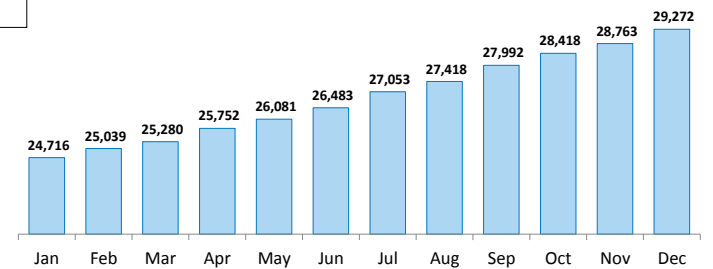

29,272 Registered Individuals

14,567 Refugees

14,705 Asylum-seekers

Country of Origin

Gender and Age Cohort breakdown

Year of Arrival

Specific Needs *

Individuals - Place of Residence

Active Registration Trend 2017

* An individual can have more than one specific need

The boundaries and names shown and the designations used on this map do not imply official endorsement or acceptance by the United Nations. Printing date: 08 Jan 2018
Sources: UNHCR Author: UNHCR Somalia Feedback: sommoret@unhcr.org
Somalia Portal Page: <https://data2.unhcr.org/en/situations/horn?id=197>