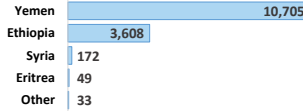

29,272 Registered Individuals

14,567 Refugees

14,705 Asylum-seekers

Country of Origin

Gender and Age Cohort breakdown

Year of Arrival

Specific Needs *

Individuals - Place of Residence