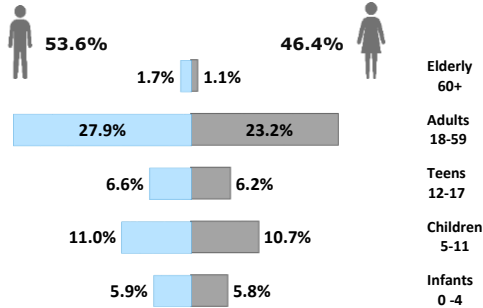

29,272 Registered Individuals

14,567 Refugees

14,705 Asylum-seekers

Country of Origin

Gender and Age Cohort breakdown

Year of Arrival

Specific Needs *

Individuals - Place of Residence

Active Registration Trend 2017

* An individual can have more than one specific need

The boundaries and names shown and the designations used on this map do not imply official endorsement or acceptance by the United Nations. Printing date: 08 Jan 2018
Sources: UNHCR Author: UNHCR Somalia Feedback: sommoret@unhcr.org
Somalia Portal Page: <https://data2.unhcr.org/en/situations/horn?id=197>