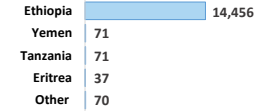

29,272 Registered Individuals

14,567 Refugees

14,705 Asylum-seekers

Country of Origin

Gender and Age Cohort breakdown

Year of Arrival

Specific Needs *

Individuals - Place of Residence