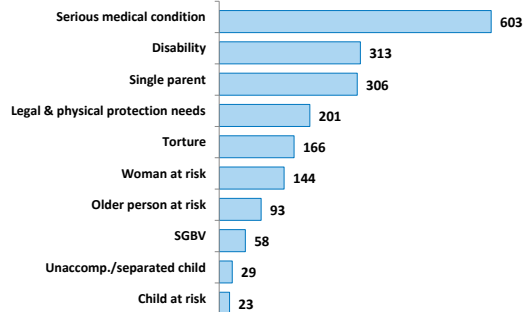

29,272 Registered Individuals

14,567 Refugees

14,705 Asylum-seekers

Country of Origin

Gender and Age Cohort breakdown

Year of Arrival

Specific Needs *

Individuals - Place of Residence

Active Registration Trend 2017

* An individual can have more than one specific need

The boundaries and names shown and the designations used on this map do not imply official endorsement or acceptance by the United Nations. Printing date: 08 Jan 2018
Sources: UNHCR Author: UNHCR Somalia Feedback: sommoret@unhcr.org
Somalia Portal Page: <https://data2.unhcr.org/en/situations/horn?id=197>