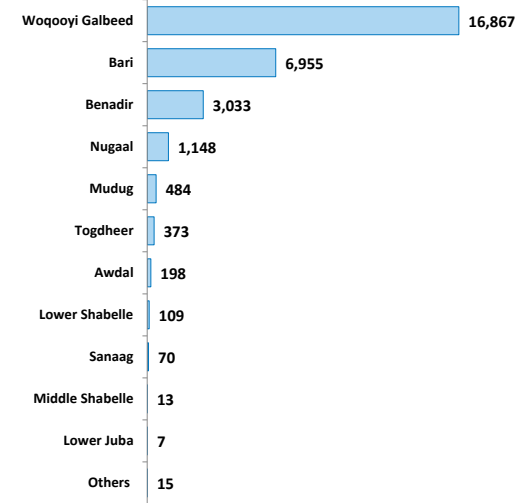

29,272 Registered Individuals

14,567 Refugees

14,705 Asylum-seekers

Country of Origin

Gender and Age Cohort breakdown

Year of Arrival

Specific Needs *

Individuals - Place of Residence

Active Registration Trend 2017

* An individual can have more than one specific need

The boundaries and names shown and the designations used on this map do not imply official endorsement or acceptance by the United Nations. Printing date: 08 Jan 2018
Sources: UNHCR Author: UNHCR Somalia Feedback: sommoret@unhcr.org
Somalia Portal Page: <https://data2.unhcr.org/en/situations/horn?id=197>