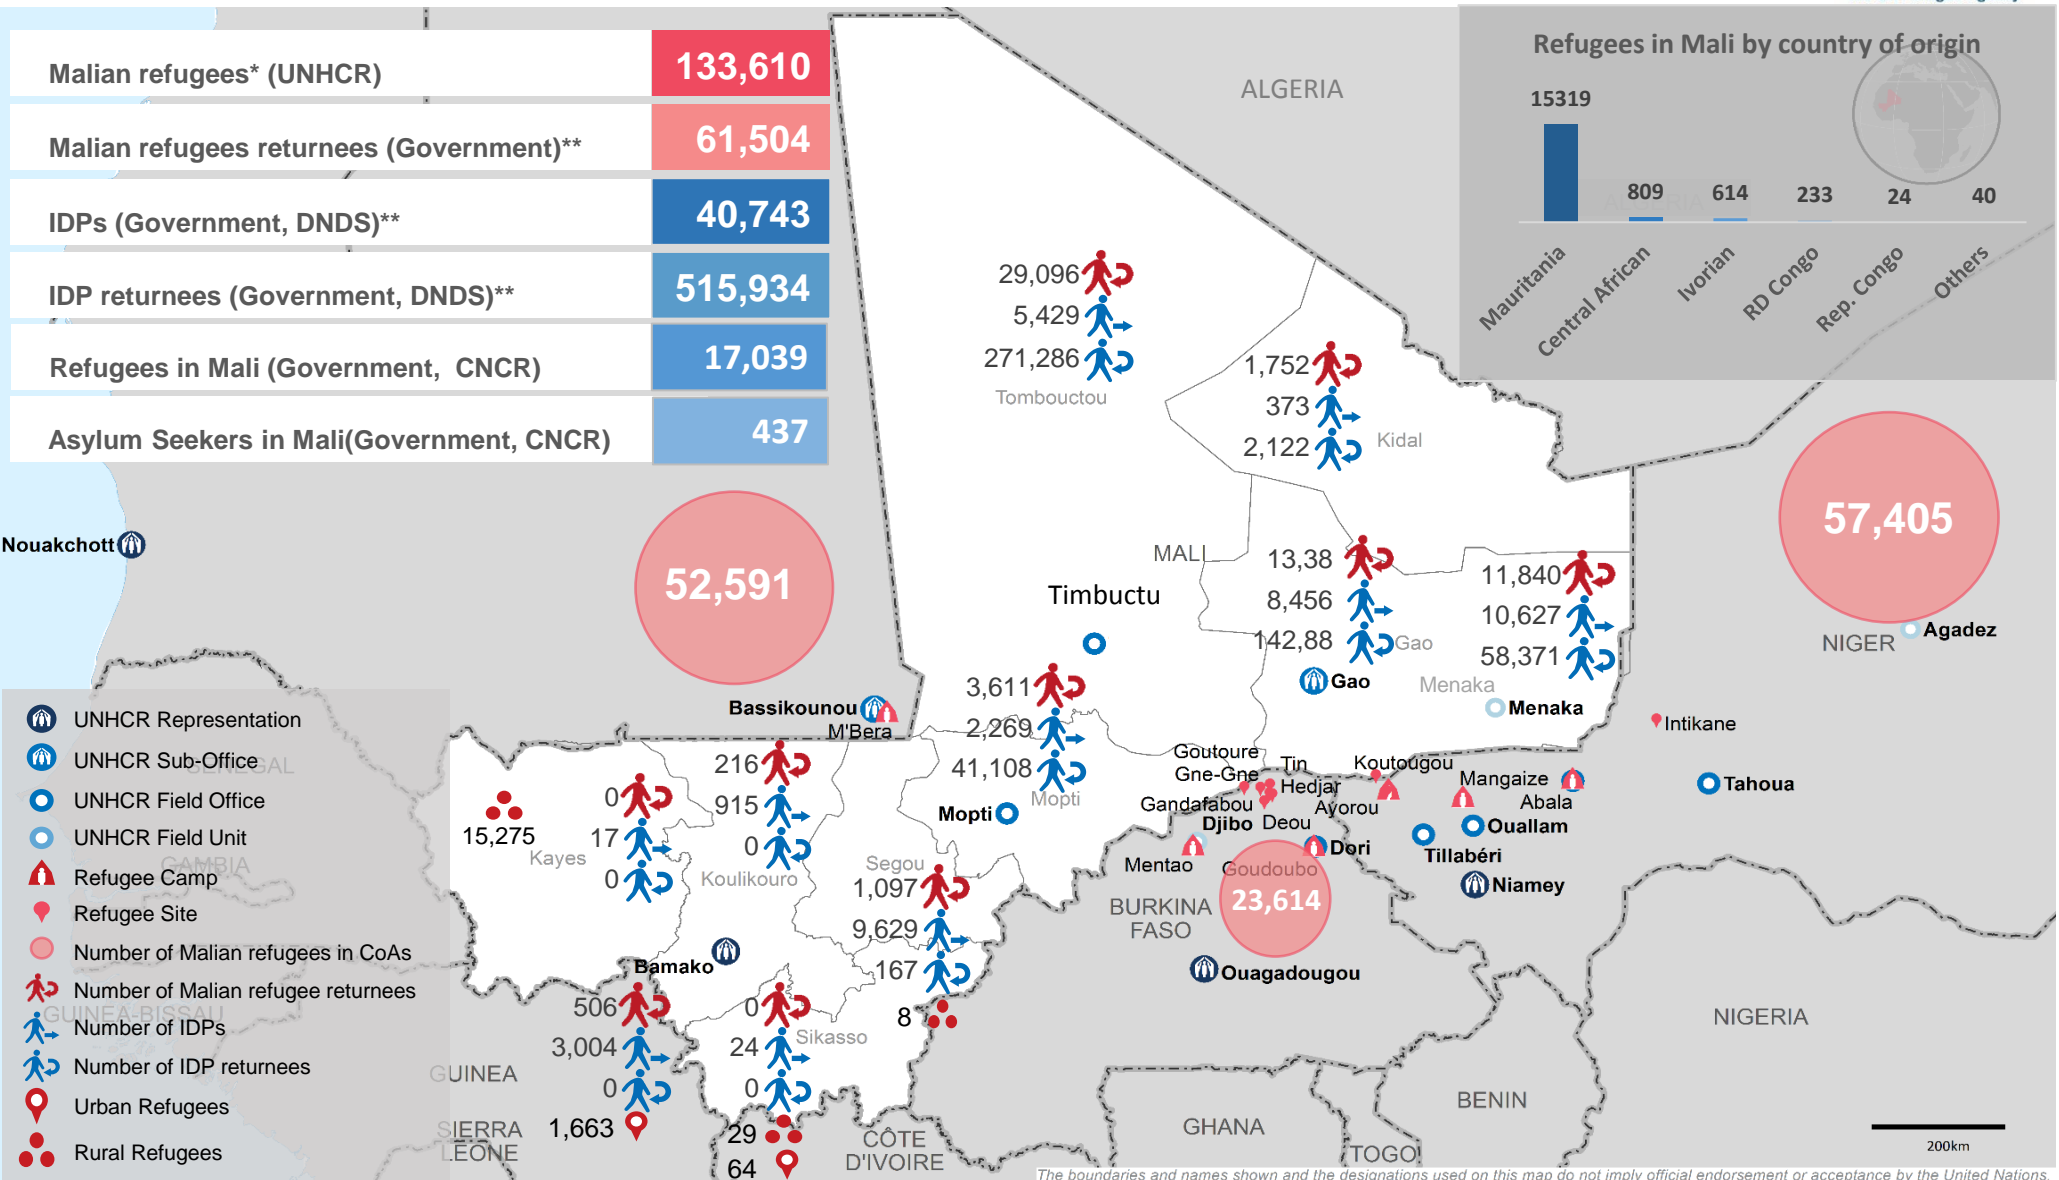

MALI SITUATION

Refugees, Internally Displaced Persons and Returnees

as of 30 November 2017

Sources: Malian Refugee Returnees and IDPS - Government of Mali, DNDS, Refugees in Mali - CNCR, Malianrefugees - UNHCR.
For more information: kantet@unhcr.org | doren@unhcr.org

*The Niger figures date from 31 October 2017

**Statistics of IDPs, IDP returnees and Malian refugees returnees date from 31 October 2017