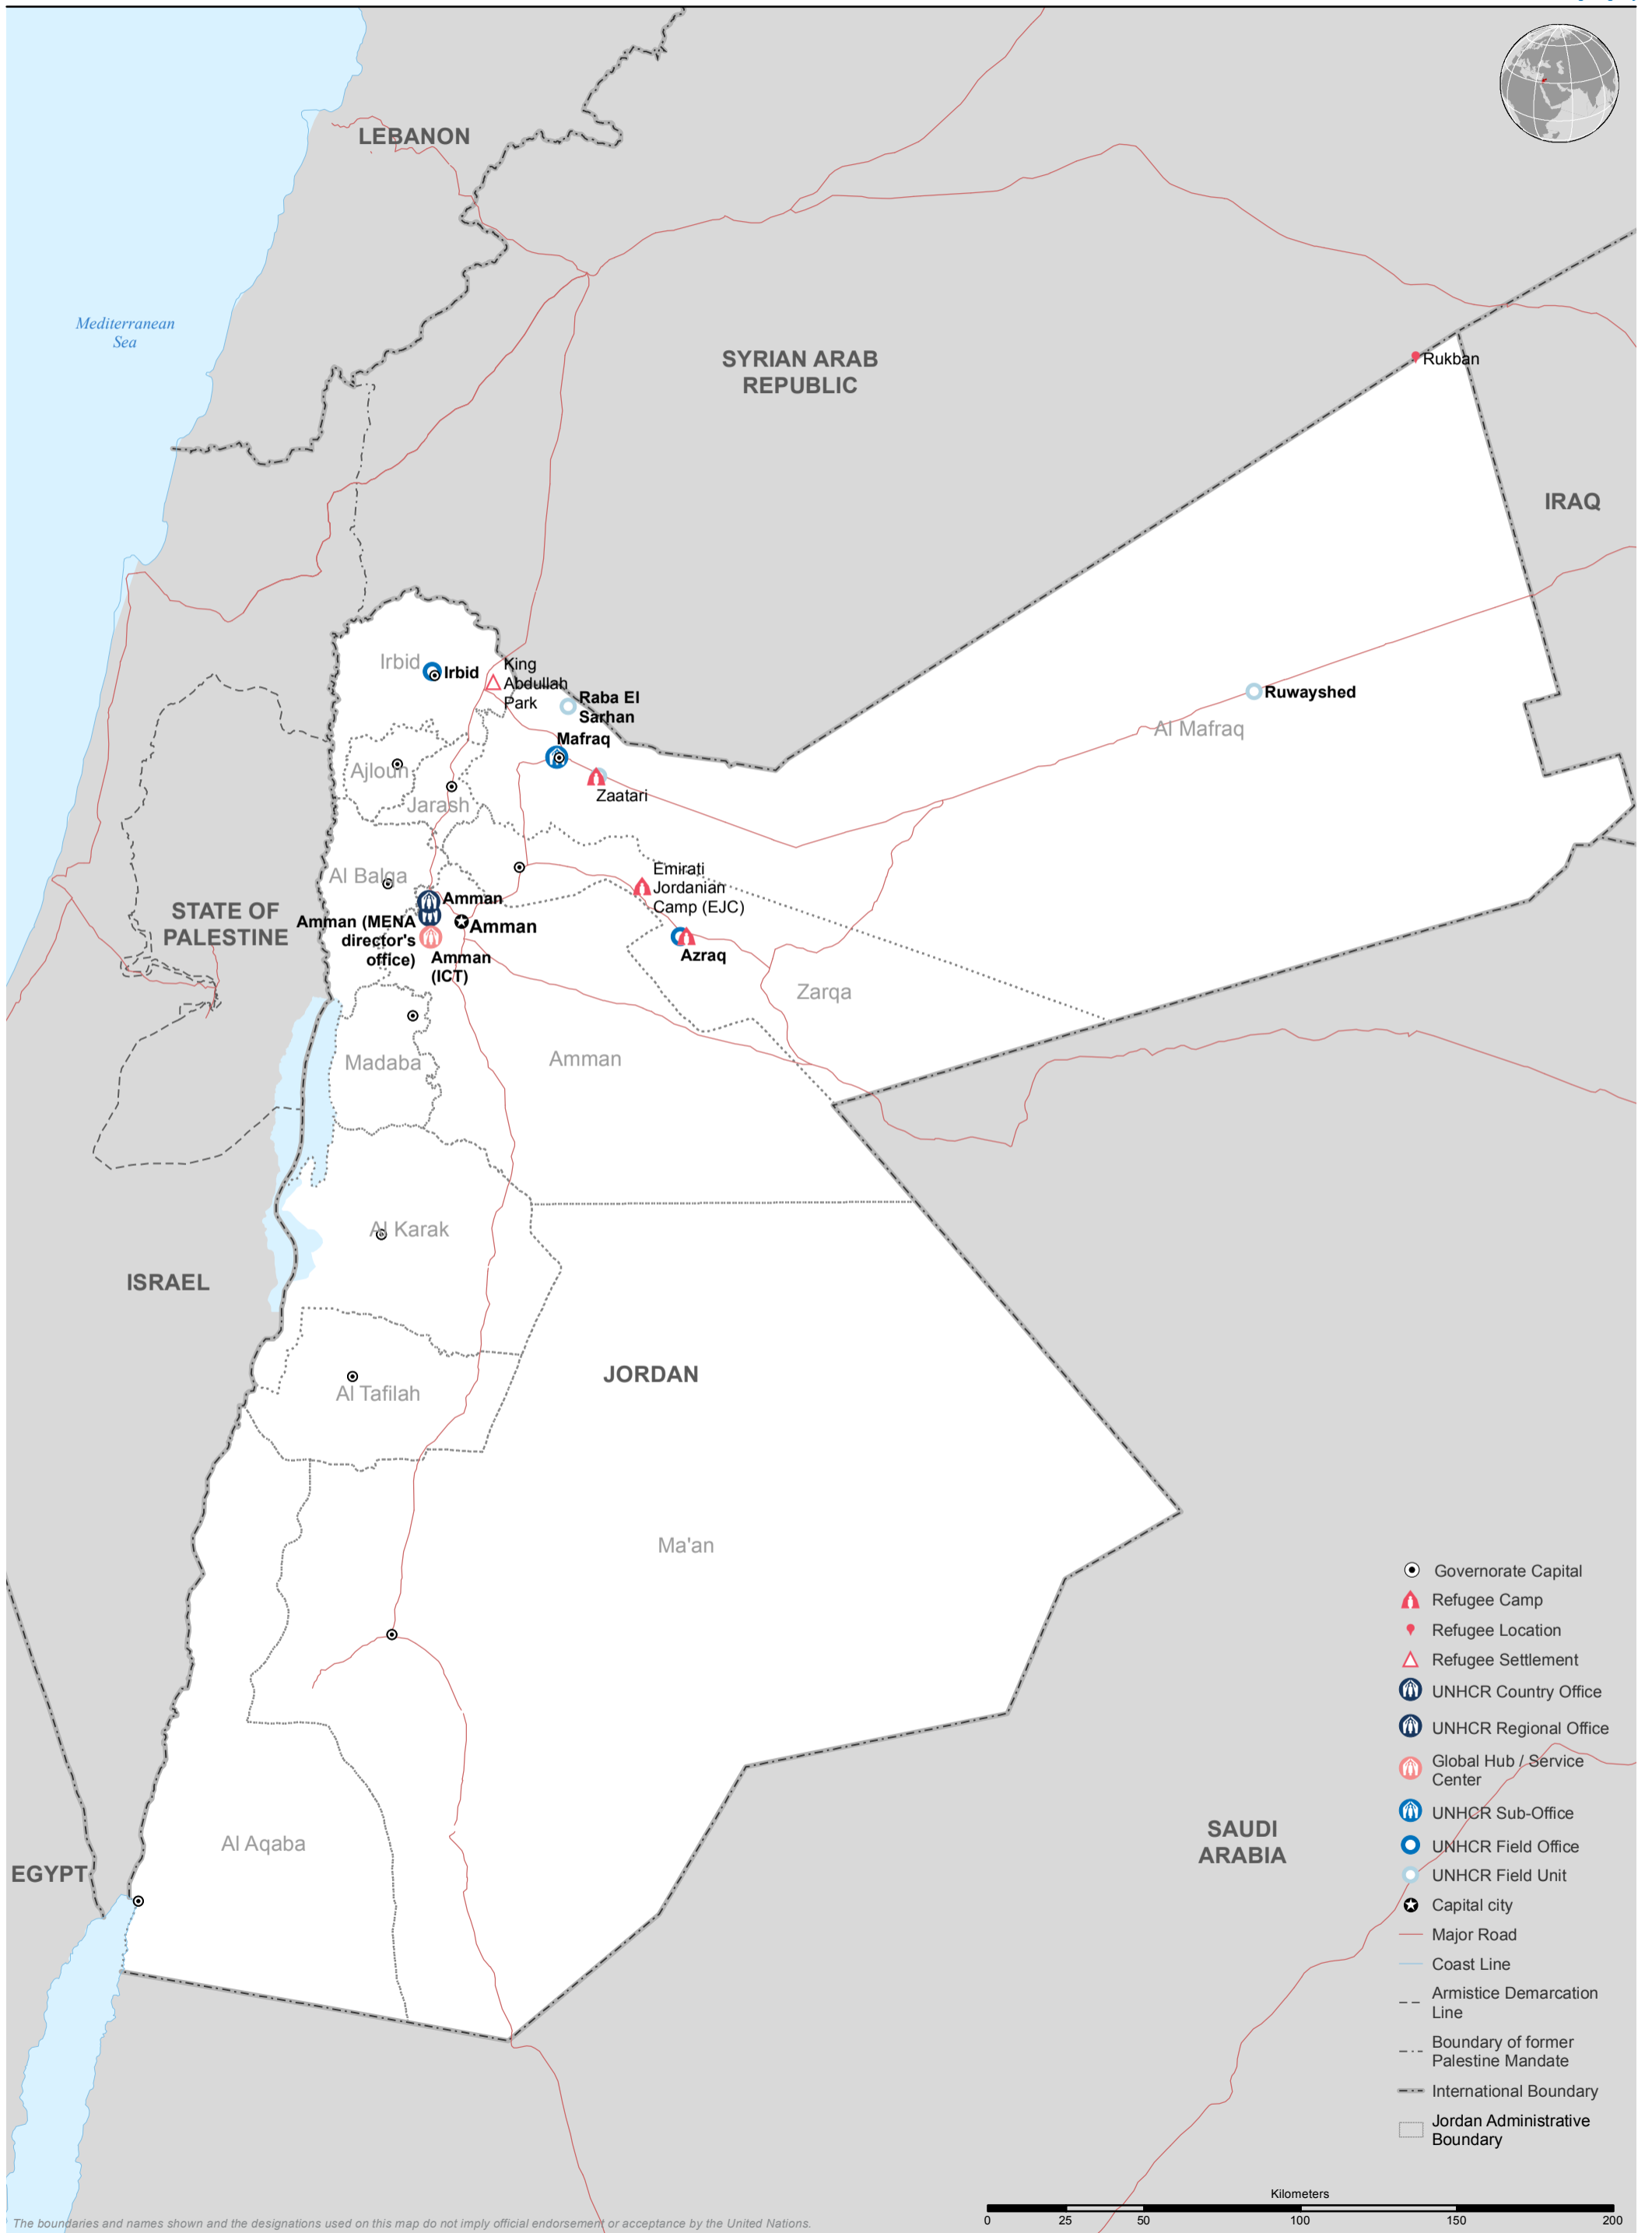

JORDAN

Situation Map

Jordan Situation Map as of 02 Apr 2018

- Governorate Capital
- ▲ Refugee Camp
- ◆ Refugee Location
- △ Refugee Settlement
- 🏠 UNHCR Country Office
- 🏠 UNHCR Regional Office
- 🏠 Global Hub / Service Center
- 🏠 UNHCR Sub-Office
- 🏠 UNHCR Field Office
- 🏠 UNHCR Field Unit
- ★ Capital city
- Major Road
- Coast Line
- - Armistice Demarcation Line
- - - Boundary of former Palestine Mandate
- International Boundary
- Jordan Administrative Boundary

The boundaries and names shown and the designations used on this map do not imply official endorsement or acceptance by the United Nations.