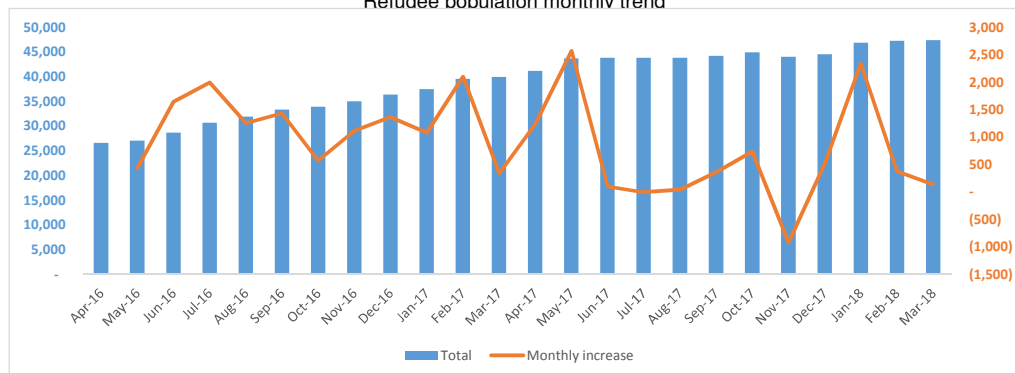

Refugee population monthly trend

Source: UNHCR. For more information on refugee statistics in DRC, please contact: CODKIDRCIM@UNHCR.ORG