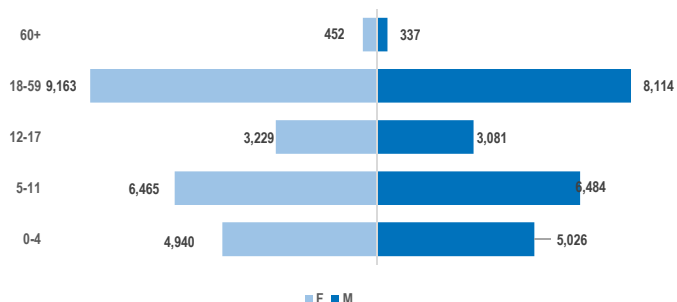

Refugee Population Biometrically Enrolled through BIO-REGISTRATOR except Kinshasa, Goma and Lubumbashi where they are enrolled with BIMS: 46321

Age and gender of refugee population