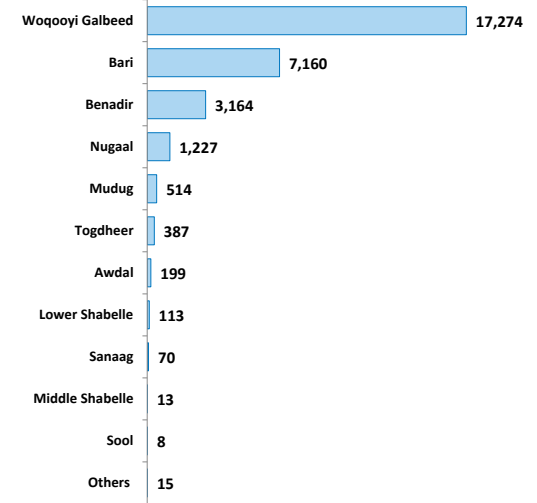

Individuals - Place of Residence