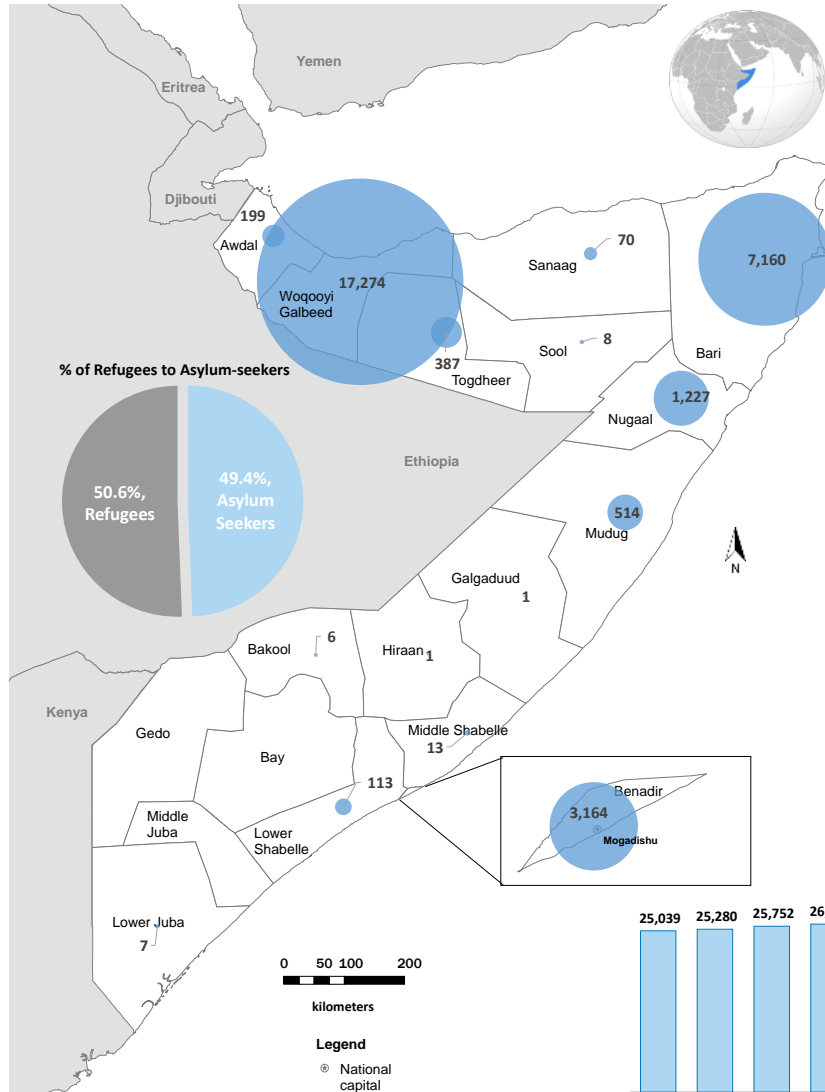

30,144 Registered Individuals

15,259 Refugees

14,885 Asylum-seekers

Asylum-seekers

Refugees

Country of Origin

Gender and Age Cohort breakdown

Year of Arrival

Specific Needs *

* An individual can have more than one specific need

Individuals - Place of Residence

Active Registered Trend last 12 months

The boundaries and names shown and the designations used on this map do not imply official endorsement or acceptance by the United Nations. Printing date: 03 April 2018
 Sources: UNHCR Author: UNHCR Somalia Feedback: sommoret@unhcr.org
 Somalia Portal Page: <https://data2.unhcr.org/en/situations/horn?id=197>

UNHCR is grateful for the generous contributions of donors who have directly contributed to the UNHCR Somalia operation in 2018