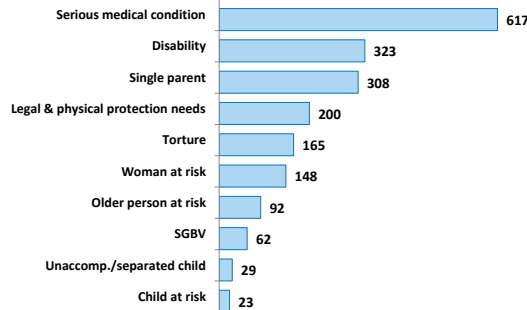

30,144 Registered Individuals

15,259 Refugees

14,885 Asylum-seekers

Asylum-seekers

Refugees

Country of Origin

Gender and Age Cohort breakdown

Year of Arrival

Specific Needs *

* An individual can have more than one specific need

Individuals - Place of Residence

Active Registered Trend last 12 months

The boundaries and names shown and the designations used on this map do not imply official endorsement or acceptance by the United Nations. Printing date: 03 April 2018
 Sources: UNHCR Author: UNHCR Somalia Feedback: sommoret@unhcr.org
 Somalia Portal Page: <https://data2.unhcr.org/en/situations/horn?id=197>