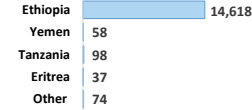

30,144 Registered Individuals

15,259 Refugees

14,885 Asylum-seekers

Asylum-seekers

Refugees

Country of Origin

Gender and Age Cohort breakdown

Year of Arrival