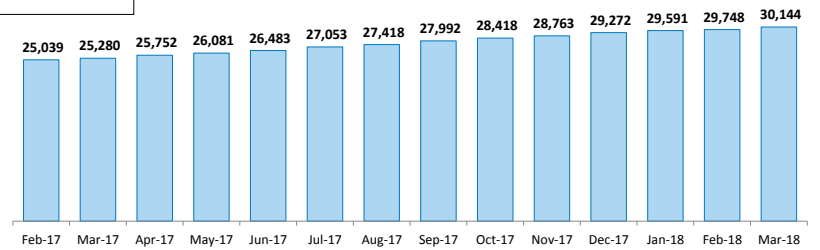

30,144 Registered Individuals

15,259 Refugees

14,885 Asylum-seekers

Asylum-seekers

Refugees

Country of Origin

Gender and Age Cohort breakdown

Year of Arrival

Specific Needs *

* An individual can have more than one specific need

Individuals - Place of Residence

Active Registered Trend last 12 months

The boundaries and names shown and the designations used on this map do not imply official endorsement or acceptance by the United Nations. Printing date: 03 April 2018
 Sources: UNHCR Author: UNHCR Somalia Feedback: sommoret@unhcr.org
 Somalia Portal Page: <https://data2.unhcr.org/en/situations/horn?id=197>