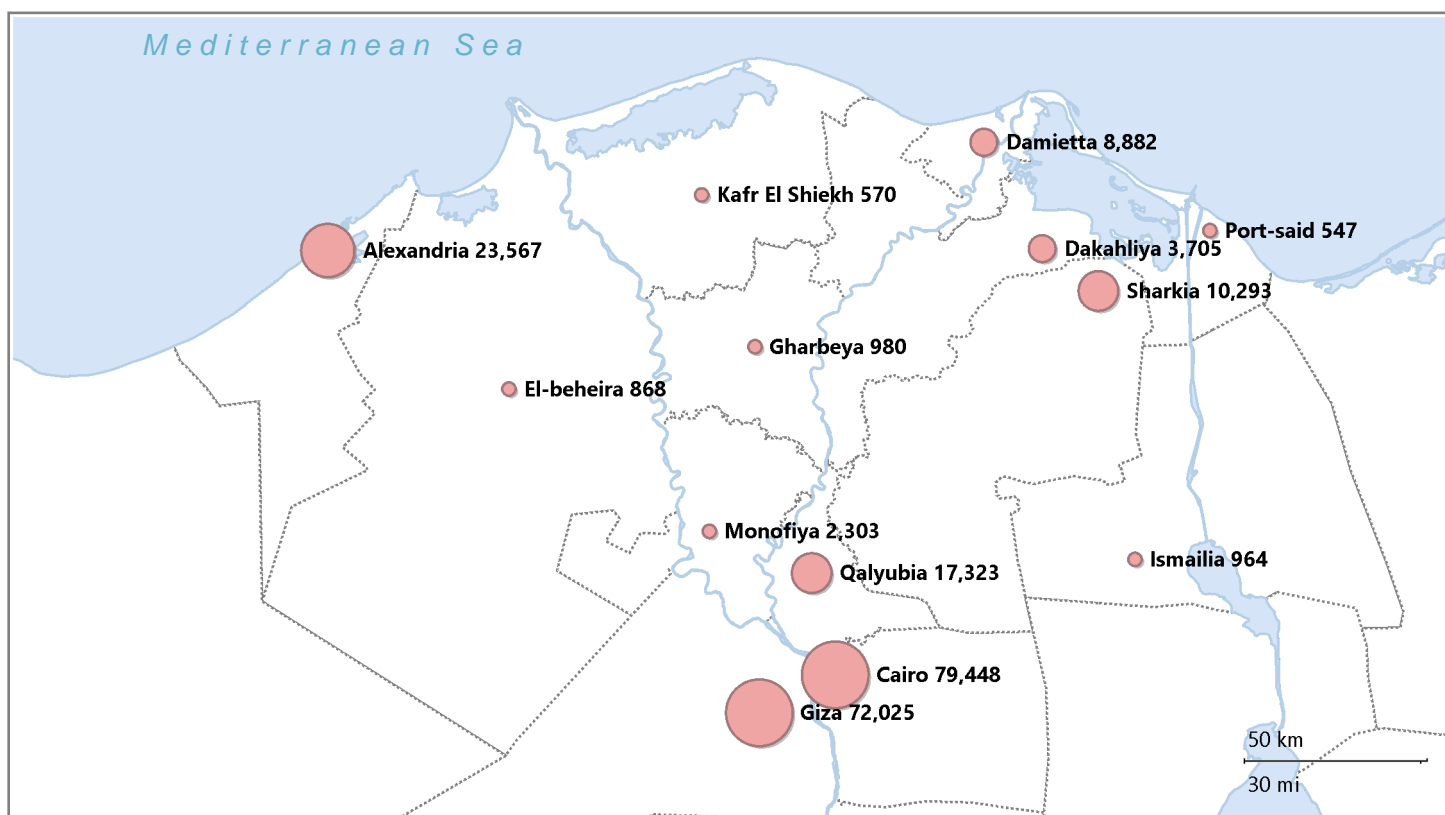

UNHCR Egypt Monthly Statistical Report

as of 31 March 2018

Total Population **225,728**

Asylum Seekers* **180,232** 80%

Refugees **45,496** 20%

Syrians 128,507 57% **Other Nationalities 97,221** 43%

BREAKDOWN BY COUNTRY OF ORIGIN

TOTAL ASYLUM SEEKERS REFUGEES

TOTAL REGISTERED IN 2018

REGISTERED IN MARCH 2018

* All Syrians who approached UNHCR Egypt after 2011 are registered as asylum seekers and do not undergo refugee status determination but are considered as Refugees. The boundaries, names shown and the designations used on this map do not imply official endorsement or acceptance by the United Nations.