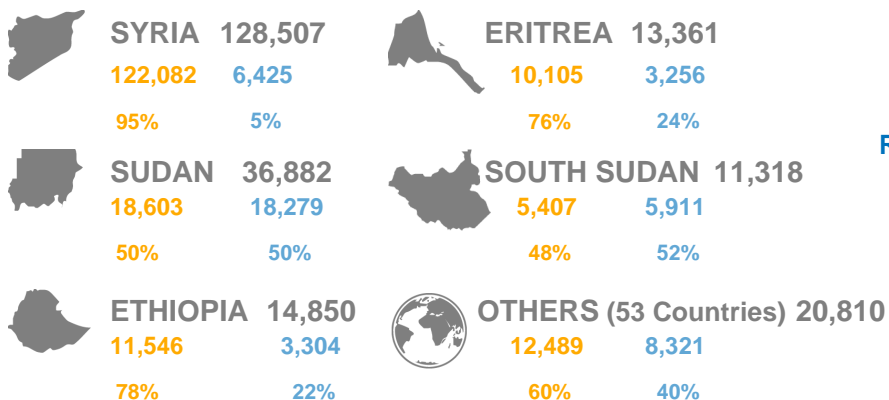

UNHCR Egypt Monthly Statistical Report

as of 31 March 2018

Total Population **225,728**

Asylum Seekers* **180,232** 80%

Refugees **45,496** 20%

Syrians 128,507 57% **Other Nationalities 97,221** 43%

BREAKDOWN BY COUNTRY OF ORIGIN

TOTAL ASYLUM SEEKERS REFUGEES

TOTAL REGISTERED IN 2018

REGISTERED IN MARCH 2018

* All Syrians who approached UNHCR Egypt after 2011 are registered as asylum seekers and do not undergo refugee status determination but are considered as Refugees. The boundaries, names shown and the designations used on this map do not imply official endorsement or acceptance by the United Nations.