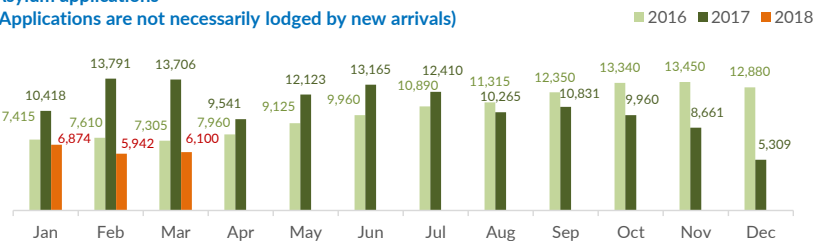

<b>Estimated # of arrivals during the last seven days</b>	<b>149</b>
---	------------

(Based on arrivals or registration figures collected by UNHCR staff)

Mon, 30 Apr 2018	48
Tue, 01 May 2018	0
Wed, 02 May 2018	0
Thu, 03 May 2018	0
Fri, 04 May 2018	7
Sat, 05 May 2018	36
Sun, 06 May 2018	58

Arrivals per month

\* (as of 06 May 2018)

Sea arrivals of last weeks

Asylum applications

(Applications are not necessarily lodged by new arrivals)

Sea arrivals by gender and age - Jan -Mar 2018

Most common sea arrival nationalities in Italy (comparison with previous month)

\* % of the monthly total

Estimated daily sea arrivals in 2018