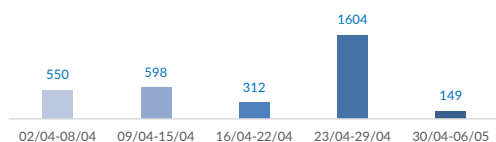

## Italy weekly snapshot - 06 May 2018

(The charts below are based on figures from the Italian Ministry of Interior and UNHCR estimates. All figures are provisional and subject to change)

<b>Total arrivals (1 Jan - 06 May 2018):</b>	<b>9,509</b>
Total arrivals (1 Jan - 06 May 2017):	38,280
<b>Total arrivals 1 May - 06 May 2018</b>	<b>101</b>
Total arrivals 1 May - 06 May 2017	1,045
<b>Average daily arrivals in May 2018 so far:</b>	<b>17</b>
Average daily arrivals in April 2018:	104

<b>Estimated # of arrivals during the last seven days</b>	<b>149</b>
---	------------

(Based on arrivals or registration figures collected by UNHCR staff)

Mon, 30 Apr 2018	48
Tue, 01 May 2018	0
Wed, 02 May 2018	0
Thu, 03 May 2018	0
Fri, 04 May 2018	7
Sat, 05 May 2018	36
Sun, 06 May 2018	58

Arrivals per month

\* (as of 06 May 2018)

Sea arrivals of last weeks

Asylum applications

(Applications are not necessarily lodged by new arrivals)

Sea arrivals by gender and age - Jan -Mar 2018

Most common sea arrival nationalities in Italy (comparison with previous month)