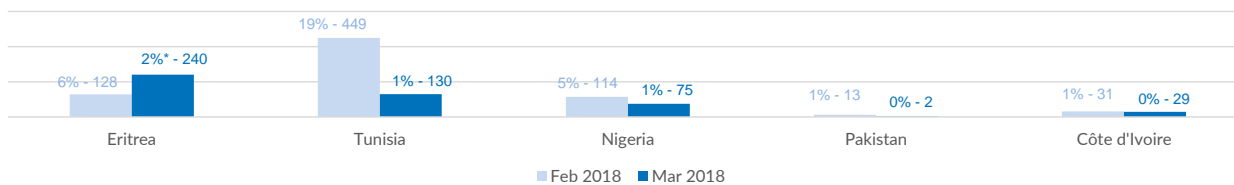

<b>Estimated # of arrivals during the last seven days</b>	<b>149</b>
---	------------

(Based on arrivals or registration figures collected by UNHCR staff)

Mon, 30 Apr 2018	48
Tue, 01 May 2018	0
Wed, 02 May 2018	0
Thu, 03 May 2018	0
Fri, 04 May 2018	7
Sat, 05 May 2018	36
Sun, 06 May 2018	58

Arrivals per month

\* (as of 06 May 2018)

Sea arrivals of last weeks

Asylum applications

(Applications are not necessarily lodged by new arrivals)

Sea arrivals by gender and age - Jan -Mar 2018

Most common sea arrival nationalities in Italy (comparison with previous month)