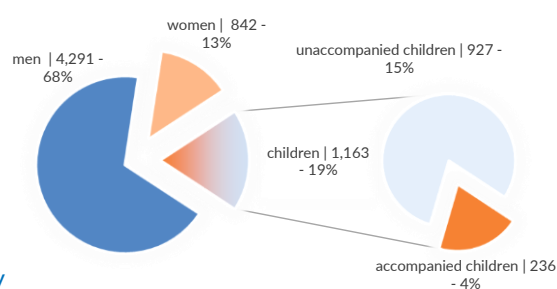

## Italy weekly snapshot - 06 May 2018

(The charts below are based on figures from the Italian Ministry of Interior and UNHCR estimates. All figures are provisional and subject to change)

<b>Total arrivals (1 Jan - 06 May 2018):</b>	<b>9,509</b>
Total arrivals (1 Jan - 06 May 2017):	38,280
<b>Total arrivals 1 May - 06 May 2018</b>	<b>101</b>
Total arrivals 1 May - 06 May 2017	1,045
<b>Average daily arrivals in May 2018 so far:</b>	<b>17</b>
Average daily arrivals in April 2018:	104

<b>Estimated # of arrivals during the last seven days</b>	<b>149</b>
---	------------

(Based on arrivals or registration figures collected by UNHCR staff)

Mon, 30 Apr 2018	48
Tue, 01 May 2018	0
Wed, 02 May 2018	0
Thu, 03 May 2018	0
Fri, 04 May 2018	7
Sat, 05 May 2018	36
Sun, 06 May 2018	58

Arrivals per month

\* (as of 06 May 2018)

Sea arrivals of last weeks

Asylum applications

(Applications are not necessarily lodged by new arrivals)

Sea arrivals by gender and age - Jan -Mar 2018

Most common sea arrival nationalities in Italy (comparison with previous month)