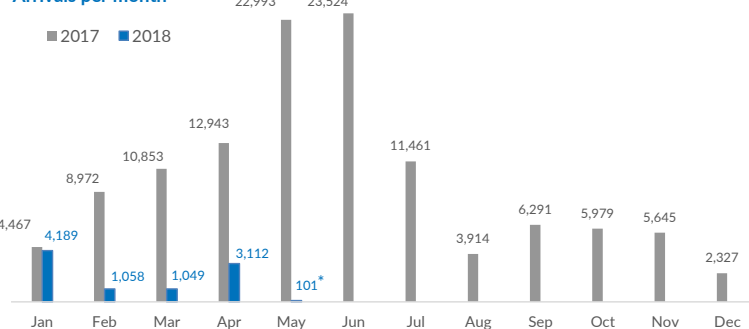

Arrivals per month