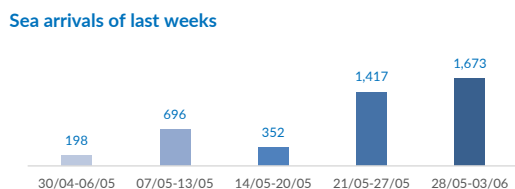

## Italy weekly snapshot - 03 Jun 2018

(The charts below are based on figures from the Italian Ministry of Interior and UNHCR estimates. All figures are provisional and subject to change)

<b>Total arrivals (1 Jan - 03 Jun 2018):</b>	<b>13,706</b>
Total arrivals (1 Jan - 03 Jun 2017):	60,394
<b>Total arrivals 1 Jun - 03 Jun 2018</b>	<b>344</b>
Total arrivals 1 Jun - 03 Jun 2017	166
<b>Average daily arrivals in June 2018 so far:</b>	<b>115</b>
Average daily arrivals in May 2018:	126

<b>Estimated # of arrivals during the last seven days</b>	<b>1,673</b>
(Based on arrivals or registration figures collected by UNHCR staff)	
Mon, 28 May 2018	1,215
Tue, 29 May 2018	114
Wed, 30 May 2018	0
Thu, 31 May 2018	0
Fri, 01 Jun 2018	158
Sat, 02 Jun 2018	58
Sun, 03 Jun 2018	128