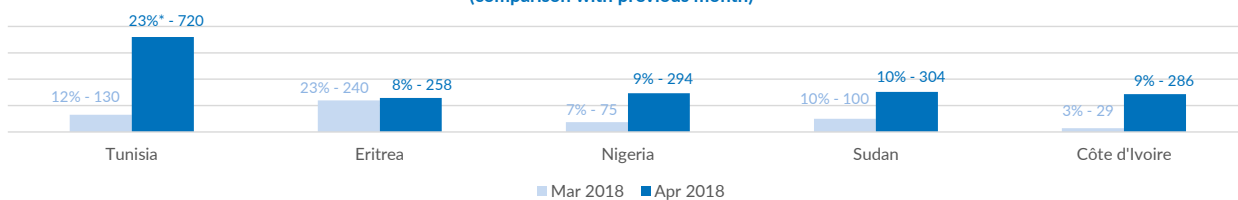

Most common sea arrival nationalities in Italy (comparison with previous month)