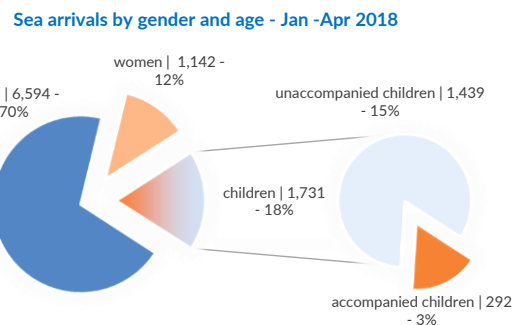

## Italy weekly snapshot - 03 Jun 2018

(The charts below are based on figures from the Italian Ministry of Interior and UNHCR estimates. All figures are provisional and subject to change)

<b>Total arrivals (1 Jan - 03 Jun 2018):</b>	<b>13,706</b>
Total arrivals (1 Jan - 03 Jun 2017):	60,394
<b>Total arrivals 1 Jun - 03 Jun 2018</b>	<b>344</b>
Total arrivals 1 Jun - 03 Jun 2017	166
<b>Average daily arrivals in June 2018 so far:</b>	<b>115</b>
Average daily arrivals in May 2018:	126

<b>Dead and missing in 2018 - Central Med (as of 03 Jun)</b>	<b>478</b>
Dead and missing in 2018 - Mediterranean Sea (as of 03 Jun)	771
<b>Dead and missing in 2017 - Central Med (as of 03 Jun)</b>	<b>1,802</b>
Dead and missing in 2017 - Mediterranean Sea (as of 03 Jun)	1,883
<b>Dead and missing in 2017 - Central Med</b>	<b>2,873</b>
Dead and missing in 2017 - Mediterranean Sea	3,139

<b>Estimated # of arrivals during the last seven days</b>	<b>1,673</b>
(Based on arrivals or registration figures collected by UNHCR staff)	
Mon, 28 May 2018	1,215
Tue, 29 May 2018	114
Wed, 30 May 2018	0
Thu, 31 May 2018	0
Fri, 01 Jun 2018	158
Sat, 02 Jun 2018	58
Sun, 03 Jun 2018	128