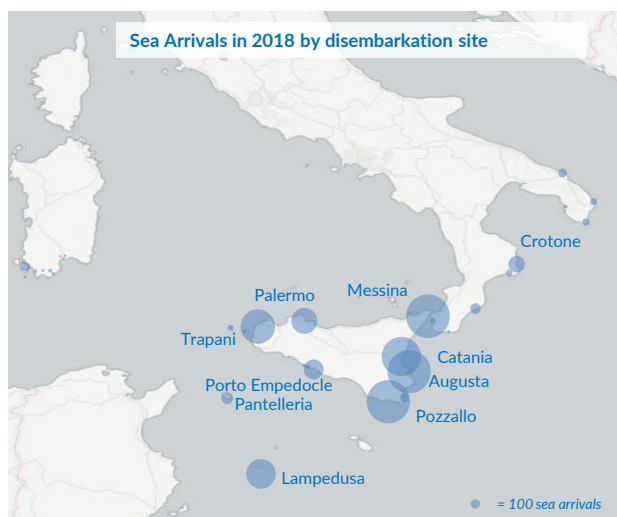

## Italy weekly snapshot - 03 Jun 2018

(The charts below are based on figures from the Italian Ministry of Interior and UNHCR estimates. All figures are provisional and subject to change)

<b>Total arrivals (1 Jan - 03 Jun 2018):</b>	<b>13,706</b>
Total arrivals (1 Jan - 03 Jun 2017):	60,394
<b>Total arrivals 1 Jun - 03 Jun 2018</b>	<b>344</b>
Total arrivals 1 Jun - 03 Jun 2017	166
<b>Average daily arrivals in June 2018 so far:</b>	<b>115</b>
Average daily arrivals in May 2018:	126

<b>Estimated # of arrivals during the last seven days</b>	<b>1,673</b>
(Based on arrivals or registration figures collected by UNHCR staff)	
Mon, 28 May 2018	1,215
Tue, 29 May 2018	114
Wed, 30 May 2018	0
Thu, 31 May 2018	0
Fri, 01 Jun 2018	158
Sat, 02 Jun 2018	58
Sun, 03 Jun 2018	128

Most common sea arrival nationalities in Italy (comparison with previous month)

### Estimated daily sea arrivals in 2018