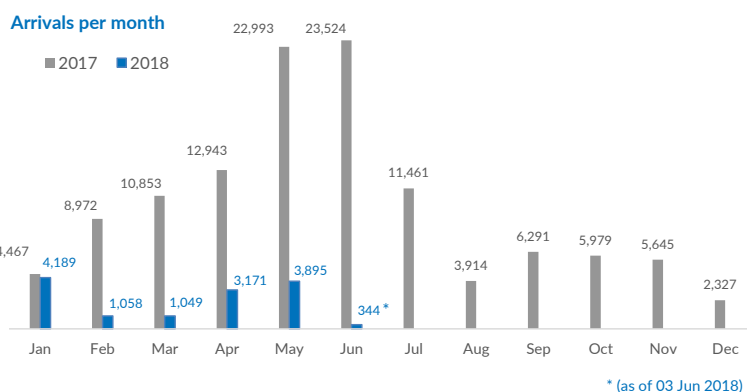

## Italy weekly snapshot - 03 Jun 2018

(The charts below are based on figures from the Italian Ministry of Interior and UNHCR estimates. All figures are provisional and subject to change)

<b>Total arrivals (1 Jan - 03 Jun 2018):</b>	<b>13,706</b>
Total arrivals (1 Jan - 03 Jun 2017):	60,394
<b>Total arrivals 1 Jun - 03 Jun 2018</b>	<b>344</b>
Total arrivals 1 Jun - 03 Jun 2017	166
<b>Average daily arrivals in June 2018 so far:</b>	<b>115</b>
Average daily arrivals in May 2018:	126

<b>Dead and missing in 2018 - Central Med (as of 03 Jun)</b>	<b>478</b>
Dead and missing in 2018 - Mediterranean Sea (as of 03 Jun)	771
<b>Dead and missing in 2017 - Central Med (as of 03 Jun)</b>	<b>1,802</b>
Dead and missing in 2017 - Mediterranean Sea (as of 03 Jun)	1,883
<b>Dead and missing in 2017 - Central Med</b>	<b>2,873</b>
Dead and missing in 2017 - Mediterranean Sea	3,139

<b>Estimated # of arrivals during the last seven days</b>	<b>1,673</b>
(Based on arrivals or registration figures collected by UNHCR staff)	
Mon, 28 May 2018	1,215
Tue, 29 May 2018	114
Wed, 30 May 2018	0
Thu, 31 May 2018	0
Fri, 01 Jun 2018	158
Sat, 02 Jun 2018	58
Sun, 03 Jun 2018	128