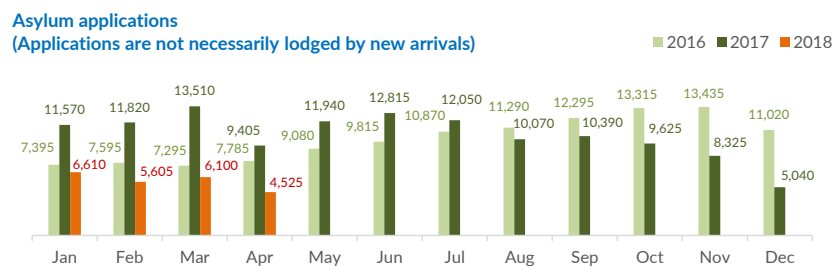

## Italy weekly snapshot - 03 Jun 2018

(The charts below are based on figures from the Italian Ministry of Interior and UNHCR estimates. All figures are provisional and subject to change)

<b>Total arrivals (1 Jan - 03 Jun 2018):</b>	<b>13,706</b>
Total arrivals (1 Jan - 03 Jun 2017):	60,394
<b>Total arrivals 1 Jun - 03 Jun 2018</b>	<b>344</b>
Total arrivals 1 Jun - 03 Jun 2017	166
<b>Average daily arrivals in June 2018 so far:</b>	<b>115</b>
Average daily arrivals in May 2018:	126

<b>Estimated # of arrivals during the last seven days</b>	<b>1,673</b>
(Based on arrivals or registration figures collected by UNHCR staff)	
Mon, 28 May 2018	1,215
Tue, 29 May 2018	114
Wed, 30 May 2018	0
Thu, 31 May 2018	0
Fri, 01 Jun 2018	158
Sat, 02 Jun 2018	58
Sun, 03 Jun 2018	128