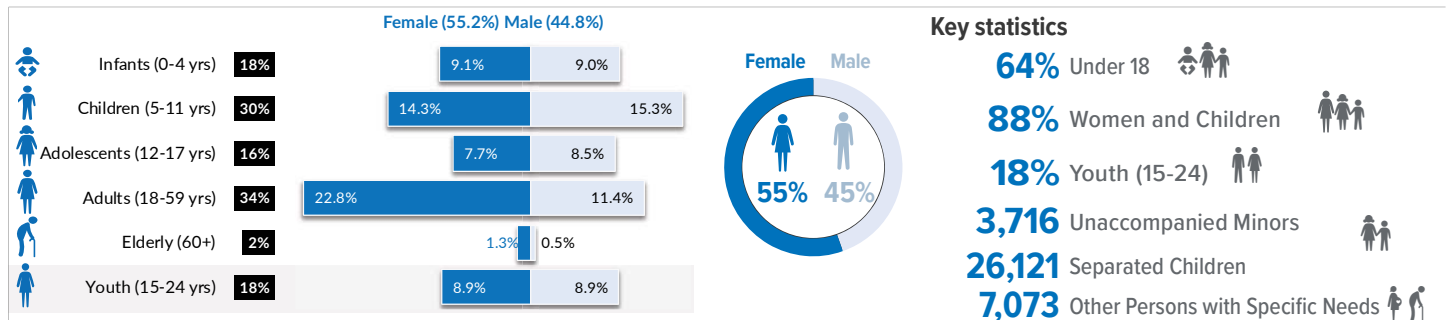

SOUTH SUDAN SITUATION

Refugee population in Gambella region | as of 31 May 2018

Age/Sex breakdown

Arrivals