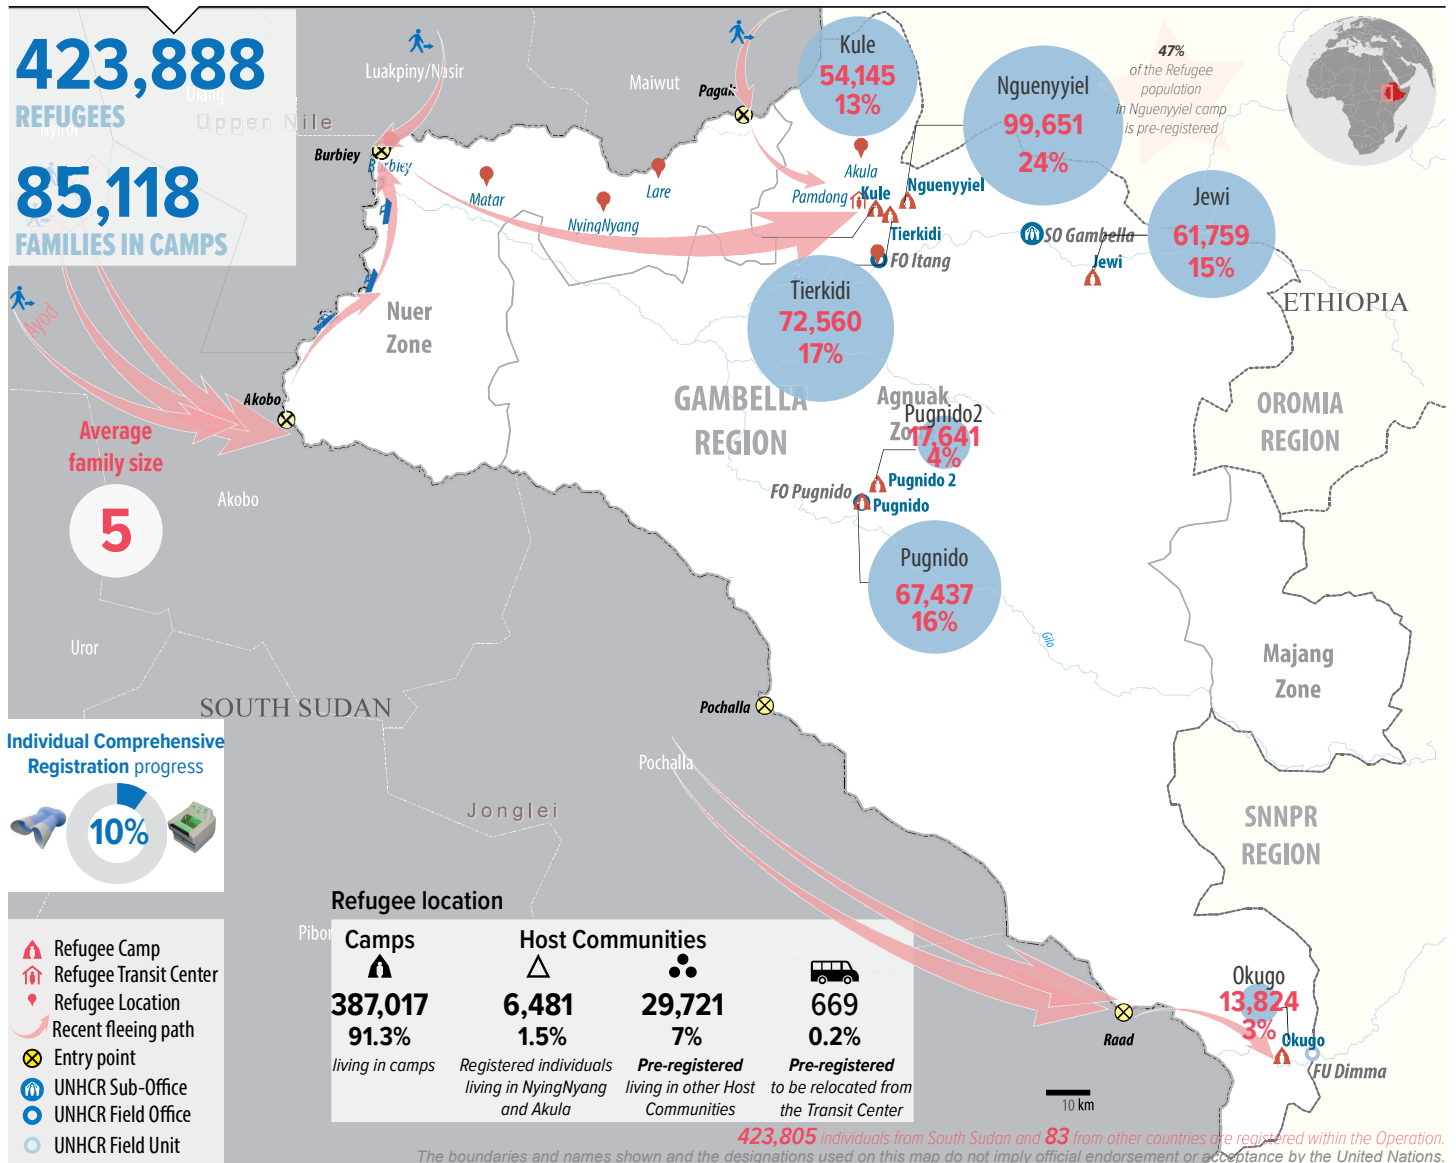

SOUTH SUDAN SITUATION

Refugee population in Gambella region | as of 31 May 2018

Age/Sex breakdown

Arrivals