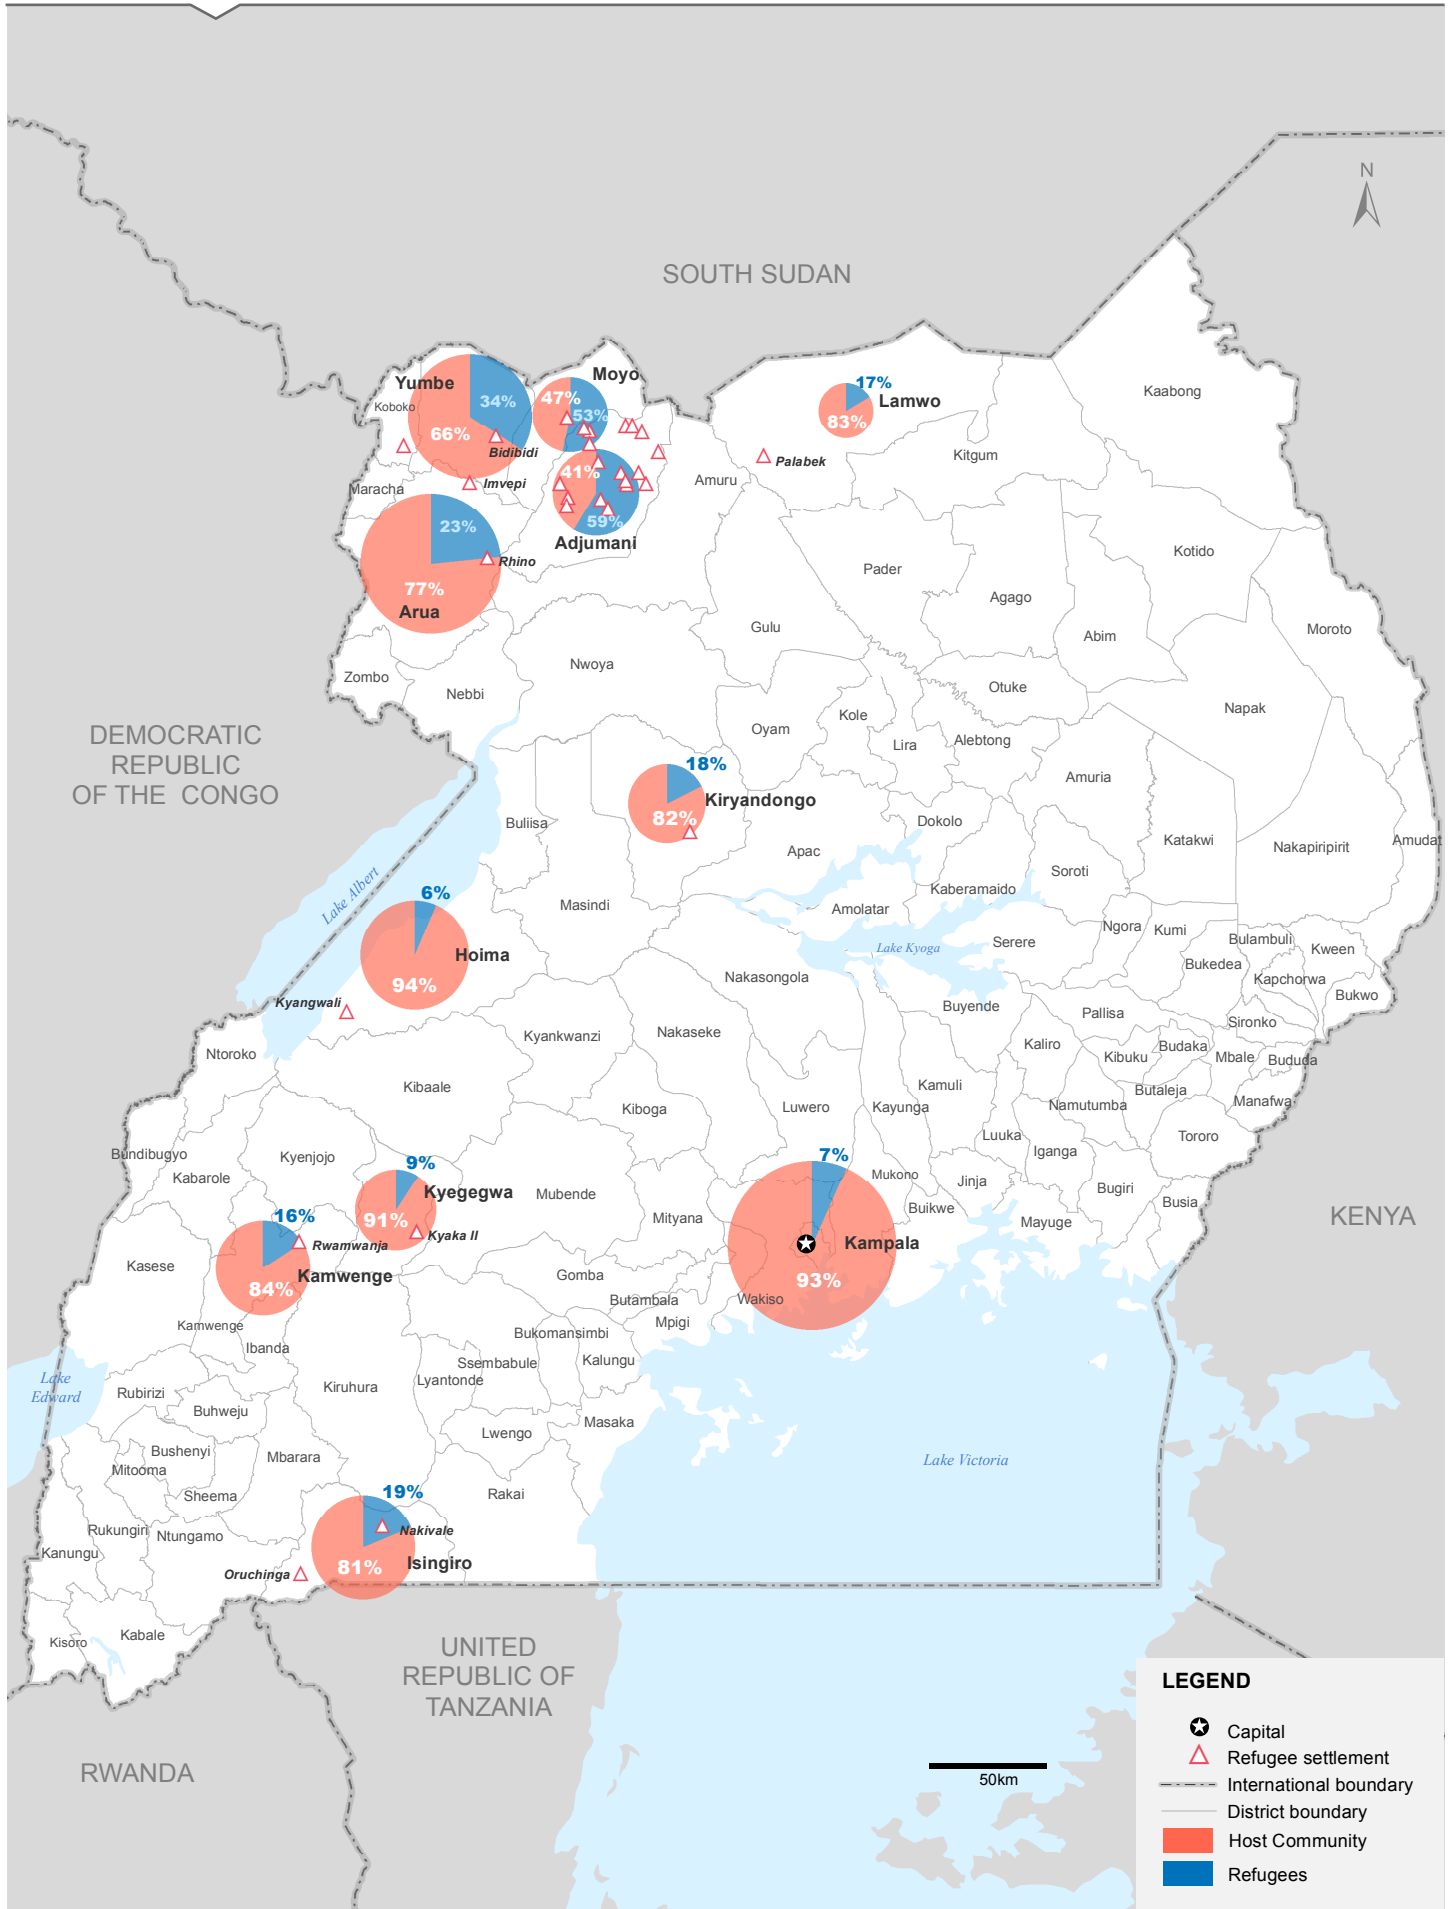

UNHCR
The UN Refugee Agency

UGANDA

Refugee and Host Community Ratios by District

as of 01 January 2018

The boundaries and names shown and the designations used on this map do not imply official endorsement or acceptance by the United Nations.

* The breakdown by district includes refugees bio-metrically registered and refugees pending bio-metric registration.

* Koboko refugee population is considered under Arua district

Creation date: 01 January 2018 Sources: Geodata: UNHCR, UNCS, UBOS Statistics: Provided by Government (OPM), Refugee Department, Registered in (RIMS)