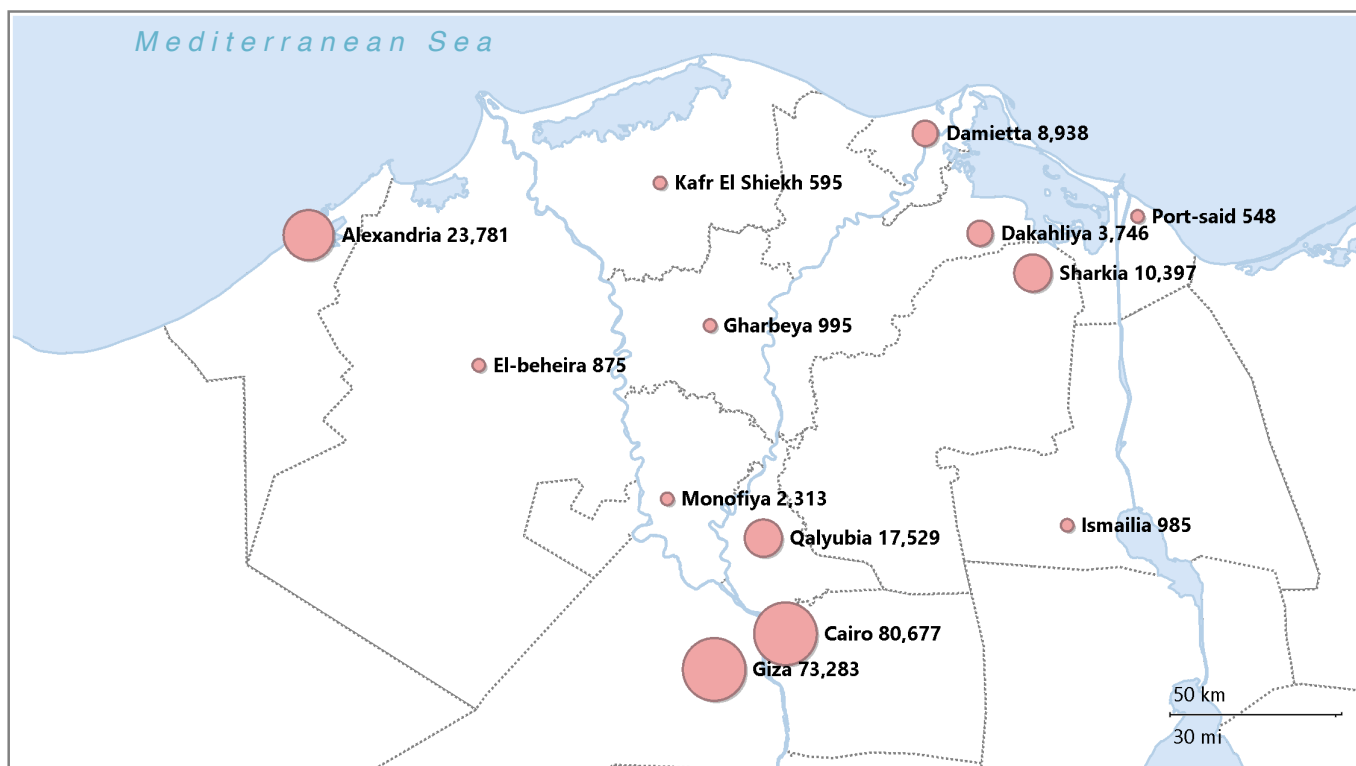

# UNHCR Egypt Monthly Statistical Report

as of 31 May 2018

**Total Population 228,941**

**Asylum Seekers\* 182,803 80%**

**Refugees 46,138 20%**

**Syrians 129,507 57%**    **Other Nationalities 99,434 43%**

## BREAKDOWN BY COUNTRY OF ORIGIN

TOTAL ASYLUM SEEKERS REFUGEES

## REGISTERED IN MAY 2018

\* All Syrians who approached UNHCR Egypt after 2011 are registered as asylum seekers and do not undergo refugee status determination but are considered as Refugees  
The boundaries, names shown and the designations used on this map do not imply official endorsement or acceptance by the United Nations