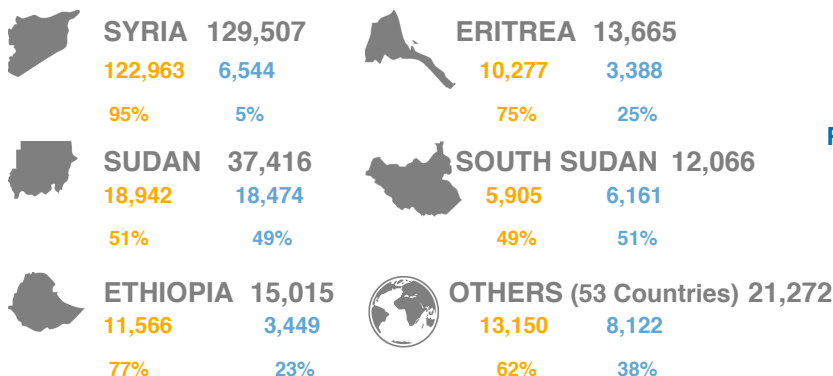

# UNHCR Egypt Monthly Statistical Report

as of 31 May 2018

**Total Population 228,941**

**Asylum Seekers\* 182,803 80%**

**Refugees 46,138 20%**

**Syrians 129,507 57%**    **Other Nationalities 99,434 43%**

## BREAKDOWN BY COUNTRY OF ORIGIN

TOTAL ASYLUM SEEKERS REFUGEES