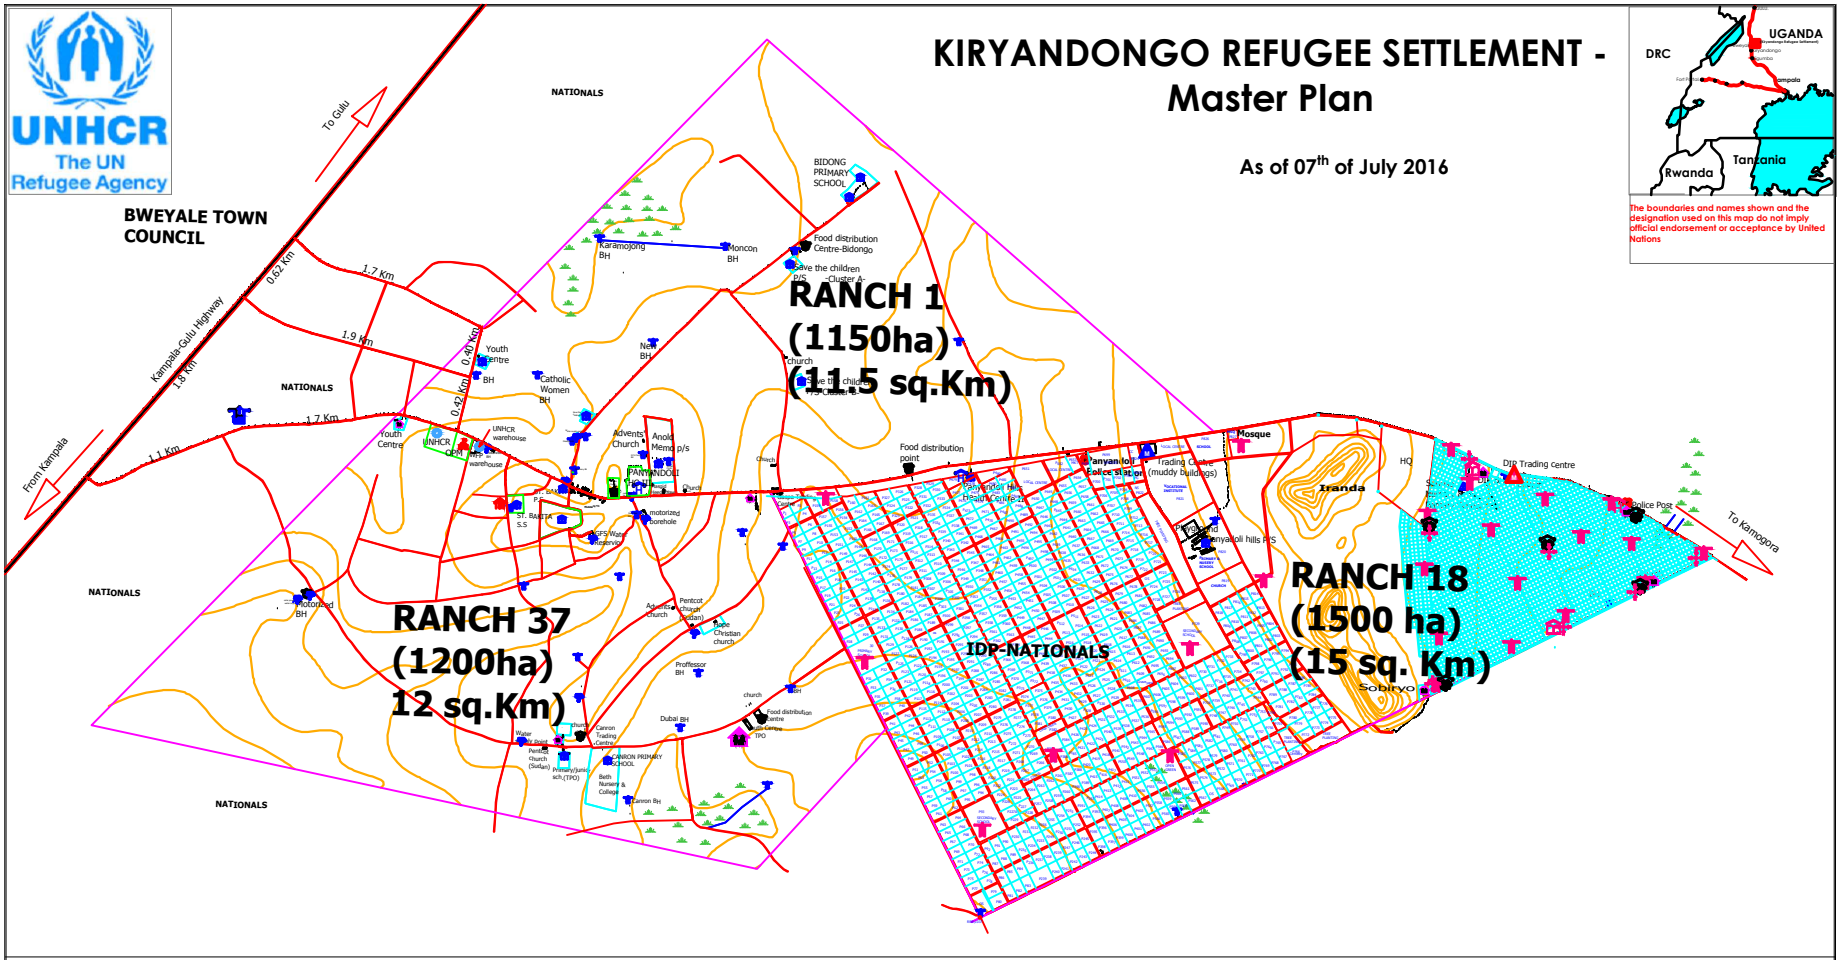

BWEYALE TOWN COUNCIL

KIRYANDONGO REFUGEE SETTLEMENT - Master Plan

As of 07th of July 2016

Map Legend Existing

WATER, SANITATION & HYGIENE		Infrastructure GENERAL INFRASTRUCTURE	

Proposed Infrastructure

WATER, SANITATION & HYGIENE		GENERAL INFRASTRUCTURE