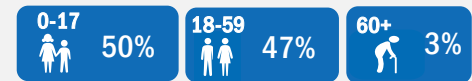

Rwanda

Population of Concern to UNHCR

as of 30 June 2018

Population Figures

Active Total **151,250**
 Refugees **144,850**
 Asylum Seekers (Pending) **6,400**

CoO Breakdown

Age Breakdown

Monthly Registration Trends