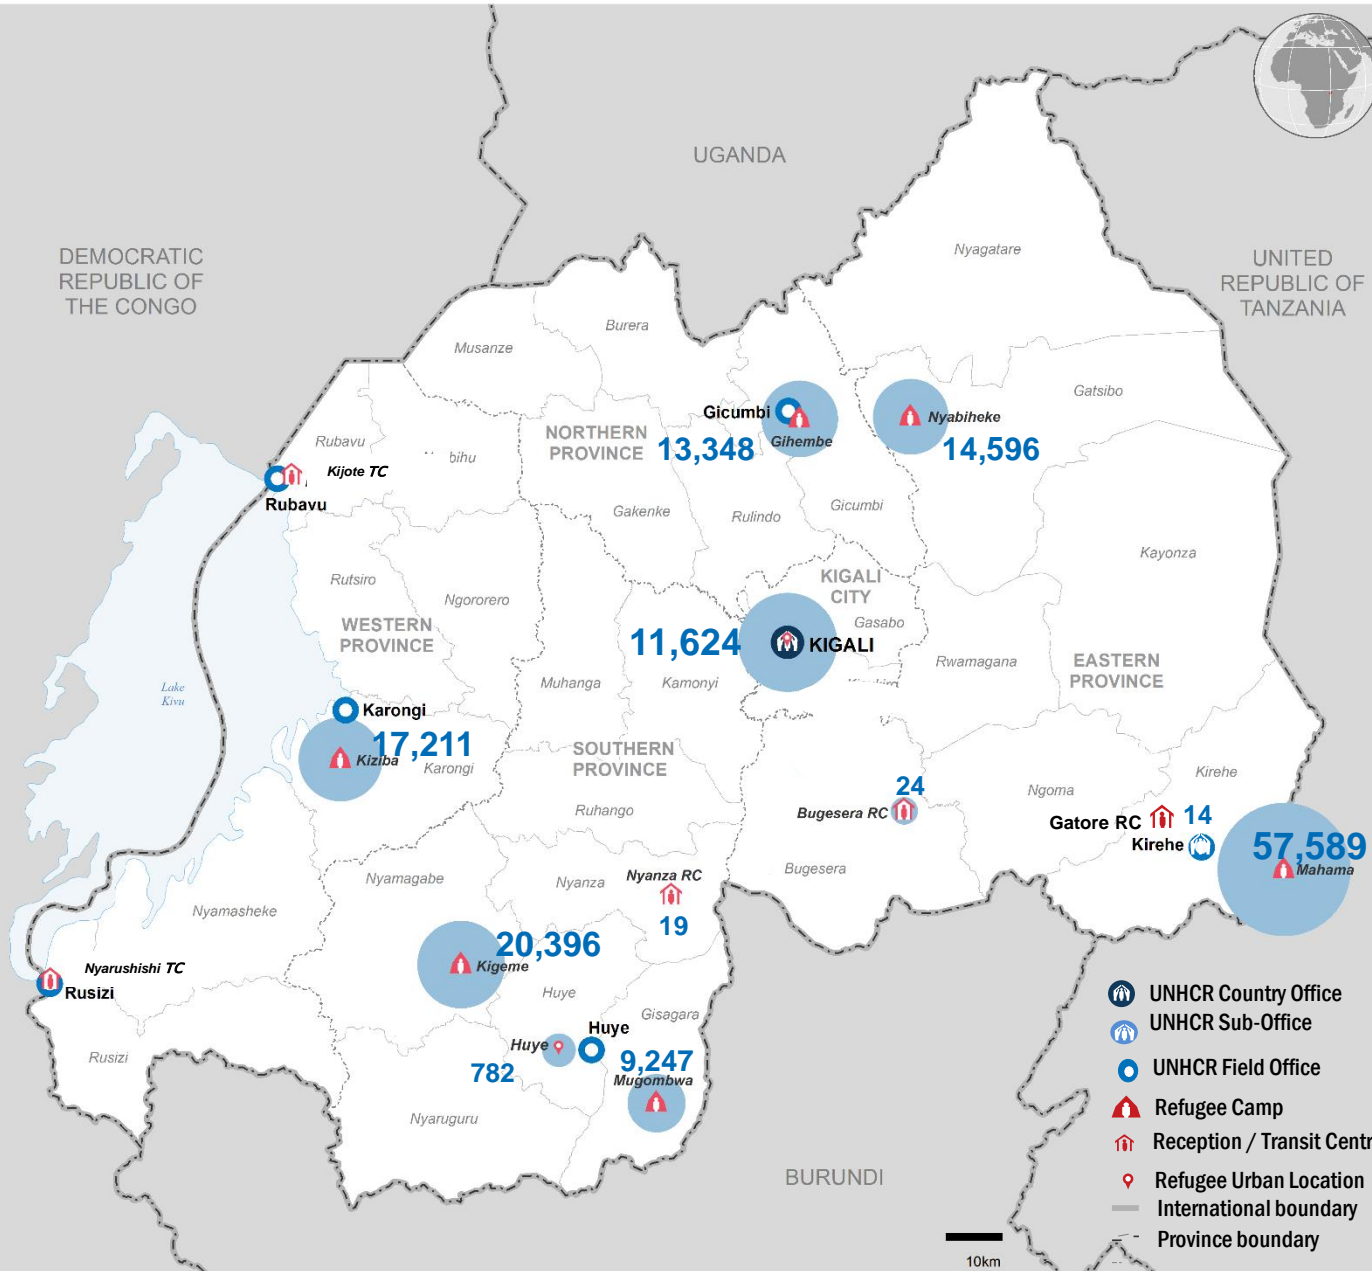

Rwanda

Population of Concern to UNHCR

as of 30 June 2018

Population Figures

Active Total **151,250**
 Refugees **144,850**
 Asylum Seekers (Pending) **6,400**

CoO Breakdown

Age Breakdown

Monthly Registration Trends