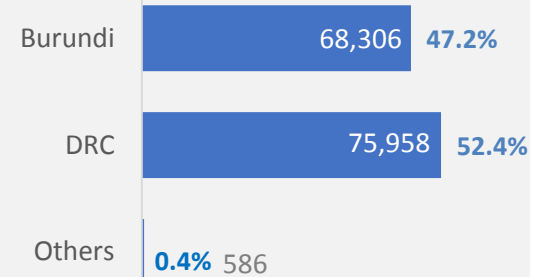

Rwanda

Population of Concern to UNHCR

as of 30 June 2018

Population Figures

Active Total **151,250**
 Refugees **144,850**
 Asylum Seekers (Pending) **6,400**

CoO Breakdown

Age Breakdown

Monthly Registration Trends