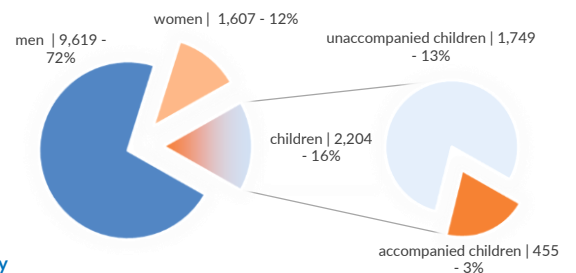

Italy weekly snapshot - 22 Jul 2018

(The charts below are based on figures from the Italian Ministry of Interior and UNHCR estimates. All figures are provisional and subject to change)

Total arrivals (1 Jan - 22 Jul 2018):	17,875
Total arrivals (1 Jan - 22 Jul 2017):	93,326
Total arrivals 1 Jul - 22 Jul 2018	1,309
Total arrivals 1 Jul - 22 Jul 2017	9,574
Average daily arrivals in July 2018 so far:	60
Average daily arrivals in June 2018:	105

Estimated # of arrivals during the last seven days	561
(Based on arrivals or registration figures collected by UNHCR staff)	
Mon, 16 Jul 2018	454
Tue, 17 Jul 2018	11
Wed, 18 Jul 2018	0
Thu, 19 Jul 2018	10
Fri, 20 Jul 2018	86
Sat, 21 Jul 2018	0
Sun, 22 Jul 2018	0

Sea arrivals of last weeks

Arrivals per month

Asylum applications

(Applications are not necessarily lodged by new arrivals)

Sea arrivals by gender and age - Jan -May 2018

Most common sea arrival nationalities in Italy (comparison with previous month)