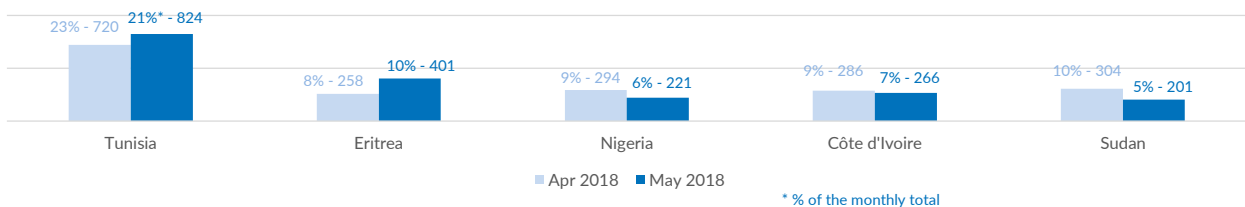

Estimated # of arrivals during the last seven days	561
(Based on arrivals or registration figures collected by UNHCR staff)	
Mon, 16 Jul 2018	454
Tue, 17 Jul 2018	11
Wed, 18 Jul 2018	0
Thu, 19 Jul 2018	10
Fri, 20 Jul 2018	86
Sat, 21 Jul 2018	0
Sun, 22 Jul 2018	0

Sea arrivals of last weeks

Arrivals per month

Asylum applications

(Applications are not necessarily lodged by new arrivals)

Sea arrivals by gender and age - Jan -May 2018

Most common sea arrival nationalities in Italy (comparison with previous month)