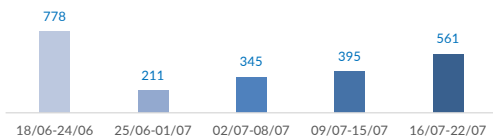

Sea arrivals of last weeks