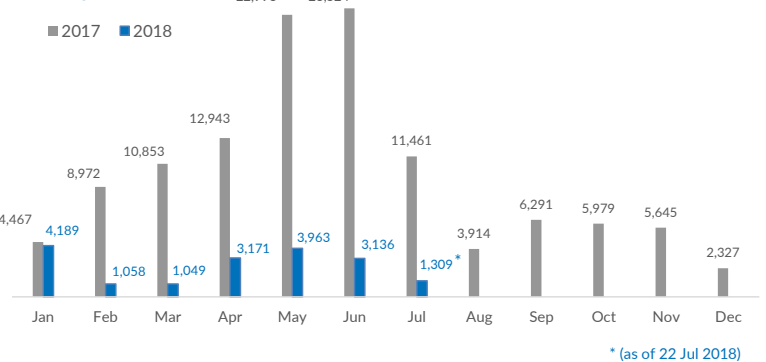

Arrivals per month