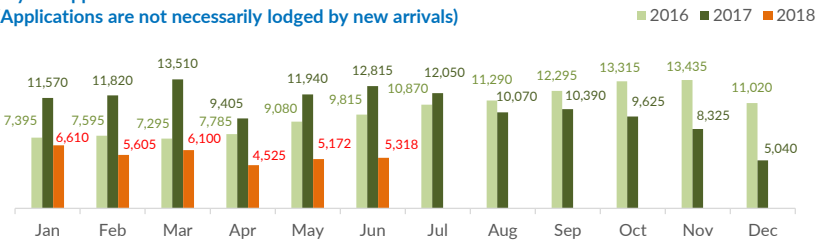

Estimated # of arrivals during the last seven days	561
(Based on arrivals or registration figures collected by UNHCR staff)	
Mon, 16 Jul 2018	454
Tue, 17 Jul 2018	11
Wed, 18 Jul 2018	0
Thu, 19 Jul 2018	10
Fri, 20 Jul 2018	86
Sat, 21 Jul 2018	0
Sun, 22 Jul 2018	0

Sea arrivals of last weeks

Arrivals per month

Asylum applications

(Applications are not necessarily lodged by new arrivals)

Sea arrivals by gender and age - Jan -May 2018

Most common sea arrival nationalities in Italy (comparison with previous month)