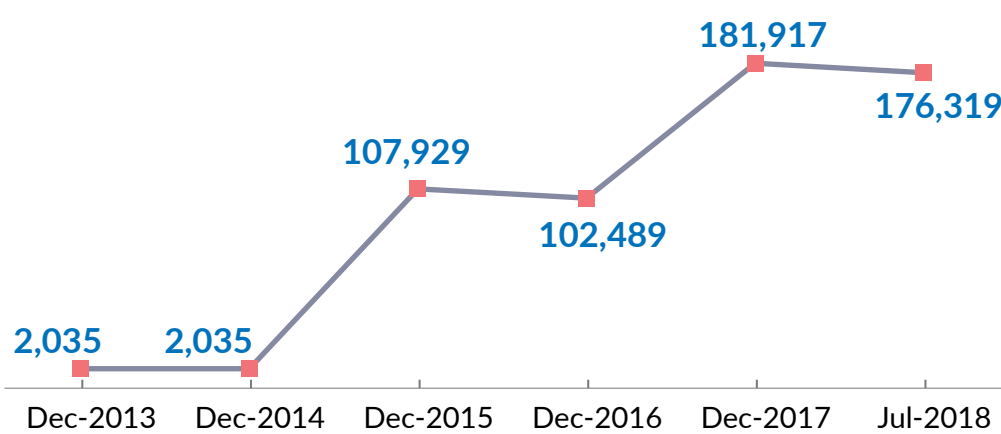

Central African Refugees in DRC

Location of Central African Refugees in DRC

Central African Refugees Evolution in RDC from 2013 to 2018

-  UNHCR Regional Office
-  UNHCR Sub Office
-  UNHCR Field Office
-  UNHCR Field Unit
-  Refugee Location
-  Refugee Camp
-  Heads of provinces
-  International Boundary
-  Provincial border
-  Prefecture Limits
-  Roads
-  UNHAS Based Airport
-  UNHAS Destination Airport
- Navigable watercourse
- Parks and Reserves