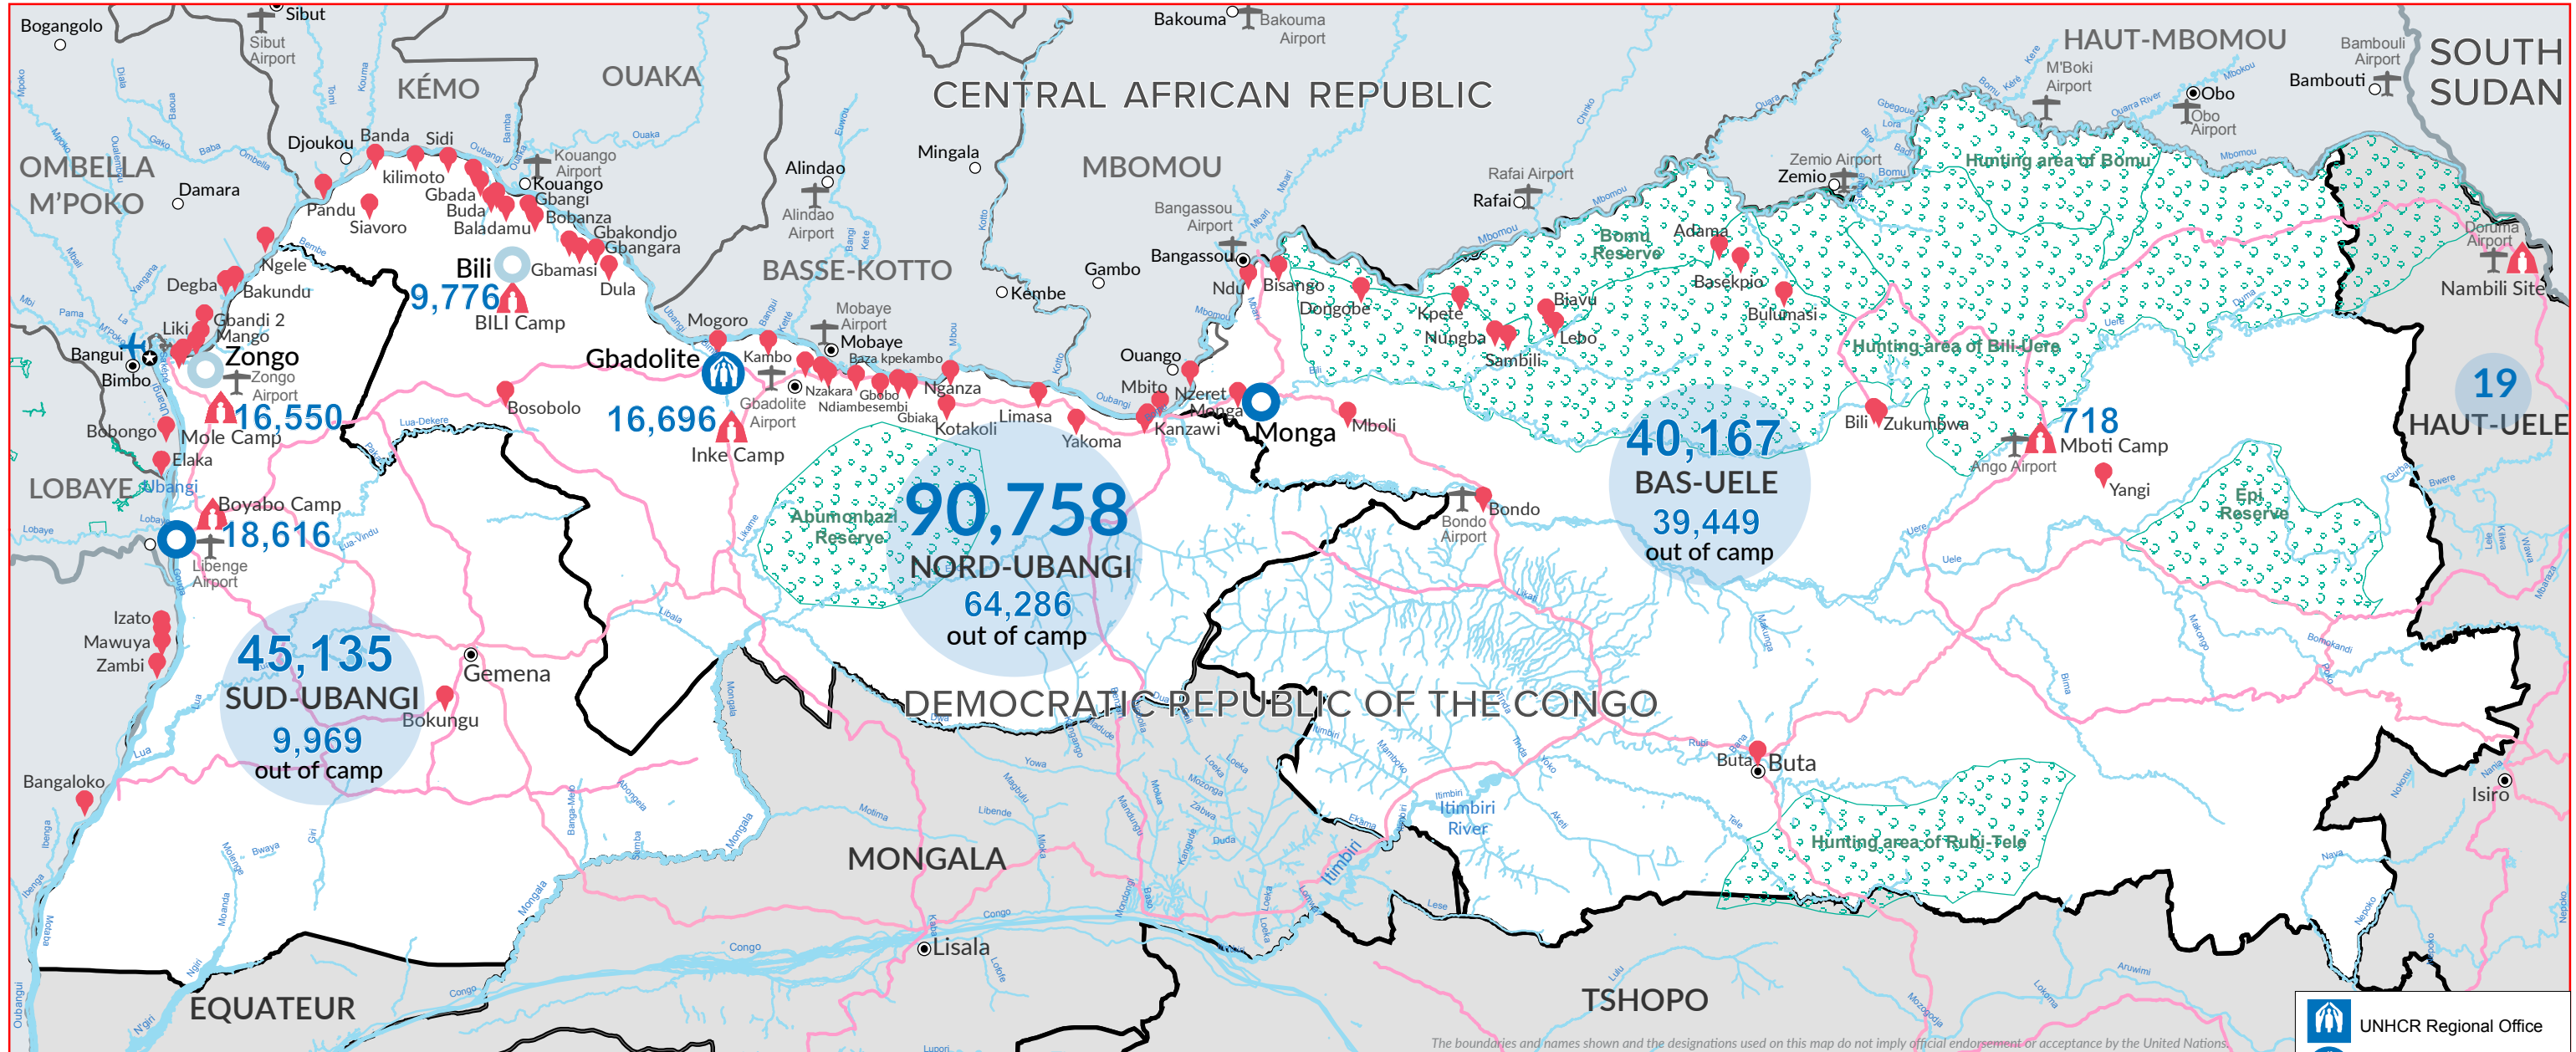

Central African Refugees in DRC

Location of Central African Refugees in DRC

Central African Refugees Evolution in RDC from 2013 to 2018

-  UNHCR Regional Office
-  UNHCR Sub Office
-  UNHCR Field Office
-  UNHCR Field Unit
-  Refugee Location
-  Refugee Camp
-  Heads of provinces
-  International Boundary
-  Provincial border
-  Prefecture Limits
-  Roads
-  UNHAS Based Airport
-  UNHAS Destination Airport
- Navigable watercourse
- Parks and Reserves