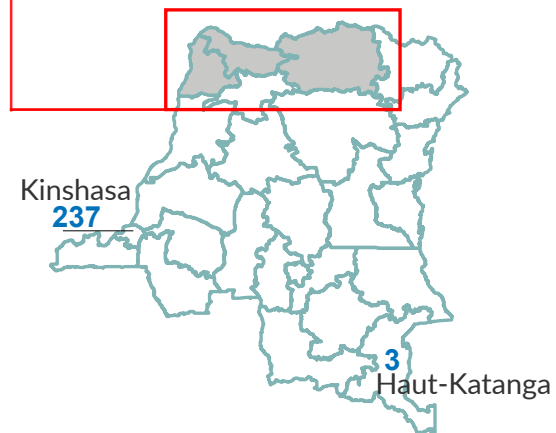

Central African Refugees in DRC

Location of Central African Refugees in DRC

Central African Refugees Evolution in RDC from 2013 to 2018

-  UNHCR Regional Office
-  UNHCR Sub Office
-  UNHCR Field Office
-  UNHCR Field Unit
-  Refugee Location
-  Refugee Camp
-  Heads of provinces
-  International Boundary
-  Provincial border
-  Prefecture Limits
-  Roads
-  UNHAS Based Airport
-  UNHAS Destination Airport
- Navigable watercourse
- Parks and Reserves