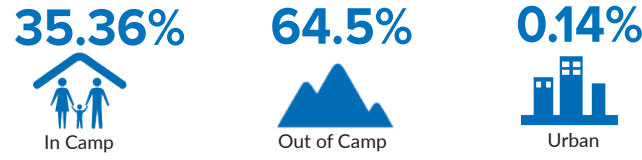

Central African Refugees in DRC

Location of Central African Refugees in DRC

Central African Refugees Evolution in RDC from 2013 to 2018

-  UNHCR Regional Office
-  UNHCR Sub Office
-  UNHCR Field Office
-  UNHCR Field Unit
-  Refugee Location
-  Refugee Camp
-  Heads of provinces
-  International Boundary
-  Provincial border
-  Prefecture Limits
-  Roads
-  UNHAS Based Airport
-  UNHAS Destination Airport
- Navigable watercourse
- Parks and Reserves