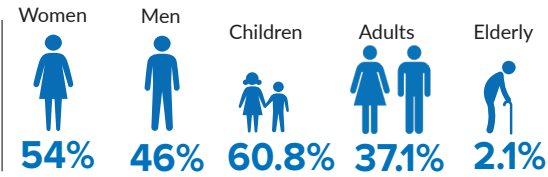

Central African Refugees in DRC

Location of Central African Refugees in DRC

Central African Refugees Evolution in RDC from 2013 to 2018

-  UNHCR Regional Office
-  UNHCR Sub Office
-  UNHCR Field Office
-  UNHCR Field Unit
-  Refugee Location
-  Refugee Camp
-  Heads of provinces
-  International Boundary
-  Provincial border
-  Prefecture Limits
-  Roads
-  UNHAS Based Airport
-  UNHAS Destination Airport
- Navigable watercourse
- Parks and Reserves