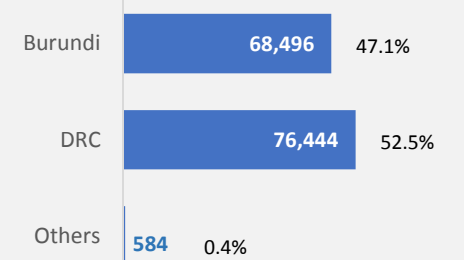

Population Figures

Active Total 150,821

Refugees 145,524

Asylum Seekers (Pending) 5,297

CoO Breakdown

Age Breakdown

Monthly Registration Trends

- UNHCR Country Office
- UNHCR Sub Office
- UNHCR Field Office
- Refugee Camp
- Reception / Transit Centre
- Refugee Urban Location
- International boundary
- Province boundary