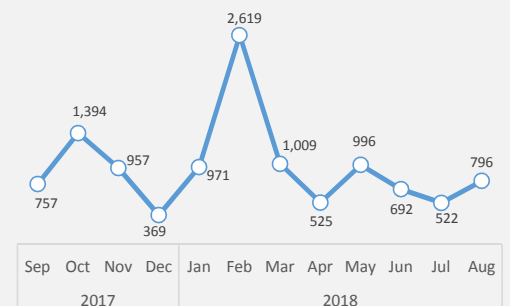

Population Figures

Active Total 150,821

Refugees 145,524

Asylum Seekers (Pending) 5,297

CoO Breakdown

Age Breakdown

Monthly Registration Trends

- UNHCR Country Office
- UNHCR Sub Office
- UNHCR Field Office
- Refugee Camp
- Reception / Transit Centre
- Refugee Urban Location
- International boundary
- Province boundary