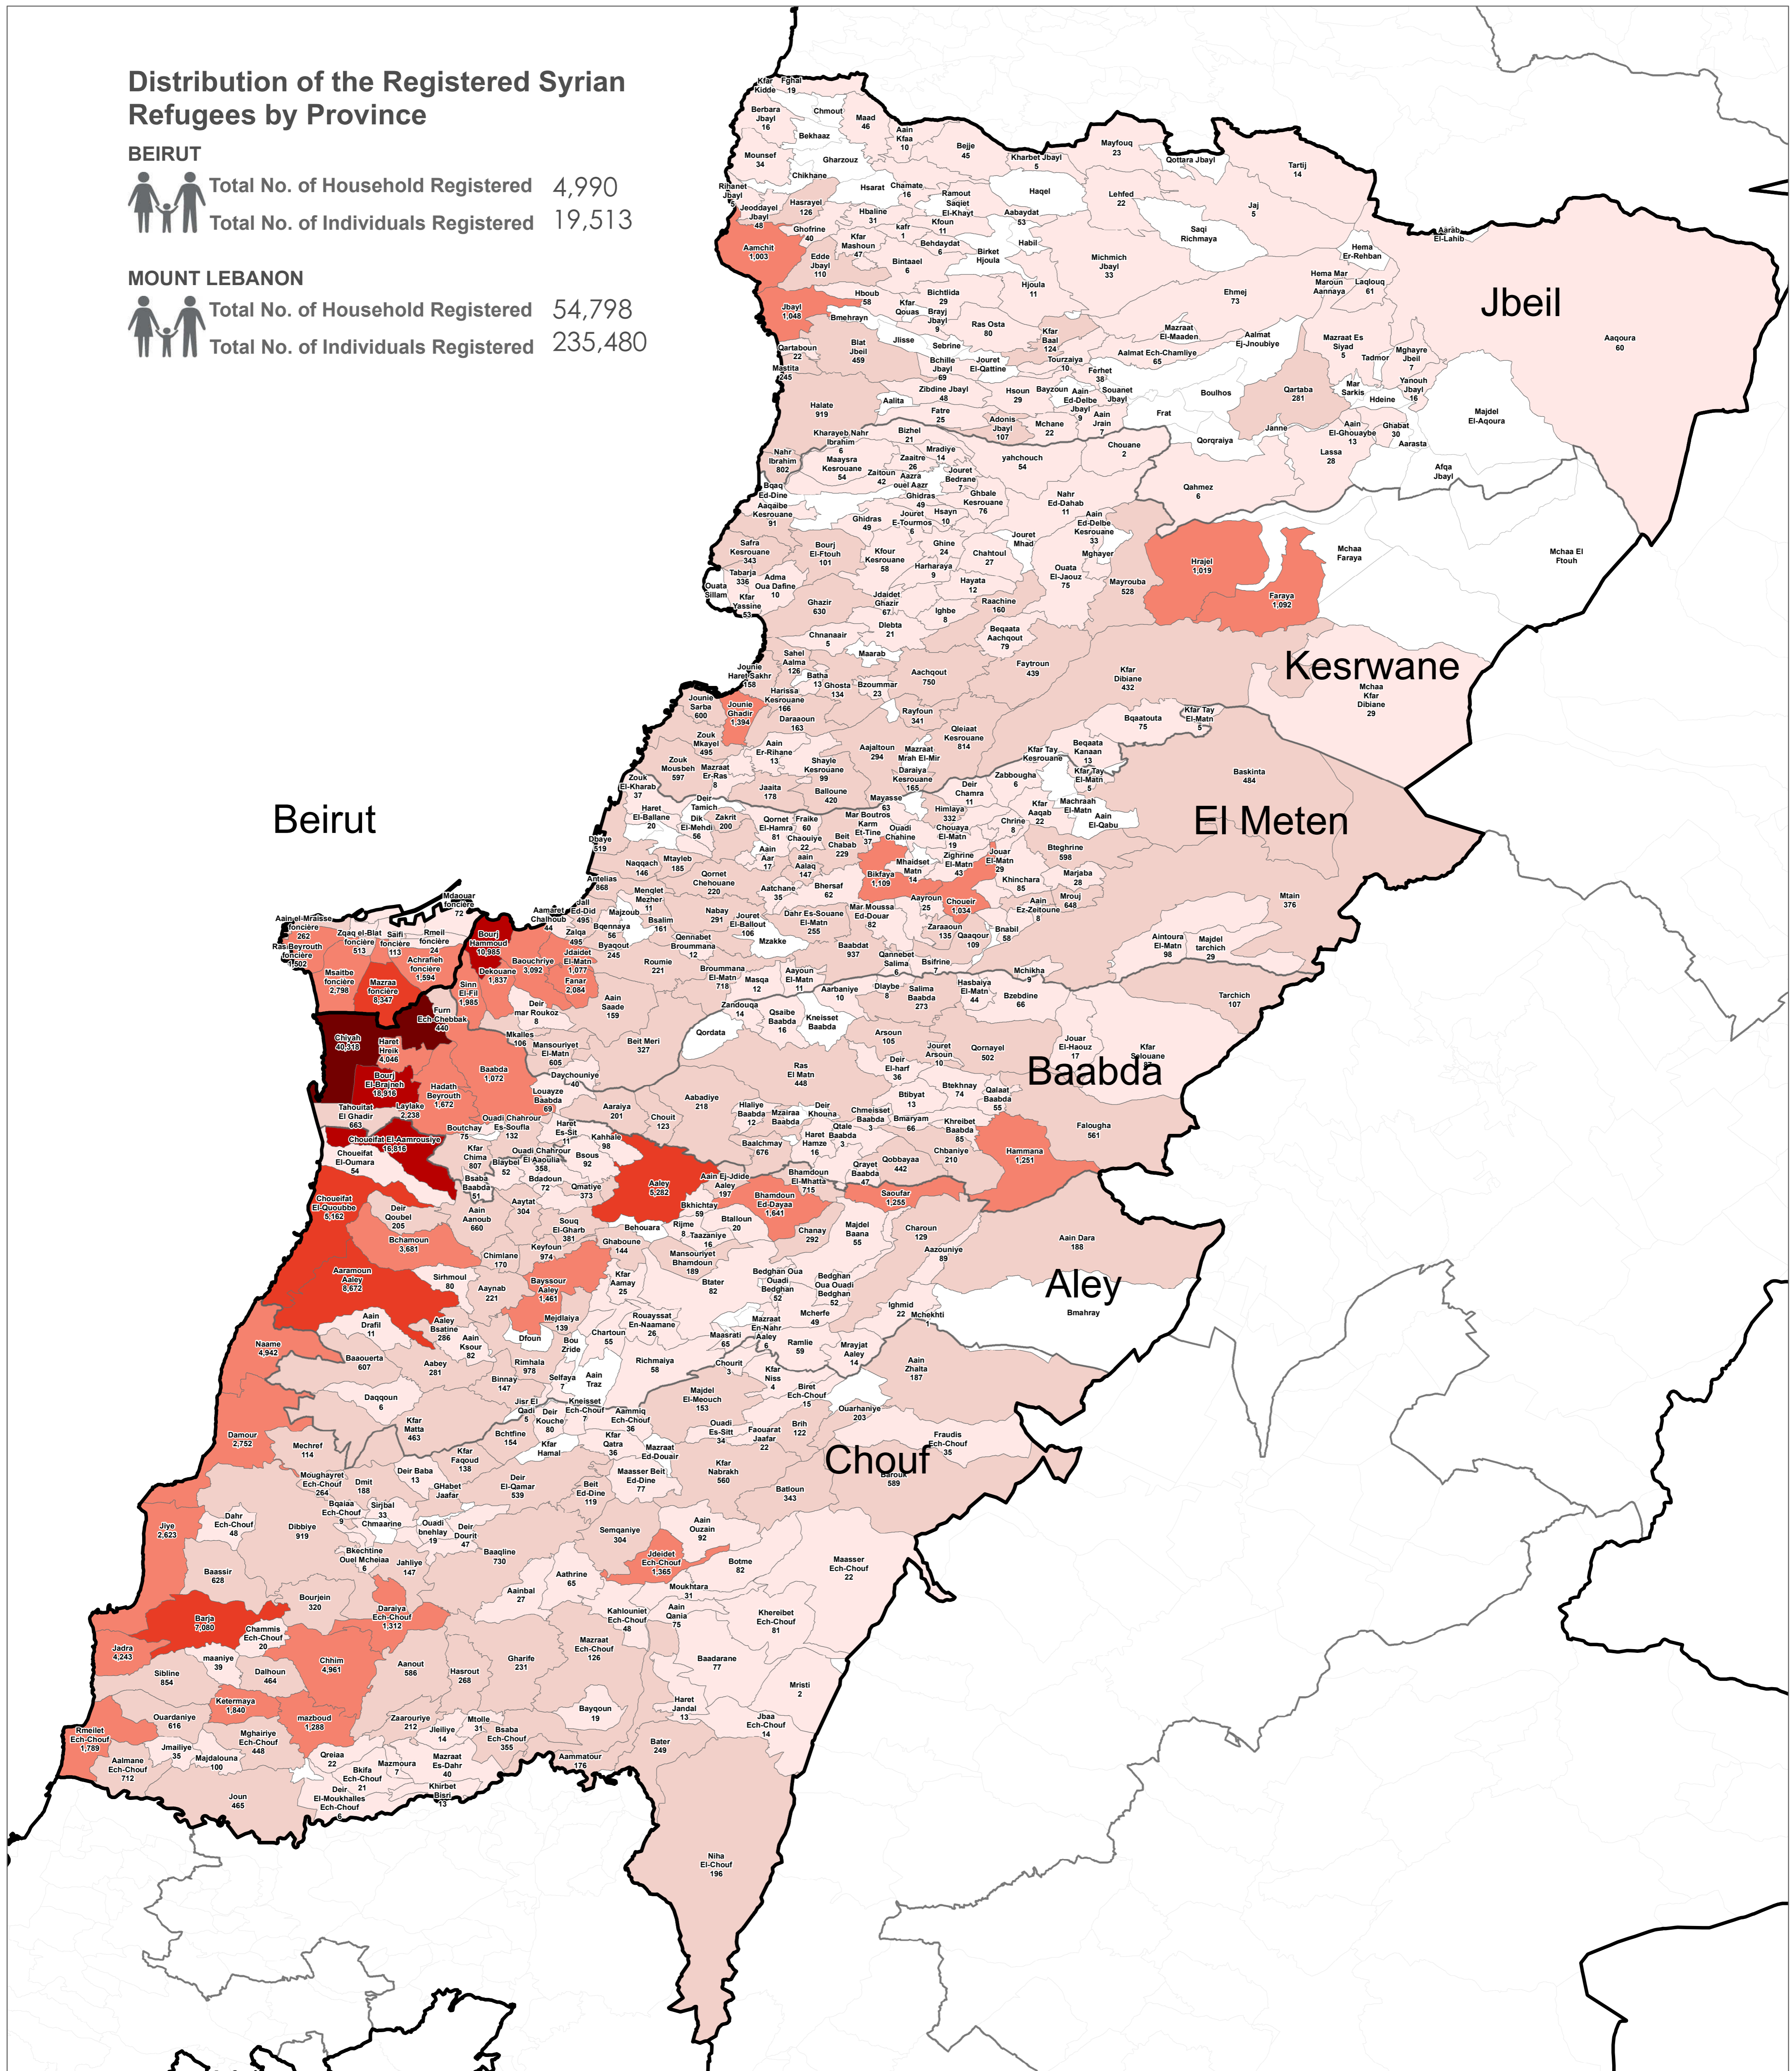

Distribution of the Registered Syrian Refugees by Province

BEIRUT

Total No. of Household Registered 4,990
Total No. of Individuals Registered 19,513

MOUNT LEBANON

Total No. of Household Registered 54,798
Total No. of Individuals Registered 235,480

Notes

Data Sources:
- Lebanese Border, Caza and Cadastral Boundaries: NPMP/PT 2005.
- Geographic Projection WGS 1984

Registered Refugees Figures by UNHCR as of 31 July 2018.
For more information contact Diana El Habr at elhabr@unhcr.org

GIS and Mapping by UNHCR. For information and updates contact Jad Ghosn: ghosn@unhcr.org
Maroun Sader: sader@unhcr.org

NPMP/PT: National Physical Master Plan for the Lebanese Territory