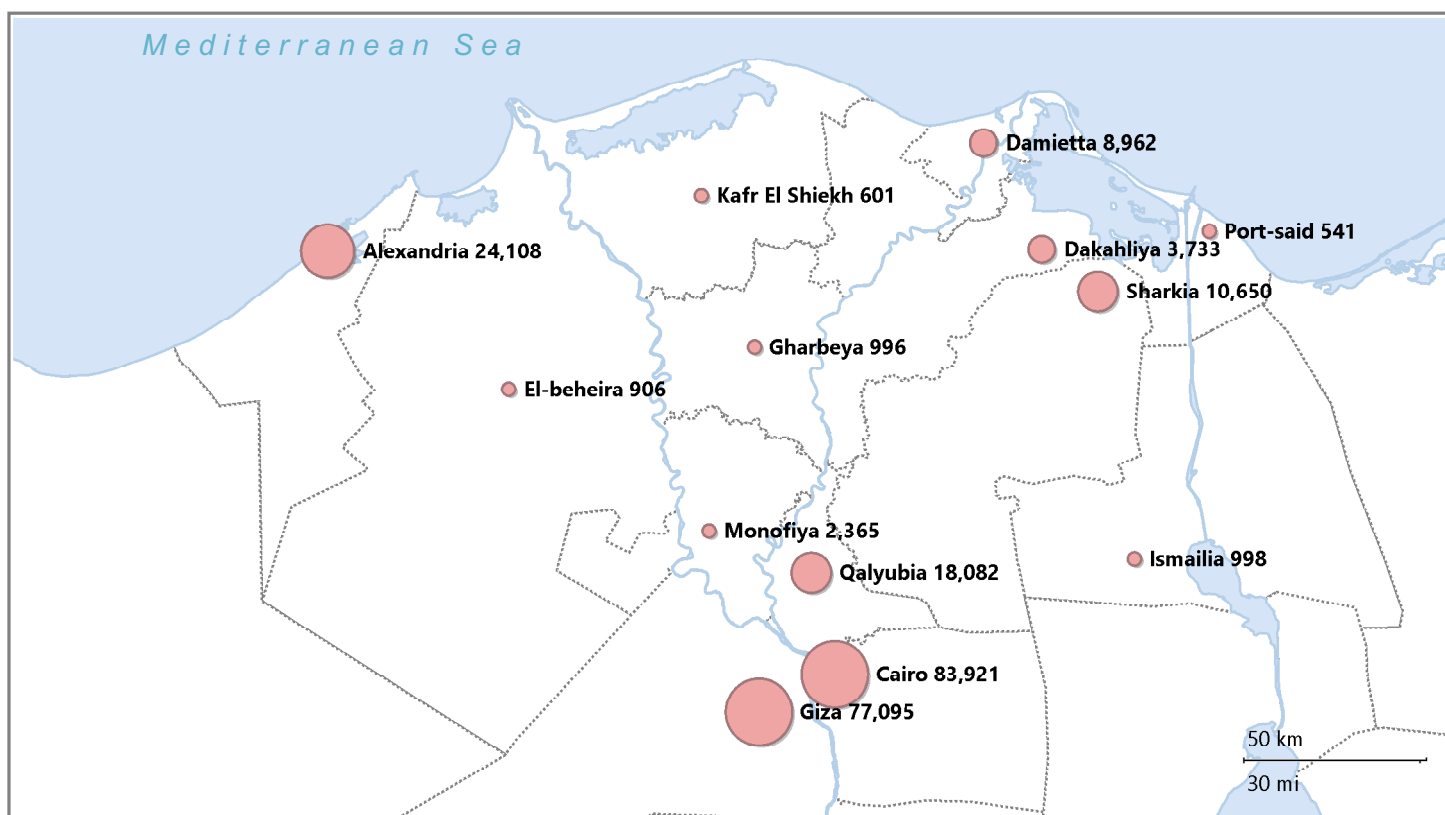

# UNHCR Egypt Monthly Statistical Report

as of 30 September 2018

**Total Population 237,389**

**Asylum Seekers\* 189,317 80%**

**Refugees 48,072 20%**

**Syrians 131,504 55%**    **Other Nationalities 105,885 45%**

## BREAKDOWN BY COUNTRY OF ORIGIN

TOTAL ASYLUM SEEKERS REFUGEES

## REGISTERED IN SEPTEMBER 2018

\* All Syrians who approached UNHCR Egypt after 2011 are registered as asylum seekers and do not undergo refugee status determination but are considered as Refugees. The boundaries, names shown and the designations used on this map do not imply official endorsement or acceptance by the United Nations.