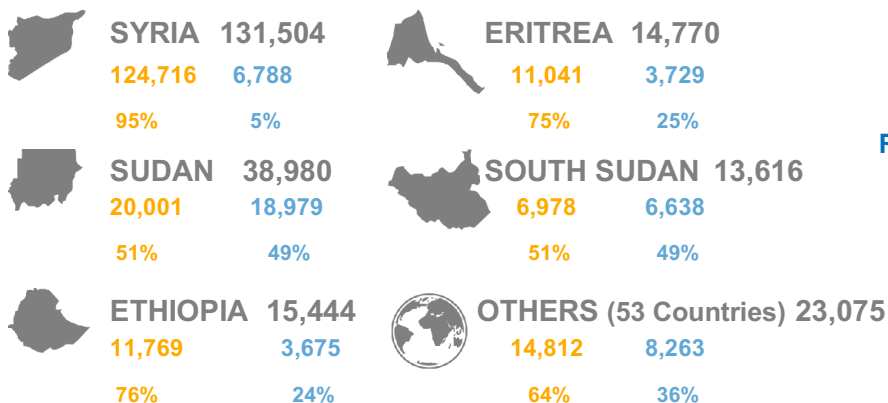

# UNHCR Egypt Monthly Statistical Report

as of 30 September 2018

**Total Population 237,389**

**Asylum Seekers\* 189,317 80%**

**Refugees 48,072 20%**

**Syrians 131,504 55%**    **Other Nationalities 105,885 45%**

## BREAKDOWN BY COUNTRY OF ORIGIN

TOTAL ASYLUM SEEKERS REFUGEES