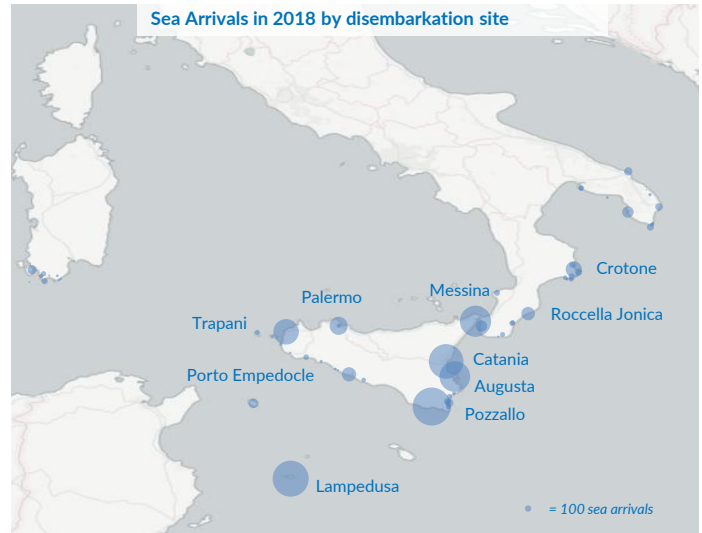

Italy weekly snapshot - 11 Nov 2018

(The charts below are based on figures from the Italian Ministry of Interior and UNHCR estimates. All figures are provisional and subject to change)

Total arrivals (1 Jan - 11 Nov 2018):	22,418
Total arrivals (1 Jan - 11 Nov 2017):	114,473
Total arrivals 1 Nov - 11 Nov 2018	463
Total arrivals 1 Nov - 11 Nov 2017	3,076
Average daily arrivals in November 2018 so far:	42
Average daily arrivals in October 2018:	32

Dead and missing in 2018 - Central Med (as of 11 Nov)	1,252
Dead and missing in 2018 - Mediterranean Sea (as of 11 Nov)	2,036
Dead and missing in 2017 - Central Med (as of 11 Nov)	2,812
Dead and missing in 2017 - Mediterranean Sea (as of 11 Nov)	3,011
Dead and missing in 2017 - Central Med	2,873
Dead and missing in 2017 - Mediterranean Sea	3,139

Estimated # of arrivals during the last seven days	330
(Based on arrivals or registration figures collected by UNHCR staff)	
Mon, 05 Nov 2018	0
Tue, 06 Nov 2018	0
Wed, 07 Nov 2018	36
Thu, 08 Nov 2018	67
Fri, 09 Nov 2018	170
Sat, 10 Nov 2018	57
Sun, 11 Nov 2018	0

Most common sea arrival nationalities in Italy (comparison with previous month)

Estimated daily sea arrivals in 2018