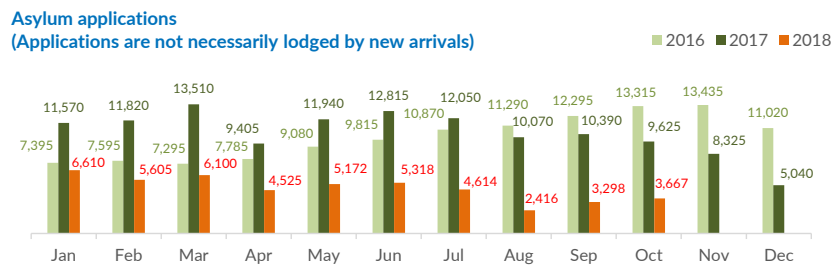

Italy weekly snapshot - 11 Nov 2018

(The charts below are based on figures from the Italian Ministry of Interior and UNHCR estimates. All figures are provisional and subject to change)

Total arrivals (1 Jan - 11 Nov 2018):	22,418
Total arrivals (1 Jan - 11 Nov 2017):	114,473
Total arrivals 1 Nov - 11 Nov 2018	463
Total arrivals 1 Nov - 11 Nov 2017	3,076
Average daily arrivals in November 2018 so far:	42
Average daily arrivals in October 2018:	32

Dead and missing in 2018 - Central Med (as of 11 Nov)	1,252
Dead and missing in 2018 - Mediterranean Sea (as of 11 Nov)	2,036
Dead and missing in 2017 - Central Med (as of 11 Nov)	2,812
Dead and missing in 2017 - Mediterranean Sea (as of 11 Nov)	3,011
Dead and missing in 2017 - Central Med	2,873
Dead and missing in 2017 - Mediterranean Sea	3,139

Estimated # of arrivals during the last seven days	330
(Based on arrivals or registration figures collected by UNHCR staff)	
Mon, 05 Nov 2018	0
Tue, 06 Nov 2018	0
Wed, 07 Nov 2018	36
Thu, 08 Nov 2018	67
Fri, 09 Nov 2018	170
Sat, 10 Nov 2018	57
Sun, 11 Nov 2018	0