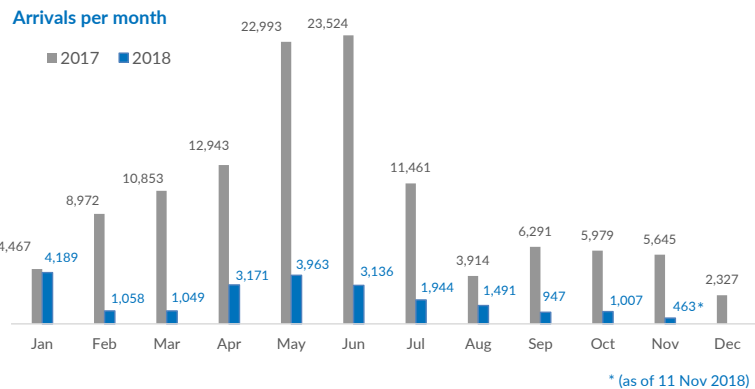

Italy weekly snapshot - 11 Nov 2018

(The charts below are based on figures from the Italian Ministry of Interior and UNHCR estimates. All figures are provisional and subject to change)

Total arrivals (1 Jan - 11 Nov 2018):	22,418
Total arrivals (1 Jan - 11 Nov 2017):	114,473
Total arrivals 1 Nov - 11 Nov 2018	463
Total arrivals 1 Nov - 11 Nov 2017	3,076
Average daily arrivals in November 2018 so far:	42
Average daily arrivals in October 2018:	32

Dead and missing in 2018 - Central Med (as of 11 Nov)	1,252
Dead and missing in 2018 - Mediterranean Sea (as of 11 Nov)	2,036
Dead and missing in 2017 - Central Med (as of 11 Nov)	2,812
Dead and missing in 2017 - Mediterranean Sea (as of 11 Nov)	3,011
Dead and missing in 2017 - Central Med	2,873
Dead and missing in 2017 - Mediterranean Sea	3,139

Estimated # of arrivals during the last seven days	330
(Based on arrivals or registration figures collected by UNHCR staff)	
Mon, 05 Nov 2018	0
Tue, 06 Nov 2018	0
Wed, 07 Nov 2018	36
Thu, 08 Nov 2018	67
Fri, 09 Nov 2018	170
Sat, 10 Nov 2018	57
Sun, 11 Nov 2018	0