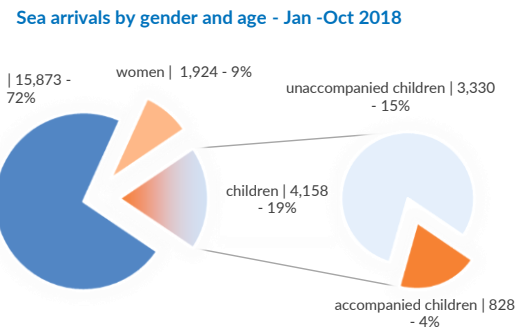

Italy weekly snapshot - 11 Nov 2018

(The charts below are based on figures from the Italian Ministry of Interior and UNHCR estimates. All figures are provisional and subject to change)

Total arrivals (1 Jan - 11 Nov 2018):	22,418
Total arrivals (1 Jan - 11 Nov 2017):	114,473
Total arrivals 1 Nov - 11 Nov 2018	463
Total arrivals 1 Nov - 11 Nov 2017	3,076
Average daily arrivals in November 2018 so far:	42
Average daily arrivals in October 2018:	32

Dead and missing in 2018 - Central Med (as of 11 Nov)	1,252
Dead and missing in 2018 - Mediterranean Sea (as of 11 Nov)	2,036
Dead and missing in 2017 - Central Med (as of 11 Nov)	2,812
Dead and missing in 2017 - Mediterranean Sea (as of 11 Nov)	3,011
Dead and missing in 2017 - Central Med	2,873
Dead and missing in 2017 - Mediterranean Sea	3,139

Estimated # of arrivals during the last seven days	330
(Based on arrivals or registration figures collected by UNHCR staff)	
Mon, 05 Nov 2018	0
Tue, 06 Nov 2018	0
Wed, 07 Nov 2018	36
Thu, 08 Nov 2018	67
Fri, 09 Nov 2018	170
Sat, 10 Nov 2018	57
Sun, 11 Nov 2018	0