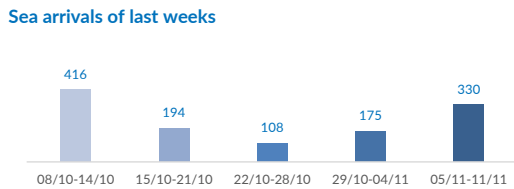

Italy weekly snapshot - 11 Nov 2018

(The charts below are based on figures from the Italian Ministry of Interior and UNHCR estimates. All figures are provisional and subject to change)

Total arrivals (1 Jan - 11 Nov 2018):	22,418
Total arrivals (1 Jan - 11 Nov 2017):	114,473
Total arrivals 1 Nov - 11 Nov 2018	463
Total arrivals 1 Nov - 11 Nov 2017	3,076
Average daily arrivals in November 2018 so far:	42
Average daily arrivals in October 2018:	32

Dead and missing in 2018 - Central Med (as of 11 Nov)	1,252
Dead and missing in 2018 - Mediterranean Sea (as of 11 Nov)	2,036
Dead and missing in 2017 - Central Med (as of 11 Nov)	2,812
Dead and missing in 2017 - Mediterranean Sea (as of 11 Nov)	3,011
Dead and missing in 2017 - Central Med	2,873
Dead and missing in 2017 - Mediterranean Sea	3,139

Estimated # of arrivals during the last seven days	330
(Based on arrivals or registration figures collected by UNHCR staff)	
Mon, 05 Nov 2018	0
Tue, 06 Nov 2018	0
Wed, 07 Nov 2018	36
Thu, 08 Nov 2018	67
Fri, 09 Nov 2018	170
Sat, 10 Nov 2018	57
Sun, 11 Nov 2018	0