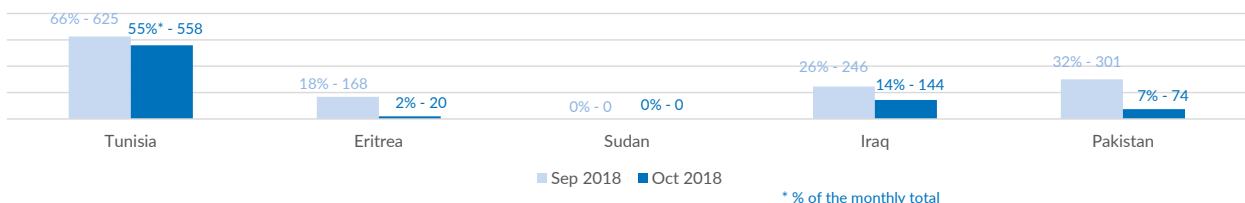

Most common sea arrival nationalities in Italy (comparison with previous month)