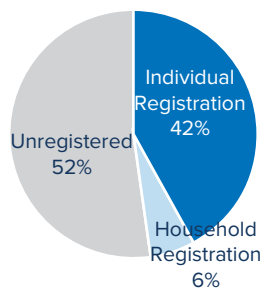

<b>Total number of refugees*</b>	<b>764,400</b>
<b>Pre-Dec 2013 refugees</b>	<b>352,212</b>
<b>Post-Dec 2013 refugees</b>	<b>412,188</b>
<b>Total arrivals in 2018</b>	<b>30,420</b>
<b>Total arrivals in Oct 2018</b>	<b>721</b>

\*Additional sources estimate a total of 1.3 million South Sudanese refugees in Sudan; however, data require verification.

**POPULATION DISTRIBUTION**

**REGISTRATION PROGRESS**

**SCHOOL-AGED CHILDREN (6-17 YRS) \*\***