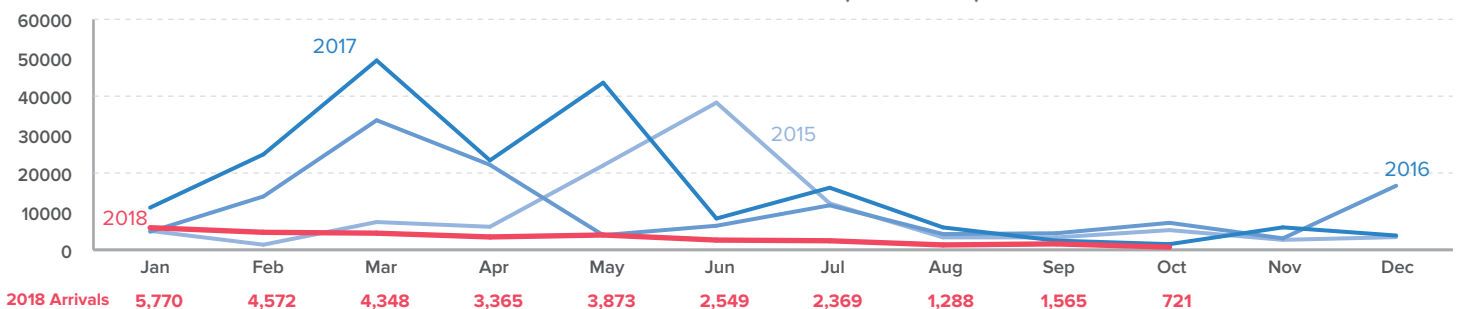

<b>Total number of refugees*</b>	<b>764,400</b>
<b>Pre-Dec 2013 refugees</b>	<b>352,212</b>
<b>Post-Dec 2013 refugees</b>	<b>412,188</b>
<b>Total arrivals in 2018</b>	<b>30,420</b>
<b>Total arrivals in Oct 2018</b>	<b>721</b>

\*Additional sources estimate a total of 1.3 million South Sudanese refugees in Sudan; however, data require verification.

**POPULATION DISTRIBUTION**

**REGISTRATION PROGRESS**

**SCHOOL-AGED CHILDREN (6-17 YRS) \*\***

**REPRODUCTIVE-AGED WOMEN/GIRLS (13-49 YRS)\*\***

**HOUSEHOLD DISTRIBUTION\*\***

\*\*Population distribution statistics are based on biometrically registered individuals only

**2018 ARRIVALS BY STATE**

**OCTOBER 2018 ARRIVALS BY STATE**

**MONTHLY ARRIVAL TRENDS (2015-2018)**

The boundaries and names shown and the designations used on this map do not imply official endorsement or acceptance by the United Nations.