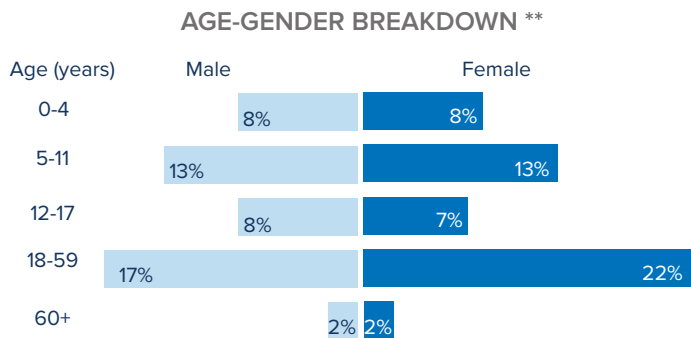

<b>Total number of refugees*</b>	<b>764,400</b>
<b>Pre-Dec 2013 refugees</b>	<b>352,212</b>
<b>Post-Dec 2013 refugees</b>	<b>412,188</b>
<b>Total arrivals in 2018</b>	<b>30,420</b>
<b>Total arrivals in Oct 2018</b>	<b>721</b>

\*Additional sources estimate a total of 1.3 million South Sudanese refugees in Sudan; however, data require verification.

**POPULATION DISTRIBUTION**

**REGISTRATION PROGRESS**

**SCHOOL-AGED CHILDREN (6-17 YRS) \*\***