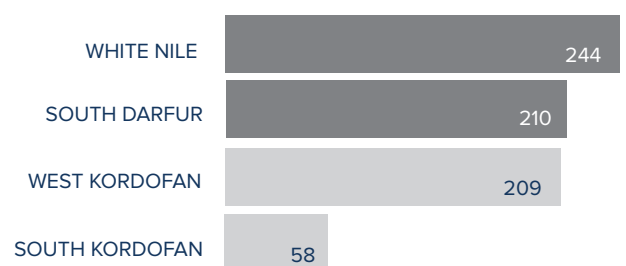

\*Additional sources estimate a total of 1.3 million South Sudanese refugees in Sudan; however, data require verification.

**POPULATION DISTRIBUTION**

**REGISTRATION PROGRESS**

**SCHOOL-AGED CHILDREN (6-17 YRS) \*\***

**REPRODUCTIVE-AGED WOMEN/GIRLS (13-49 YRS)\*\***

**HOUSEHOLD DISTRIBUTION\*\***

\*\*Population distribution statistics are based on biometrically registered individuals only

**2018 ARRIVALS BY STATE**

**OCTOBER 2018 ARRIVALS BY STATE**

**MONTHLY ARRIVAL TRENDS (2015-2018)**

The boundaries and names shown and the designations used on this map do not imply official endorsement or acceptance by the United Nations.