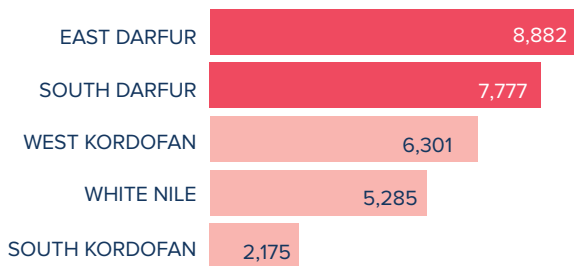

\*Additional sources estimate a total of 1.3 million South Sudanese refugees in Sudan; however, data require verification.

**POPULATION DISTRIBUTION**

**REGISTRATION PROGRESS**

**SCHOOL-AGED CHILDREN (6-17 YRS) \*\***

**REPRODUCTIVE-AGED WOMEN/GIRLS (13-49 YRS)\*\***

**HOUSEHOLD DISTRIBUTION\*\***

\*\*Population distribution statistics are based on biometrically registered individuals only

**2018 ARRIVALS BY STATE**

**OCTOBER 2018 ARRIVALS BY STATE**

**MONTHLY ARRIVAL TRENDS (2015-2018)**

The boundaries and names shown and the designations used on this map do not imply official endorsement or acceptance by the United Nations.