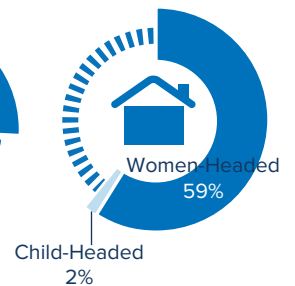

\*Additional sources estimate a total of 1.3 million South Sudanese refugees in Sudan; however, data require verification.

**POPULATION DISTRIBUTION**

**REGISTRATION PROGRESS**

**SCHOOL-AGED CHILDREN (6-17 YRS) \*\***

**REPRODUCTIVE-AGED WOMEN/GIRLS (13-49 YRS)\*\***

**HOUSEHOLD DISTRIBUTION\*\***

\*\*Population distribution statistics are based on biometrically registered individuals only

**2018 ARRIVALS BY STATE**

**OCTOBER 2018 ARRIVALS BY STATE**