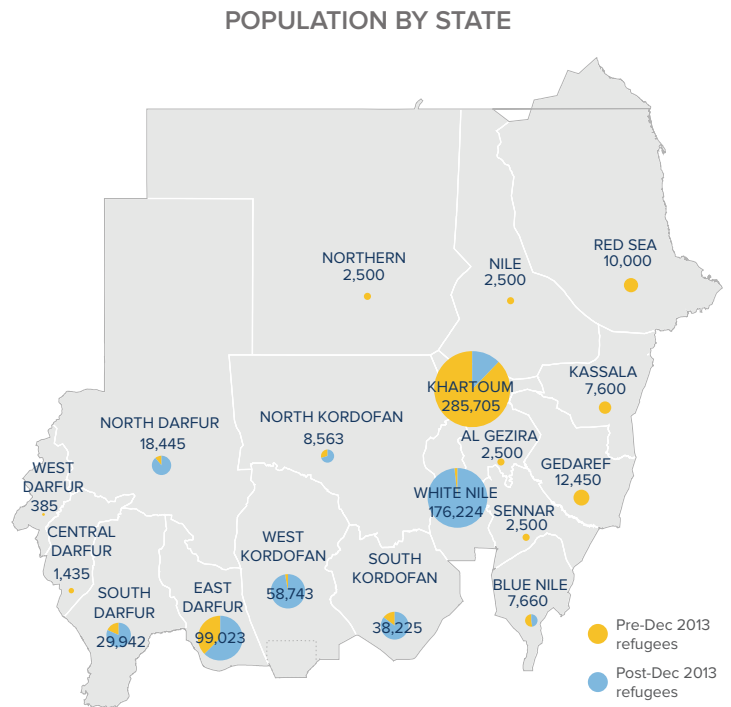

<b>Total number of refugees*</b>	<b>764,400</b>
<b>Pre-Dec 2013 refugees</b>	<b>352,212</b>
<b>Post-Dec 2013 refugees</b>	<b>412,188</b>
<b>Total arrivals in 2018</b>	<b>30,420</b>
<b>Total arrivals in Oct 2018</b>	<b>721</b>

\*Additional sources estimate a total of 1.3 million South Sudanese refugees in Sudan; however, data require verification.

**POPULATION DISTRIBUTION**

**REGISTRATION PROGRESS**

**SCHOOL-AGED CHILDREN (6-17 YRS) \*\***

**REPRODUCTIVE-AGED WOMEN/GIRLS (13-49 YRS)\*\***

**HOUSEHOLD DISTRIBUTION\*\***

\*\*Population distribution statistics are based on biometrically registered individuals only

**2018 ARRIVALS BY STATE**

**OCTOBER 2018 ARRIVALS BY STATE**

**MONTHLY ARRIVAL TRENDS (2015-2018)**

The boundaries and names shown and the designations used on this map do not imply official endorsement or acceptance by the United Nations.