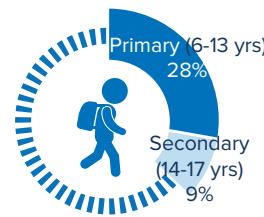

\*Additional sources estimate a total of 1.3 million South Sudanese refugees in Sudan; however, data require verification.

**POPULATION DISTRIBUTION**

**REGISTRATION PROGRESS**

**SCHOOL-AGED CHILDREN (6-17 YRS) \*\***