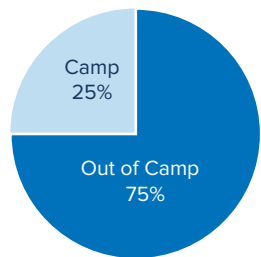

<b>Total number of refugees*</b>	<b>764,400</b>
<b>Pre-Dec 2013 refugees</b>	<b>352,212</b>
<b>Post-Dec 2013 refugees</b>	<b>412,188</b>
<b>Total arrivals in 2018</b>	<b>30,420</b>
<b>Total arrivals in Oct 2018</b>	<b>721</b>

\*Additional sources estimate a total of 1.3 million South Sudanese refugees in Sudan; however, data require verification.

**POPULATION DISTRIBUTION**

**REGISTRATION PROGRESS**

**SCHOOL-AGED CHILDREN (6-17 YRS) \*\***