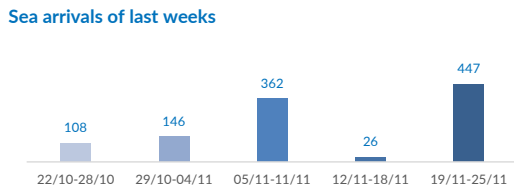

Italy weekly snapshot - 25 Nov 2018

(The charts below are based on figures from the Italian Ministry of Interior and UNHCR estimates. All figures are provisional and subject to change)

Total arrivals (1 Jan - 25 Nov 2018):	22,923
Total arrivals (1 Jan - 25 Nov 2017):	116,297
Total arrivals 1 Nov - 25 Nov 2018	968
Total arrivals 1 Nov - 25 Nov 2017	4,900
Average daily arrivals in November 2018 so far:	39
Average daily arrivals in October 2018:	32

Dead and missing in 2018 - Central Med (as of 25 Nov)	1,262
Dead and missing in 2018 - Mediterranean Sea (as of 25 Nov)	2,075
Dead and missing in 2017 - Central Med (as of 25 Nov)	2,872
Dead and missing in 2017 - Mediterranean Sea (as of 25 Nov)	3,081
Dead and missing in 2017 - Central Med	2,873
Dead and missing in 2017 - Mediterranean Sea	3,139

Estimated # of arrivals during the last seven days	447
(Based on arrivals or registration figures collected by UNHCR staff)	
Mon, 19 Nov 2018	0
Tue, 20 Nov 2018	0
Wed, 21 Nov 2018	0
Thu, 22 Nov 2018	14
Fri, 23 Nov 2018	147
Sat, 24 Nov 2018	286
Sun, 25 Nov 2018	0