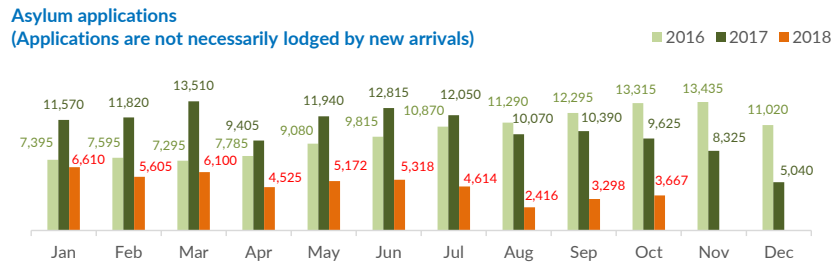

Italy weekly snapshot - 25 Nov 2018

(The charts below are based on figures from the Italian Ministry of Interior and UNHCR estimates. All figures are provisional and subject to change)

Total arrivals (1 Jan - 25 Nov 2018):	22,923
Total arrivals (1 Jan - 25 Nov 2017):	116,297
Total arrivals 1 Nov - 25 Nov 2018	968
Total arrivals 1 Nov - 25 Nov 2017	4,900
Average daily arrivals in November 2018 so far:	39
Average daily arrivals in October 2018:	32

Dead and missing in 2018 - Central Med (as of 25 Nov)	1,262
Dead and missing in 2018 - Mediterranean Sea (as of 25 Nov)	2,075
Dead and missing in 2017 - Central Med (as of 25 Nov)	2,872
Dead and missing in 2017 - Mediterranean Sea (as of 25 Nov)	3,081
Dead and missing in 2017 - Central Med	2,873
Dead and missing in 2017 - Mediterranean Sea	3,139

Estimated # of arrivals during the last seven days	447
(Based on arrivals or registration figures collected by UNHCR staff)	
Mon, 19 Nov 2018	0
Tue, 20 Nov 2018	0
Wed, 21 Nov 2018	0
Thu, 22 Nov 2018	14
Fri, 23 Nov 2018	147
Sat, 24 Nov 2018	286
Sun, 25 Nov 2018	0