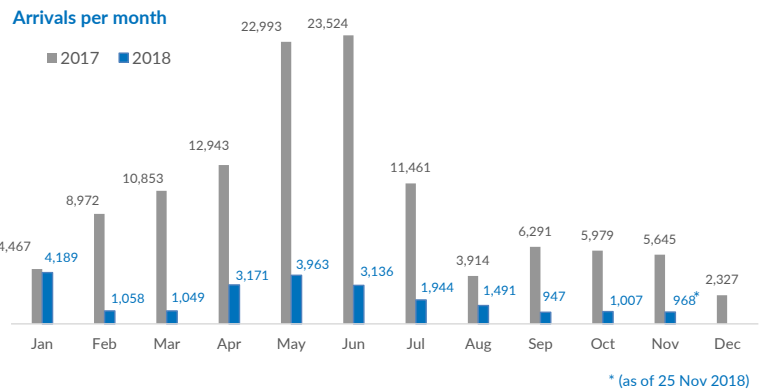

Italy weekly snapshot - 25 Nov 2018

(The charts below are based on figures from the Italian Ministry of Interior and UNHCR estimates. All figures are provisional and subject to change)

Total arrivals (1 Jan - 25 Nov 2018):	22,923
Total arrivals (1 Jan - 25 Nov 2017):	116,297
Total arrivals 1 Nov - 25 Nov 2018	968
Total arrivals 1 Nov - 25 Nov 2017	4,900
Average daily arrivals in November 2018 so far:	39
Average daily arrivals in October 2018:	32

Dead and missing in 2018 - Central Med (as of 25 Nov)	1,262
Dead and missing in 2018 - Mediterranean Sea (as of 25 Nov)	2,075
Dead and missing in 2017 - Central Med (as of 25 Nov)	2,872
Dead and missing in 2017 - Mediterranean Sea (as of 25 Nov)	3,081
Dead and missing in 2017 - Central Med	2,873
Dead and missing in 2017 - Mediterranean Sea	3,139

Estimated # of arrivals during the last seven days	447
(Based on arrivals or registration figures collected by UNHCR staff)	
Mon, 19 Nov 2018	0
Tue, 20 Nov 2018	0
Wed, 21 Nov 2018	0
Thu, 22 Nov 2018	14
Fri, 23 Nov 2018	147
Sat, 24 Nov 2018	286
Sun, 25 Nov 2018	0