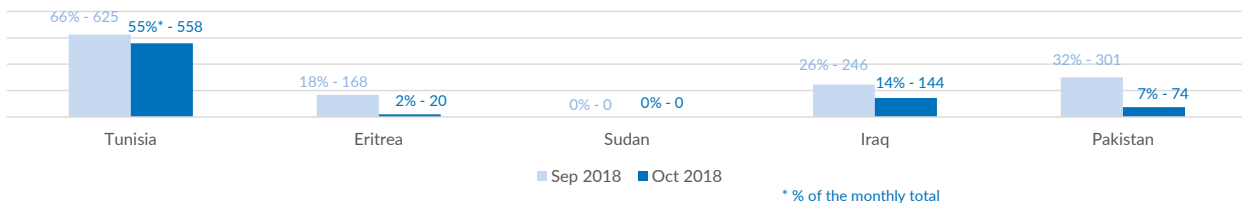

Most common sea arrival nationalities in Italy (comparison with previous month)