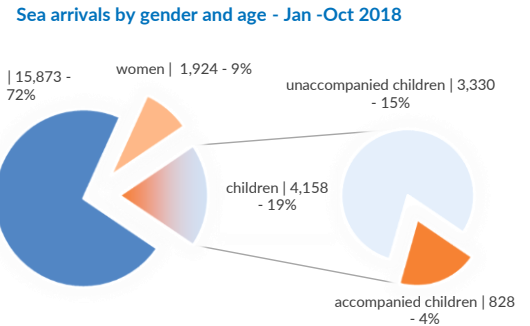

Italy weekly snapshot - 25 Nov 2018

(The charts below are based on figures from the Italian Ministry of Interior and UNHCR estimates. All figures are provisional and subject to change)

Total arrivals (1 Jan - 25 Nov 2018):	22,923
Total arrivals (1 Jan - 25 Nov 2017):	116,297
Total arrivals 1 Nov - 25 Nov 2018	968
Total arrivals 1 Nov - 25 Nov 2017	4,900
Average daily arrivals in November 2018 so far:	39
Average daily arrivals in October 2018:	32

Dead and missing in 2018 - Central Med (as of 25 Nov)	1,262
Dead and missing in 2018 - Mediterranean Sea (as of 25 Nov)	2,075
Dead and missing in 2017 - Central Med (as of 25 Nov)	2,872
Dead and missing in 2017 - Mediterranean Sea (as of 25 Nov)	3,081
Dead and missing in 2017 - Central Med	2,873
Dead and missing in 2017 - Mediterranean Sea	3,139

Estimated # of arrivals during the last seven days	447
(Based on arrivals or registration figures collected by UNHCR staff)	
Mon, 19 Nov 2018	0
Tue, 20 Nov 2018	0
Wed, 21 Nov 2018	0
Thu, 22 Nov 2018	14
Fri, 23 Nov 2018	147
Sat, 24 Nov 2018	286
Sun, 25 Nov 2018	0