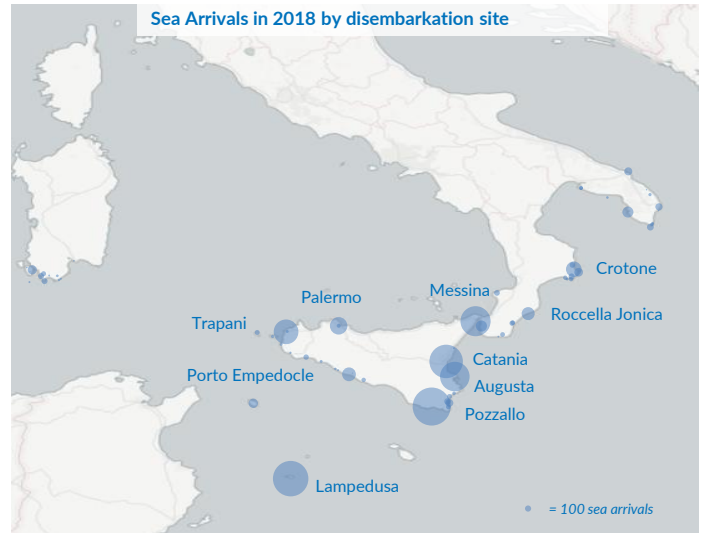

Italy weekly snapshot - 25 Nov 2018

(The charts below are based on figures from the Italian Ministry of Interior and UNHCR estimates. All figures are provisional and subject to change)

Total arrivals (1 Jan - 25 Nov 2018):	22,923
Total arrivals (1 Jan - 25 Nov 2017):	116,297
Total arrivals 1 Nov - 25 Nov 2018	968
Total arrivals 1 Nov - 25 Nov 2017	4,900
Average daily arrivals in November 2018 so far:	39
Average daily arrivals in October 2018:	32

Dead and missing in 2018 - Central Med (as of 25 Nov)	1,262
Dead and missing in 2018 - Mediterranean Sea (as of 25 Nov)	2,075
Dead and missing in 2017 - Central Med (as of 25 Nov)	2,872
Dead and missing in 2017 - Mediterranean Sea (as of 25 Nov)	3,081
Dead and missing in 2017 - Central Med	2,873
Dead and missing in 2017 - Mediterranean Sea	3,139

Estimated # of arrivals during the last seven days	447
(Based on arrivals or registration figures collected by UNHCR staff)	
Mon, 19 Nov 2018	0
Tue, 20 Nov 2018	0
Wed, 21 Nov 2018	0
Thu, 22 Nov 2018	14
Fri, 23 Nov 2018	147
Sat, 24 Nov 2018	286
Sun, 25 Nov 2018	0

Most common sea arrival nationalities in Italy (comparison with previous month)

Estimated daily sea arrivals in 2018