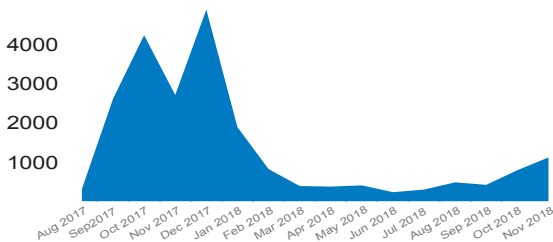

UNHCR Zambia

Refugees and Asylum Seekers from Democratic Republic of the Congo

As of 30 November 2018

KEY FIGURES

42,308*

* REFUGEES & ASYLUM SEEKERS
Including 4,429 refugees and asylum seekers self-settled

39,622

Refugees

2,686

Asylum Seekers

AGE & SEX COMPOSITION

ARRIVALS BY MONTH

POPULATION STOCK BY MONTH (in 2018)

BY AREA OF ORIGIN (ADMIN 2)