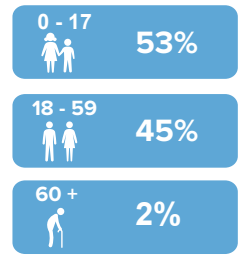

UNHCR Zambia

Refugees and Asylum Seekers from Democratic Republic of the Congo

As of 30 November 2018

KEY FIGURES

42,308*

* REFUGEES & ASYLUM SEEKERS
Including 4,429 refugees and asylum seekers self-settled

39,622

Refugees

2,686

Asylum Seekers

AGE & SEX COMPOSITION

ARRIVALS BY MONTH

POPULATION STOCK BY MONTH (in 2018)

BY AREA OF ORIGIN (ADMIN 2)