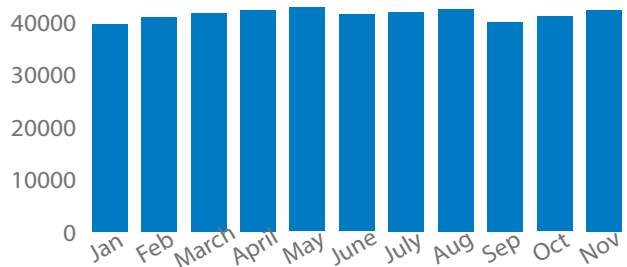

UNHCR Zambia

Refugees and Asylum Seekers from Democratic Republic of the Congo

As of 30 November 2018

KEY FIGURES

42,308*

* REFUGEES & ASYLUM SEEKERS
Including 4,429 refugees and asylum seekers self-settled

39,622

Refugees

2,686

Asylum Seekers

AGE & SEX COMPOSITION

ARRIVALS BY MONTH

POPULATION STOCK BY MONTH (in 2018)

BY AREA OF ORIGIN (ADMIN 2)