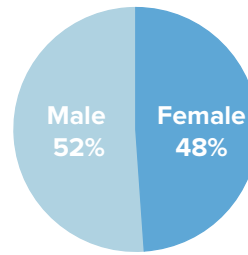

UNHCR Zambia

Refugees and Asylum Seekers from Democratic Republic of the Congo

As of 30 November 2018

KEY FIGURES

42,308*

* REFUGEES & ASYLUM SEEKERS
Including 4,429 refugees and asylum seekers self-settled

39,622

Refugees

2,686

Asylum Seekers

AGE & SEX COMPOSITION

ARRIVALS BY MONTH

POPULATION STOCK BY MONTH (in 2018)

BY AREA OF ORIGIN (ADMIN 2)