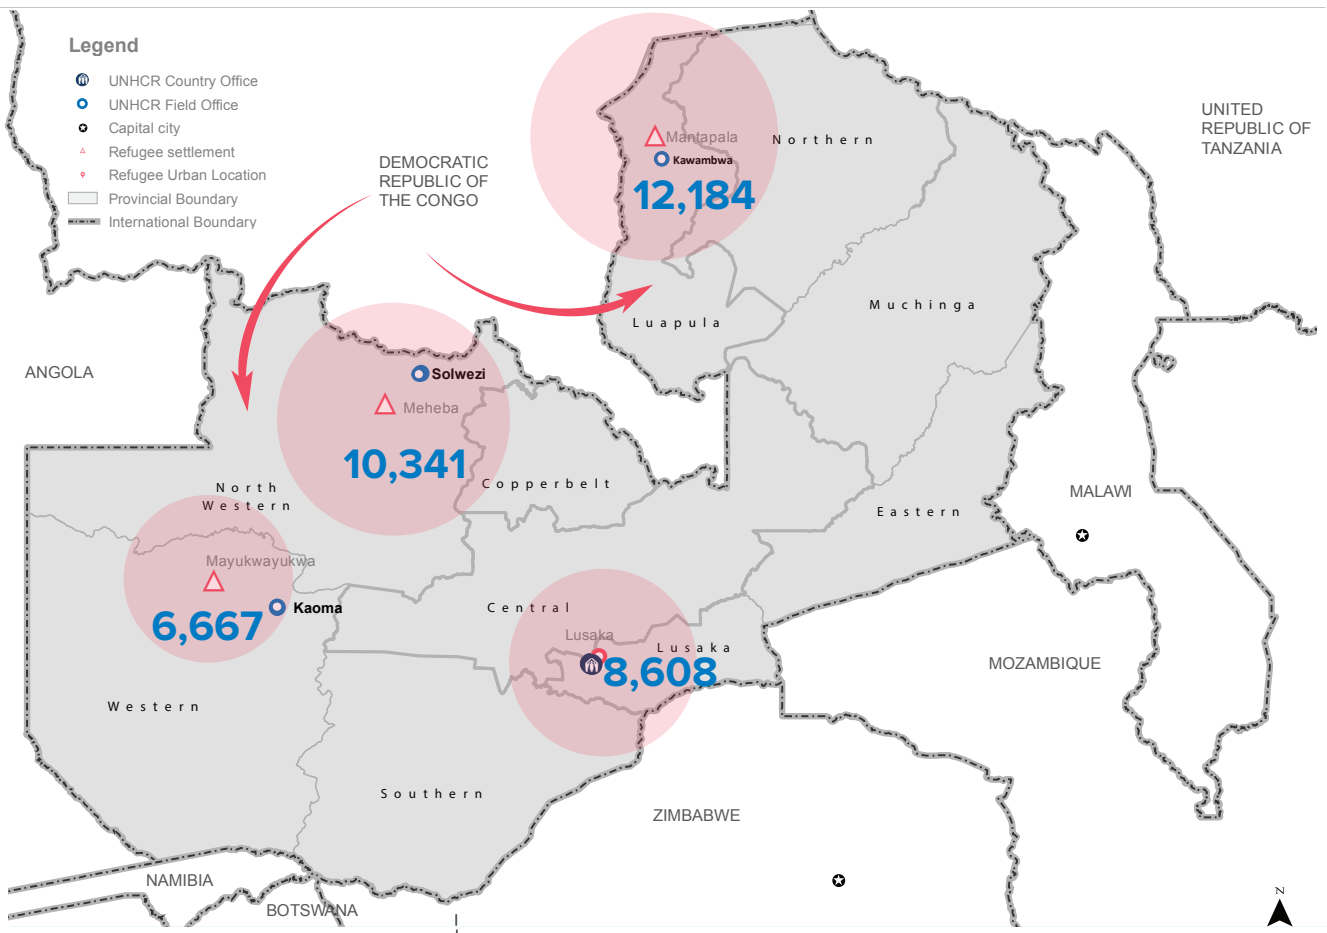

UNHCR Zambia

Refugees and Asylum Seekers from Democratic Republic of the Congo

As of 30 November 2018

KEY FIGURES

42,308*

* REFUGEES & ASYLUM SEEKERS
Including 4,429 refugees and asylum seekers self-settled

39,622

Refugees

2,686

Asylum Seekers

AGE & SEX COMPOSITION

ARRIVALS BY MONTH

POPULATION STOCK BY MONTH (in 2018)

BY AREA OF ORIGIN (ADMIN 2)

The boundaries and names shown and the designations used on this map do not imply official endorsement or acceptance by the United Nations.