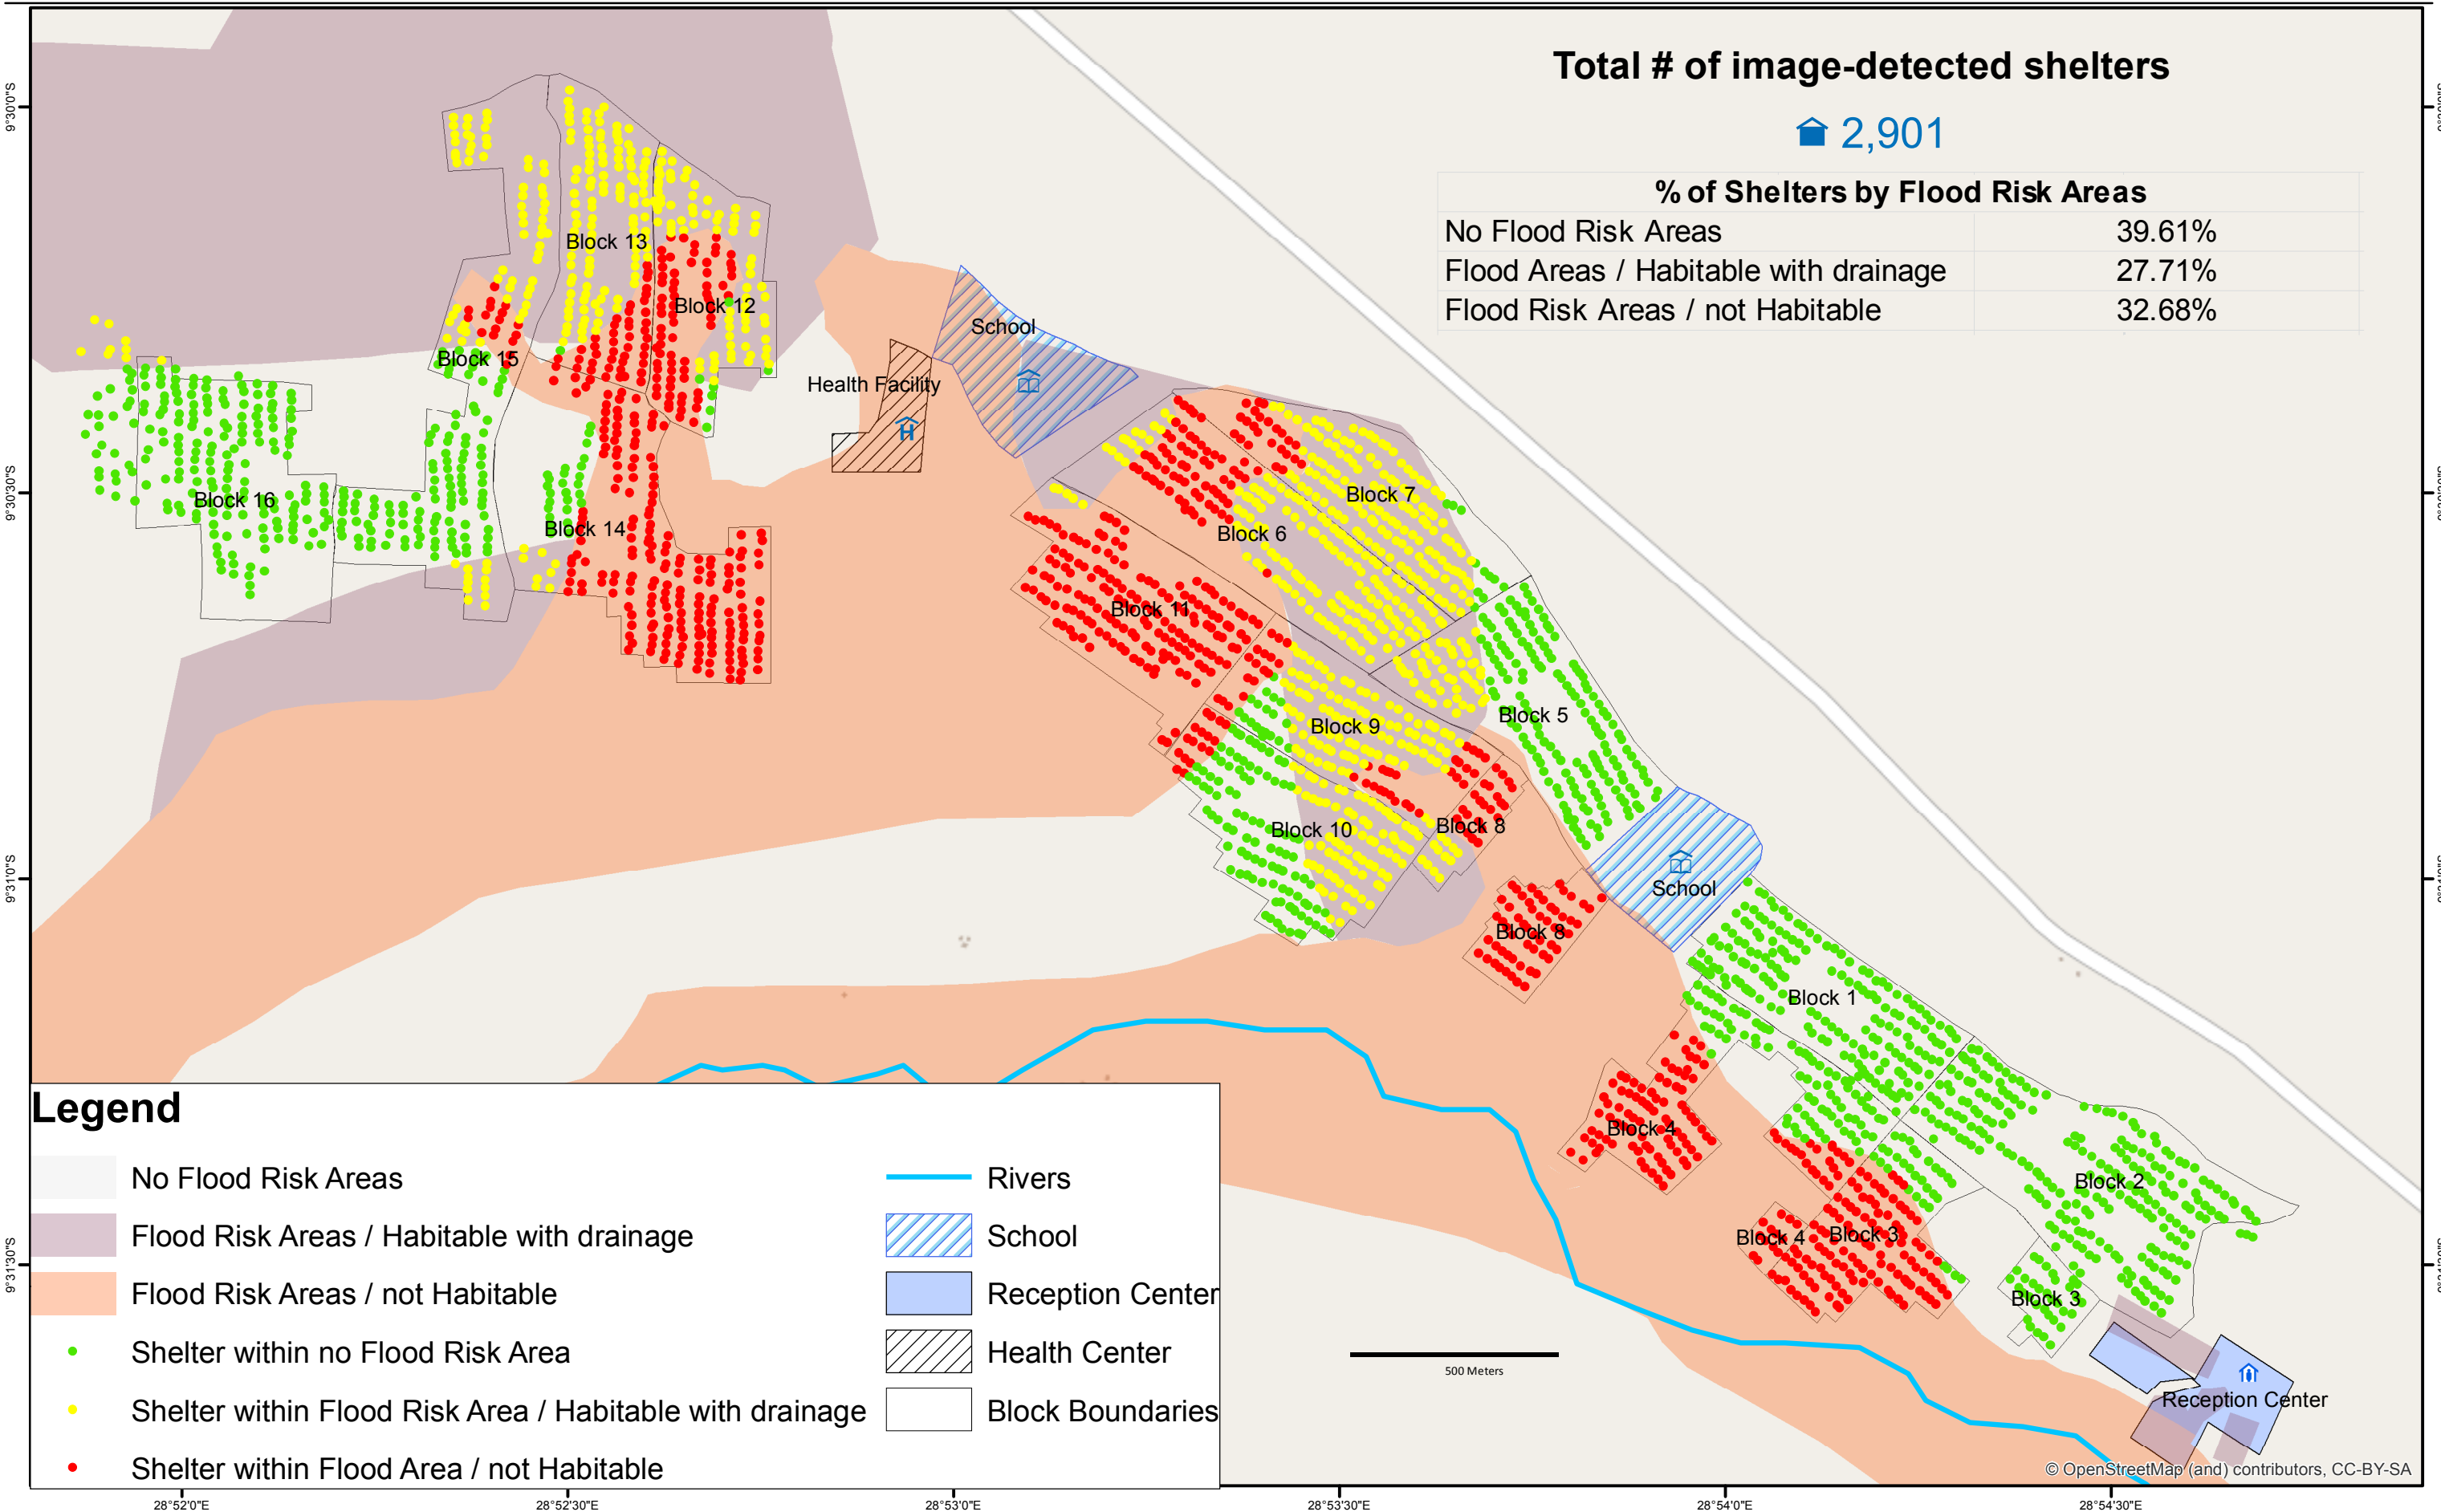

UNHCR Zambia: Mantapala Refugee Settlement - Proportion of Shelters within Flood Areas

As of 30 November 2018

The boundaries and names shown and the designations used on this map do not imply official endorsement or acceptance by the United Nations.