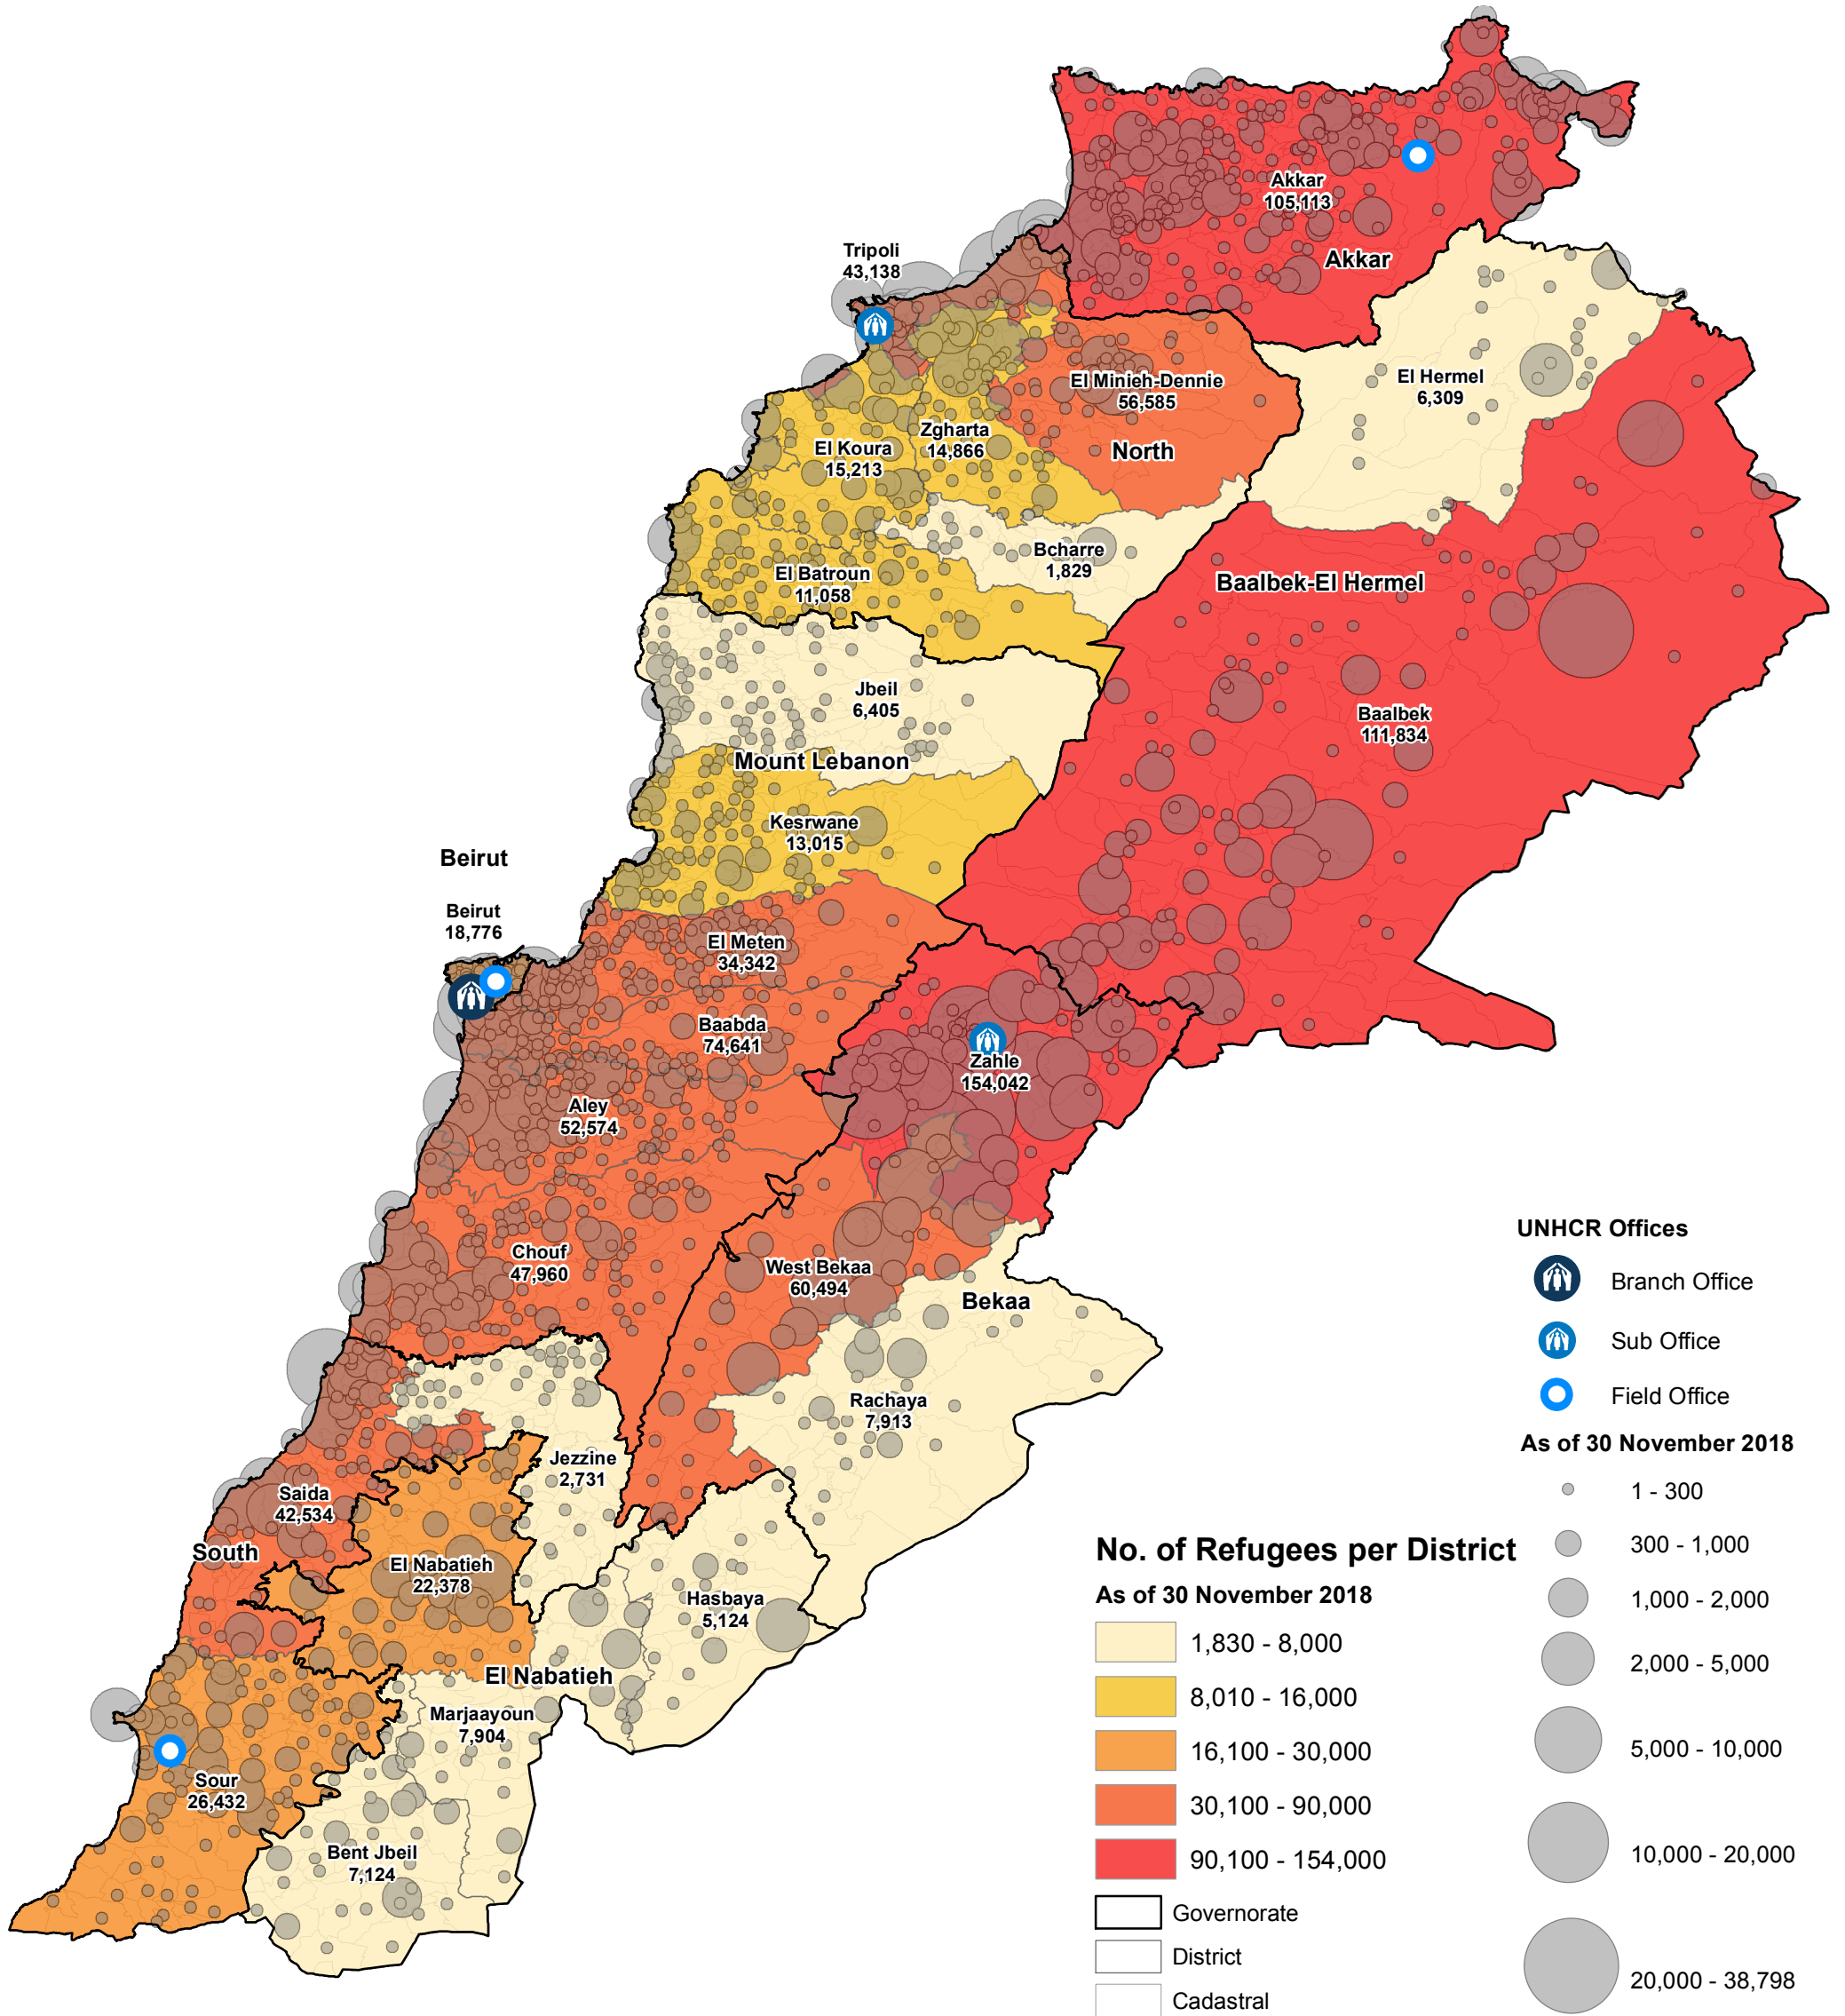

Total No. of Refugees **950,334**

This map has been produced by the Inter-Agency Information Management Unit of UNHCR based on maps and material provided by the Government of Lebanon for operational purposes. It does not constitute an official United Nations map. The designations employed and the presentation of material on this map do not imply the expression of any opinion whatsoever on the part of the Secretariat of the United Nations concerning the legal status of any country, territory, city or area or of its authorities, or concerning the delimitation of its frontiers or boundaries.

Data Sources:
- Refugee population and location data by UNHCR as of 30 November 2018. For more information on refugee data, contact Diana El Habr at elhabr@unhcr.org

GIS and Mapping by UNHCR Lebanon. For further information on map, contact Jad Ghosn at ghosn@unhcr.org or Maroun Sader at sader@unhcr.org