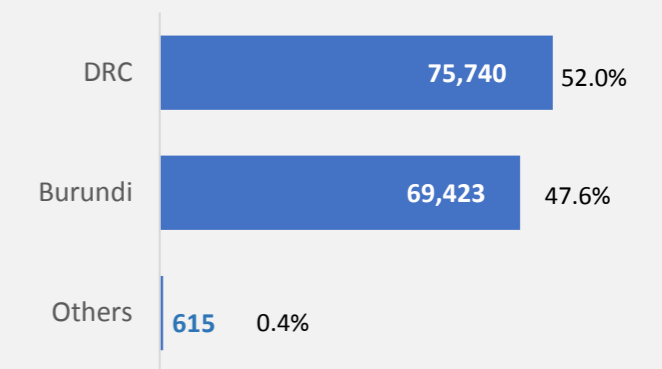

Population Figures

Active Total
149,520

Refugees
145,778

Asylum Seekers (Pending)
3,742

CoO Breakdown (Ref)

Age Breakdown

Monthly Registration Trends