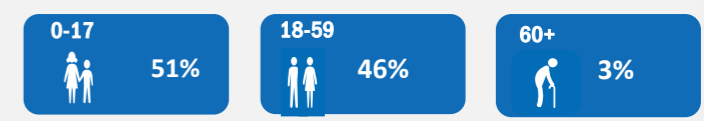

Population Figures

Active Total
149,520

Refugees
145,778

Asylum Seekers (Pending)
3,742

CoO Breakdown (Ref)

Age Breakdown

Monthly Registration Trends