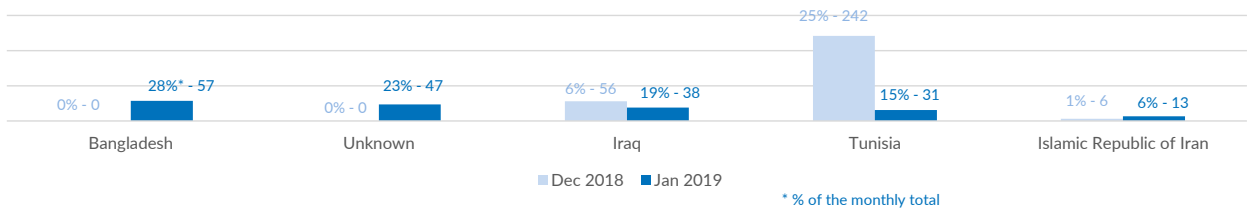

Most common sea arrival nationalities in Italy
(comparison with previous month)