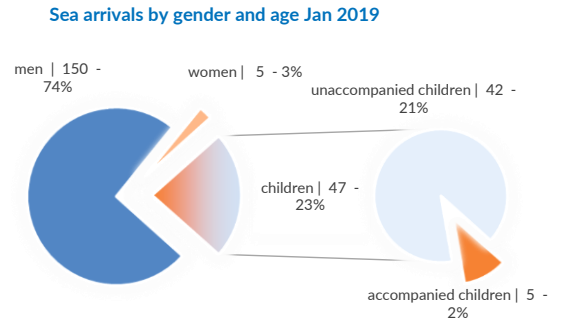

Italy weekly snapshot - 03 Feb 2019

(The charts below are based on figures from the Italian Ministry of Interior and UNHCR estimates. All figures are provisional and subject to change)

Total arrivals (1 Jan - 03 Feb 2019):	202
Total arrivals (1 Jan - 03 Feb 2018):	4,569
Total arrivals 1 Feb - 03 Feb 2019	0
Total arrivals 1 Feb - 03 Feb 2018	387
Average daily arrivals in February 2019 so far:	0
Average daily arrivals in January 2019:	7

Dead and missing in 2019 - Central Med (as of 03 Feb)	144
Dead and missing in 2019 - Mediterranean Sea (as of 03 Feb)	207
Dead and missing in 2018 - Central Med (as of 03 Feb)	303
Dead and missing in 2018 - Mediterranean Sea (as of 03 Feb)	340
Dead and missing in 2018 - Central Med	1,279
Dead and missing in 2018 - Mediterranean Sea	2,277

Estimated # of arrivals during the last seven days
(Based on arrivals or registration figures collected by UNHCR staff)

Mon, 28 Jan 2019	0
Tue, 29 Jan 2019	0
Wed, 30 Jan 2019	0
Thu, 31 Jan 2019	47
Fri, 01 Feb 2019	0
Sat, 02 Feb 2019	0
Sun, 03 Feb 2019	0