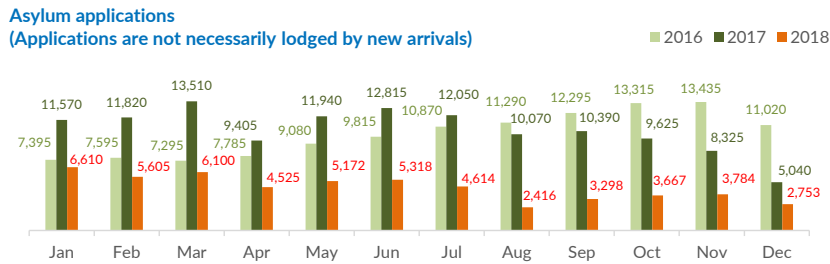

Italy weekly snapshot - 03 Feb 2019

(The charts below are based on figures from the Italian Ministry of Interior and UNHCR estimates. All figures are provisional and subject to change)

Total arrivals (1 Jan - 03 Feb 2019):	202
Total arrivals (1 Jan - 03 Feb 2018):	4,569
Total arrivals 1 Feb - 03 Feb 2019	0
Total arrivals 1 Feb - 03 Feb 2018	387
Average daily arrivals in February 2019 so far:	0
Average daily arrivals in January 2019:	7

Dead and missing in 2019 - Central Med (as of 03 Feb)	144
Dead and missing in 2019 - Mediterranean Sea (as of 03 Feb)	207
Dead and missing in 2018 - Central Med (as of 03 Feb)	303
Dead and missing in 2018 - Mediterranean Sea (as of 03 Feb)	340
Dead and missing in 2018 - Central Med	1,279
Dead and missing in 2018 - Mediterranean Sea	2,277

Estimated # of arrivals during the last seven days
(Based on arrivals or registration figures collected by UNHCR staff)

Mon, 28 Jan 2019	0
Tue, 29 Jan 2019	0
Wed, 30 Jan 2019	0
Thu, 31 Jan 2019	47
Fri, 01 Feb 2019	0
Sat, 02 Feb 2019	0
Sun, 03 Feb 2019	0