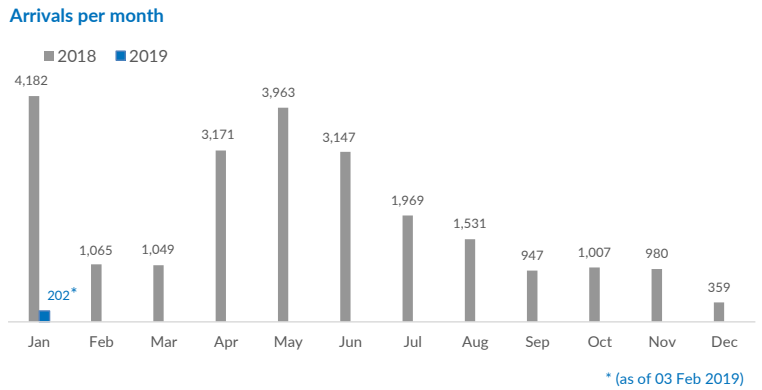

Italy weekly snapshot - 03 Feb 2019

(The charts below are based on figures from the Italian Ministry of Interior and UNHCR estimates. All figures are provisional and subject to change)

Total arrivals (1 Jan - 03 Feb 2019):	202
Total arrivals (1 Jan - 03 Feb 2018):	4,569
Total arrivals 1 Feb - 03 Feb 2019	0
Total arrivals 1 Feb - 03 Feb 2018	387
Average daily arrivals in February 2019 so far:	0
Average daily arrivals in January 2019:	7

Dead and missing in 2019 - Central Med (as of 03 Feb)	144
Dead and missing in 2019 - Mediterranean Sea (as of 03 Feb)	207
Dead and missing in 2018 - Central Med (as of 03 Feb)	303
Dead and missing in 2018 - Mediterranean Sea (as of 03 Feb)	340
Dead and missing in 2018 - Central Med	1,279
Dead and missing in 2018 - Mediterranean Sea	2,277

Estimated # of arrivals during the last seven days
(Based on arrivals or registration figures collected by UNHCR staff)

Mon, 28 Jan 2019	0
Tue, 29 Jan 2019	0
Wed, 30 Jan 2019	0
Thu, 31 Jan 2019	47
Fri, 01 Feb 2019	0
Sat, 02 Feb 2019	0
Sun, 03 Feb 2019	0