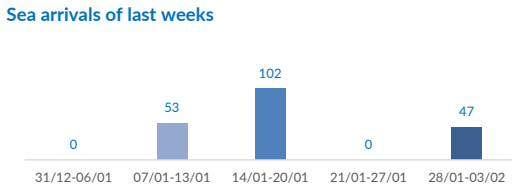

Italy weekly snapshot - 03 Feb 2019

(The charts below are based on figures from the Italian Ministry of Interior and UNHCR estimates. All figures are provisional and subject to change)

Total arrivals (1 Jan - 03 Feb 2019):	202
Total arrivals (1 Jan - 03 Feb 2018):	4,569
Total arrivals 1 Feb - 03 Feb 2019	0
Total arrivals 1 Feb - 03 Feb 2018	387
Average daily arrivals in February 2019 so far:	0
Average daily arrivals in January 2019:	7

Dead and missing in 2019 - Central Med (as of 03 Feb)	144
Dead and missing in 2019 - Mediterranean Sea (as of 03 Feb)	207
Dead and missing in 2018 - Central Med (as of 03 Feb)	303
Dead and missing in 2018 - Mediterranean Sea (as of 03 Feb)	340
Dead and missing in 2018 - Central Med	1,279
Dead and missing in 2018 - Mediterranean Sea	2,277

Estimated # of arrivals during the last seven days
(Based on arrivals or registration figures collected by UNHCR staff)

Mon, 28 Jan 2019	0
Tue, 29 Jan 2019	0
Wed, 30 Jan 2019	0
Thu, 31 Jan 2019	47
Fri, 01 Feb 2019	0
Sat, 02 Feb 2019	0
Sun, 03 Feb 2019	0