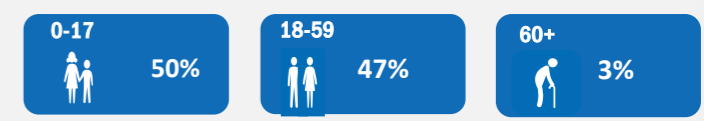

Population Figures

Active Total	149,602
Refugees	147,741
Asylum Seekers (Pending)	1,861

CoO Breakdown (Ref)

Age Breakdown

Monthly Registration Trends