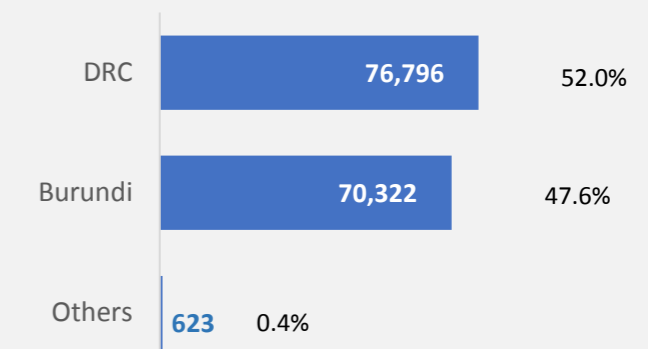

Population Figures

Active Total	149,602
Refugees	147,741
Asylum Seekers (Pending)	1,861

CoO Breakdown (Ref)

Age Breakdown

Monthly Registration Trends