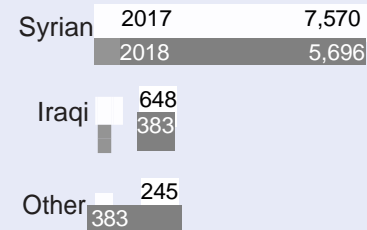

Resettlement in 2017 & 2018

Referrals Submitted - Individuals