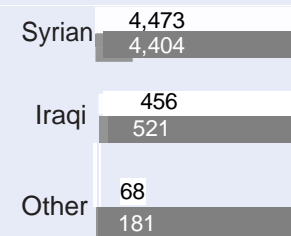

Departures - Individuals