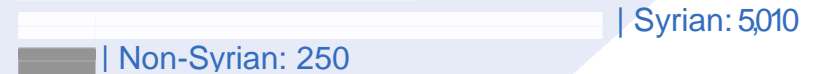

Refugee Quota for 2019