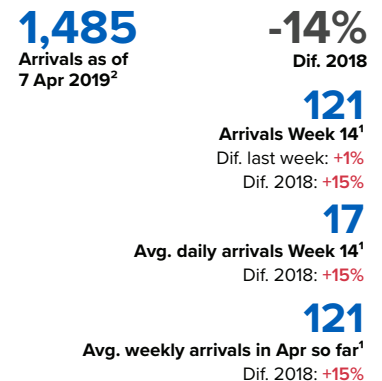

SPAIN Weekly snapshot - Week 14 (1 - 7 Apr 2019)

The charts below are based on figures from the Ministry of Interior and UNHCR estimates. All figures are provisional and subject to change

Refugees & migrants: sea and land arrivals in week 14¹

Total Sea and Land

Sea

Land (Ceuta & Melilla)

Sea and land arrivals during the last five weeks¹

Arrivals per month²

Most common nationalities, Jan-Feb 2019²

Demographic breakdown, Jan-Feb 2019²