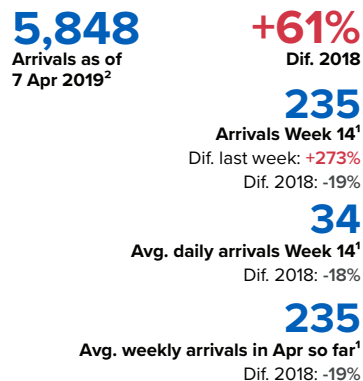

SPAIN Weekly snapshot - Week 14 (1 - 7 Apr 2019)

The charts below are based on figures from the Ministry of Interior and UNHCR estimates. All figures are provisional and subject to change

Refugees & migrants: sea and land arrivals in week 14¹

Total Sea and Land

Sea

Land (Ceuta & Melilla)

Sea and land arrivals during the last five weeks¹

Arrivals per month²

Most common nationalities, Jan-Feb 2019²

Demographic breakdown, Jan-Feb 2019²