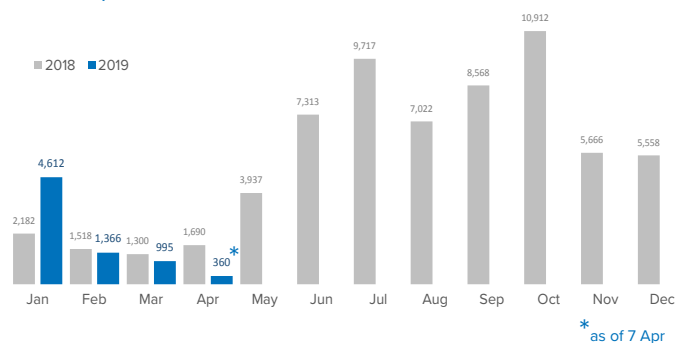

SPAIN Weekly snapshot - Week 14 (1 - 7 Apr 2019)

The charts below are based on figures from the Ministry of Interior and UNHCR estimates. All figures are provisional and subject to change

Refugees & migrants: sea and land arrivals in week 14¹

Total Sea and Land

Sea

Land (Ceuta & Melilla)

Sea and land arrivals during the last five weeks¹

Arrivals per month²

Most common nationalities, Jan-Feb 2019²

Demographic breakdown, Jan-Feb 2019²