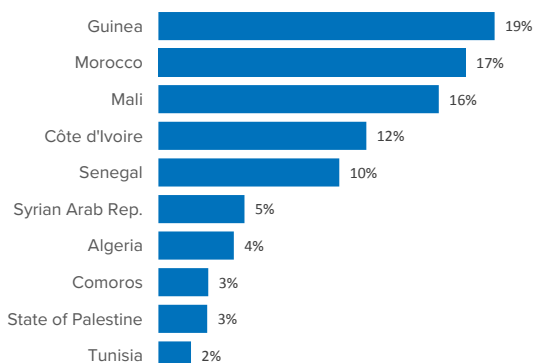

SPAIN Weekly snapshot - Week 14 (1 - 7 Apr 2019)

The charts below are based on figures from the Ministry of Interior and UNHCR estimates. All figures are provisional and subject to change

Refugees & migrants: sea and land arrivals in week 14¹

Total Sea and Land

Sea

Land (Ceuta & Melilla)

Sea and land arrivals during the last five weeks¹

Arrivals per month²

Most common nationalities, Jan-Feb 2019²

Demographic breakdown, Jan-Feb 2019²