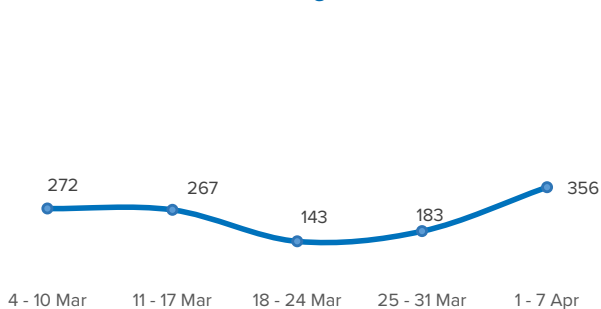

SPAIN Weekly snapshot - Week 14 (1 - 7 Apr 2019)

The charts below are based on figures from the Ministry of Interior and UNHCR estimates. All figures are provisional and subject to change

Refugees & migrants: sea and land arrivals in week 14¹

Total Sea and Land

Sea

Land (Ceuta & Melilla)

Sea and land arrivals during the last five weeks¹

Arrivals per month²

Most common nationalities, Jan-Feb 2019²

Demographic breakdown, Jan-Feb 2019²