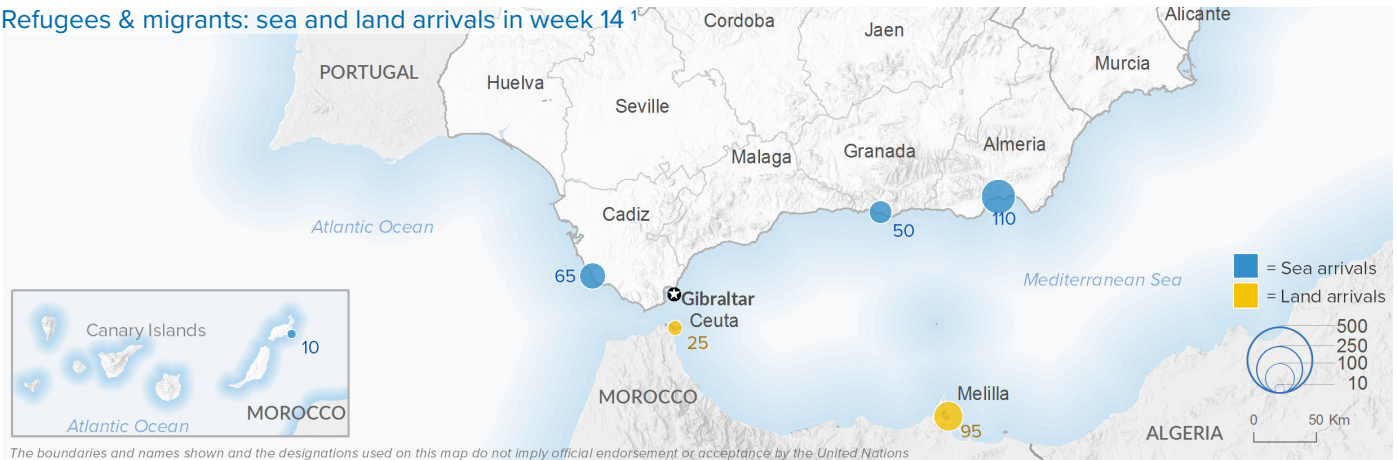

SPAIN Weekly snapshot - Week 14 (1 - 7 Apr 2019)

The charts below are based on figures from the Ministry of Interior and UNHCR estimates. All figures are provisional and subject to change

Refugees & migrants: sea and land arrivals in week 14¹

Total Sea and Land

Sea

Land (Ceuta & Melilla)

Sea and land arrivals during the last five weeks¹

Arrivals per month²

Most common nationalities, Jan-Feb 2019²

Demographic breakdown, Jan-Feb 2019²