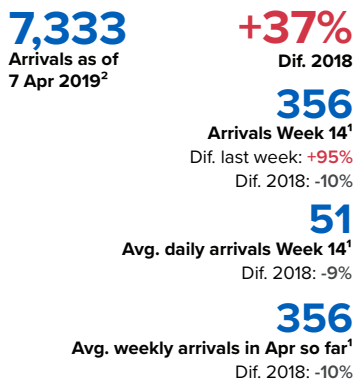

SPAIN Weekly snapshot - Week 14 (1 - 7 Apr 2019)

The charts below are based on figures from the Ministry of Interior and UNHCR estimates. All figures are provisional and subject to change

Refugees & migrants: sea and land arrivals in week 14¹

Total Sea and Land

Sea

Land (Ceuta & Melilla)

Sea and land arrivals during the last five weeks¹

Arrivals per month²

Most common nationalities, Jan-Feb 2019²

Demographic breakdown, Jan-Feb 2019²