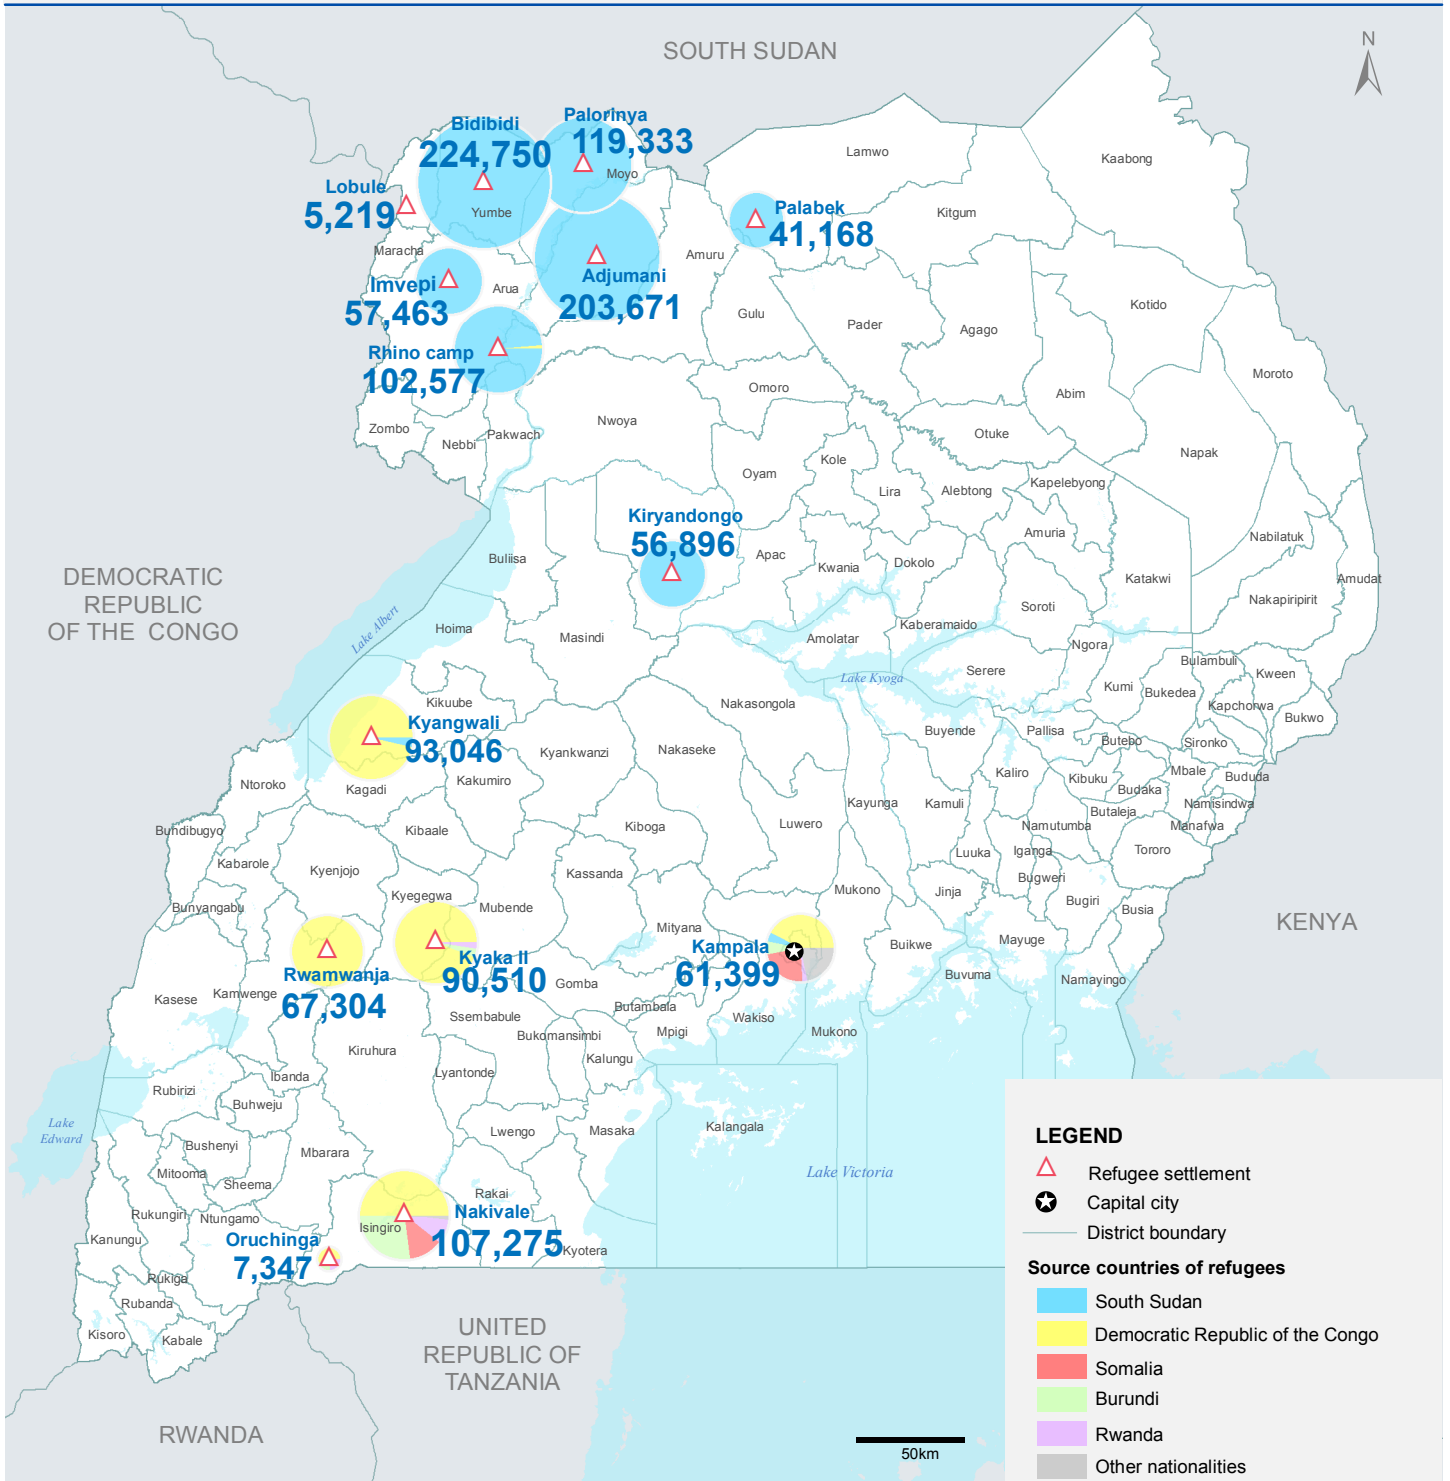

Refugees and Asylum-Seekers in Uganda

Uganda Refugee Response

31 March 2019

Total refugees and asylum-seekers
1,239,912

Countries of origin

SOUTH SUDAN	808,554
DRC	332,506
BURUNDI	38,526
SOMALIA	27,899
RWANDA	15,170
OTHERS	17,257

Refugees per settlement

BIDIBIDI	18%
ADJUMANI	16%
PALORINYA	10%
NAKIVALE	9%
RHINO CAMP	8%
KYANGWALI	8%
KYAKA II	7%
IMVEPI	5%
KAMPALA	5%
KIRYANDONGO	5%
RWAMWANJA	5%
PALABEK	3%
ORUCHINGA	0.6%
LOBULE	0.4%

The boundaries and names shown and the designations used on this map do not imply official endorsement or acceptance by the United Nations.