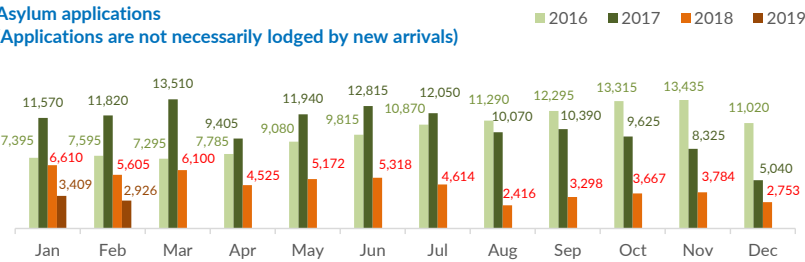

Asylum applications

(Applications are not necessarily lodged by new arrivals)