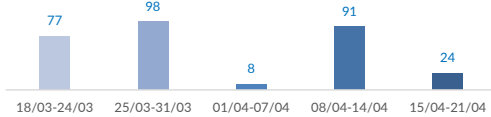

Sea arrivals of last weeks