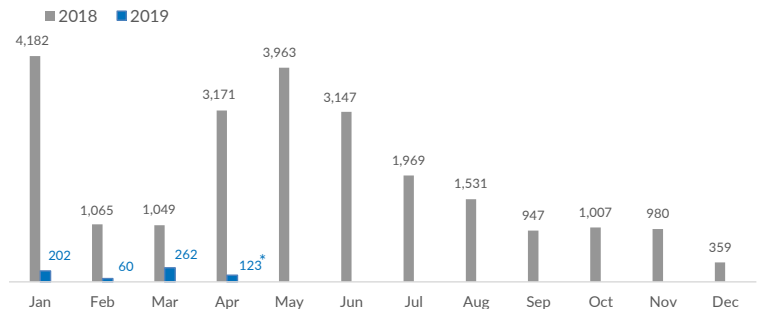

Arrivals per month