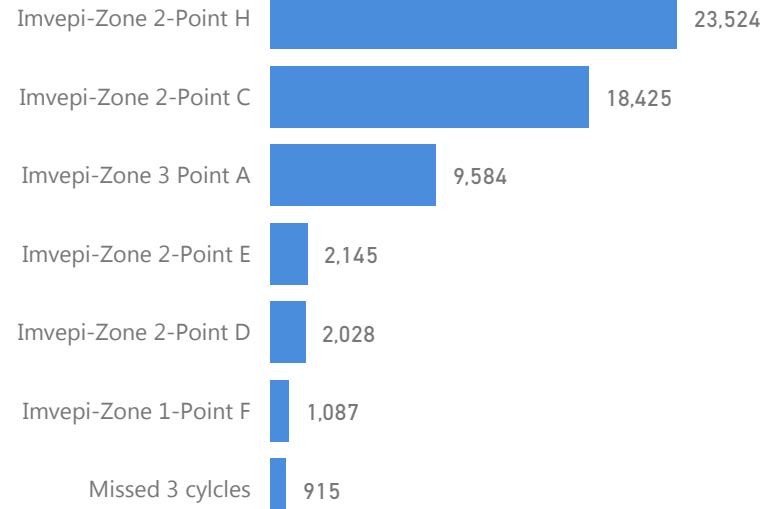

Total Population

57,758

Total Households

16,565

Women and Children

85 %
49,064

Elderly
3 %
1,764

Total Refugees

57,748

Total Asylum-Seekers

10

Women
53 %
30,427

Youth 15-24
21 %
12,023

Assistance Location

Age & Gender Breakdown

New Registration By Month

South Sudanese By Ethnicity - Top 7

Country of Origin - Top 5	Total
South Sudan	57,713
Sudan	20
Democratic Republic of the Congo	18
Central African Republic	5
Chad	1
Senegal	1

Specific Needs - Top 7