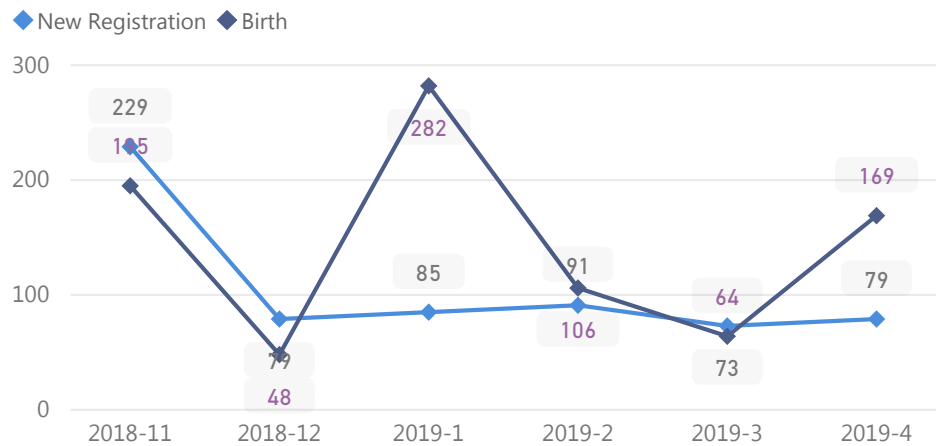

Total Population

57,758

Total Households

16,565

Women and Children

85 %
49,064

Elderly
3 %
1,764

Total Refugees

57,748

Total Asylum-Seekers

10

Women
53 %
30,427

Youth 15-24
21 %
12,023

Assistance Location

Age & Gender Breakdown

New Registration By Month

South Sudanese By Ethnicity - Top 7

Country of Origin - Top 5	Total
South Sudan	57,713
Sudan	20
Democratic Republic of the Congo	18
Central African Republic	5
Chad	1
Senegal	1

Specific Needs - Top 7