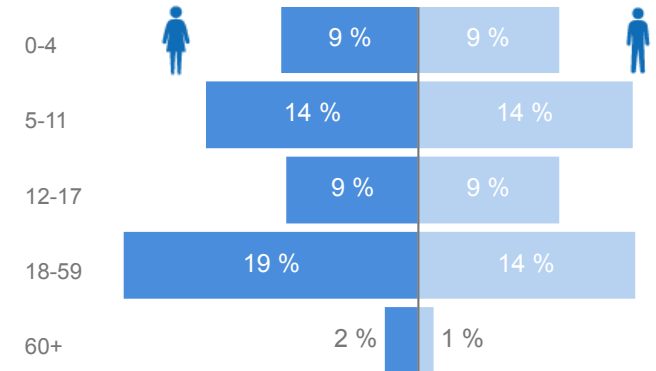

Total Population

57,758

Total Households

16,565

Women and Children

85 %
49,064

Elderly
3 %
1,764

Total Refugees

57,748

Total Asylum-Seekers

10

Women
53 %
30,427

Youth 15-24
21 %
12,023

Assistance Location

Age & Gender Breakdown

New Registration By Month

South Sudanese By Ethnicity - Top 7

Country of Origin - Top 5	Total
South Sudan	57,713
Sudan	20
Democratic Republic of the Congo	18
Central African Republic	5
Chad	1
Senegal	1

Specific Needs - Top 7