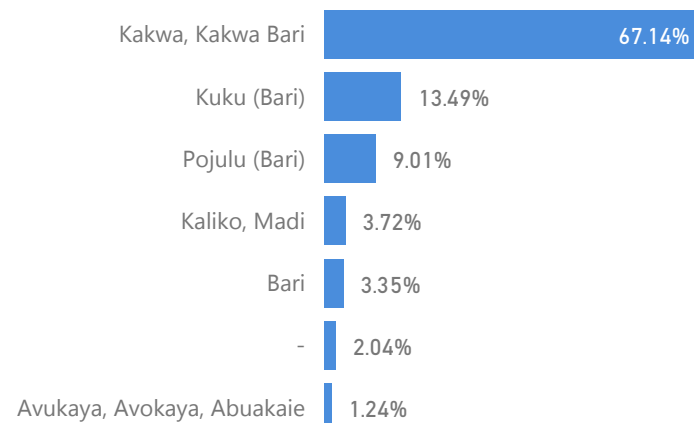

57,748

Total Asylum-Seekers

10

Women
53 %
30,427

Youth 15-24
21 %
12,023

Assistance Location

Age & Gender Breakdown

New Registration By Month

South Sudanese By Ethnicity - Top 7

Country of Origin - Top 5	Total
South Sudan	57,713
Sudan	20
Democratic Republic of the Congo	18
Central African Republic	5
Chad	1
Senegal	1

Specific Needs - Top 7