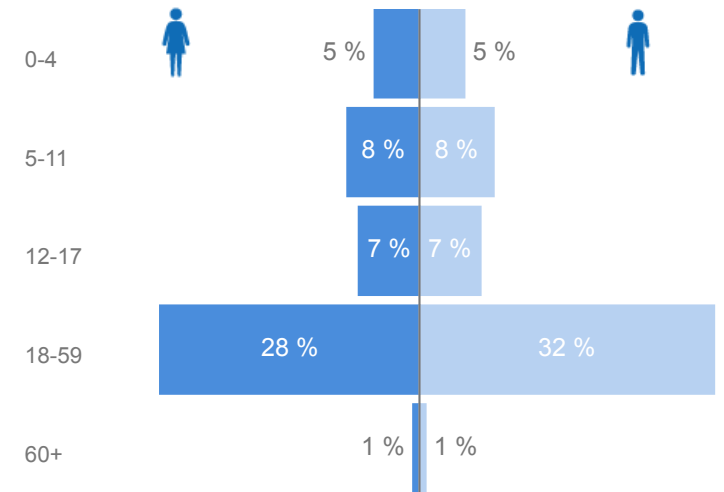

Total Population

63,125

Total Refugees

45,329

Total Households

30,651

Total Asylum-Seekers

17,796

Women and Children

67 %
42,587

Women

48 %
30,284

Elderly

1 %
843

Youth 15-24

26 %
16,671

Country of Origin - Top 15	Total
Democratic Republic of the Congo	25,288
Somalia	16,017
Eritrea	10,391
Burundi	3,887
South Sudan	2,713
Ethiopia	1,718
Rwanda	1,539
Sudan	1,125
Pakistan	311
Turkey	33
Yemen	27
Congo, Republic of the	25
Syrian Arab Republic	13
Egypt	9
Chad	7

Age & Gender Breakdown