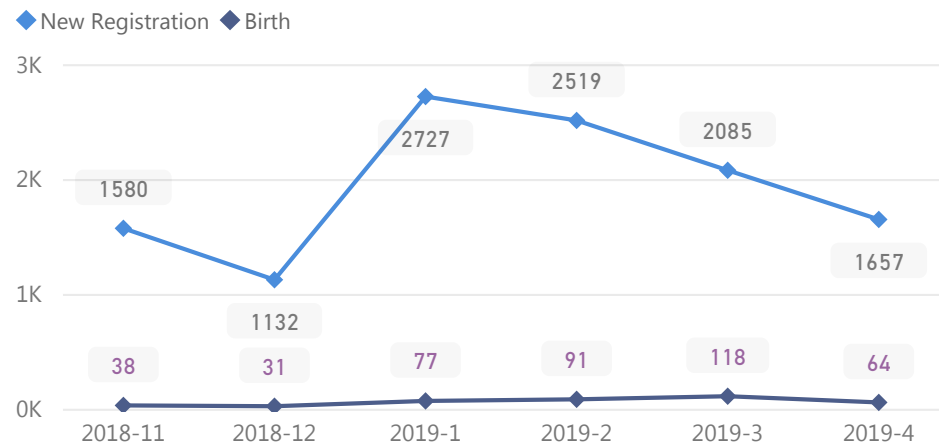

New Registration By Month