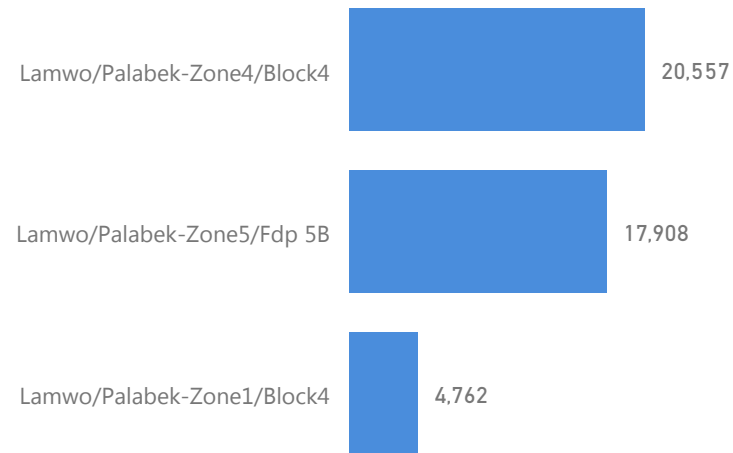

Elderly

2 %

1,075

Total Refugees

42,970

Total Asylum-Seekers

268

Women

51 %

22,257

Youth 15-24

21 %

9,247

Assistance Location

Age & Gender Breakdown

Country of Origin - Top 5	Total
South Sudan	43,013
Sudan	225

New Registration By Month

South Sudanese By Ethnicity - Top 5

Specific Needs - Top 7

3,305  **2,302** 