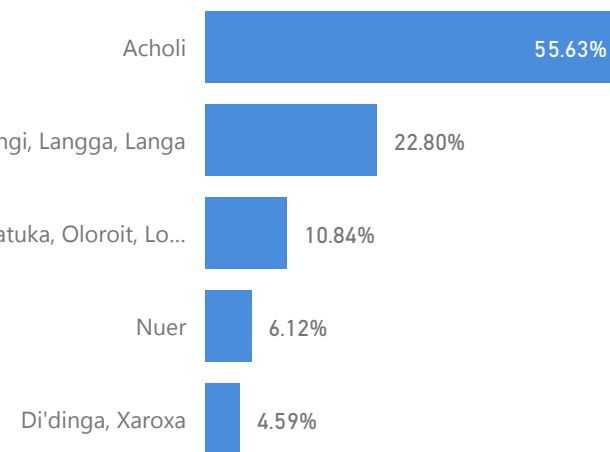

Elderly

2 %

1,075

Total Refugees

42,970

Total Asylum-Seekers

268

Women

51 %

22,257

Youth 15-24

21 %

9,247

Assistance Location

Age & Gender Breakdown

Country of Origin - Top 5	Total
South Sudan	43,013
Sudan	225

New Registration By Month

South Sudanese By Ethnicity - Top 5

Specific Needs - Top 7

3,305  **2,302** 