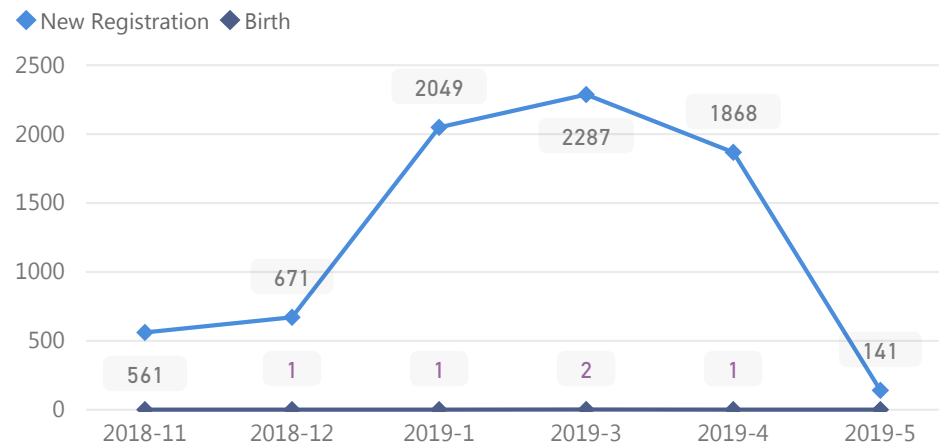

Elderly

2 %

1,075

Total Refugees

42,970

Total Asylum-Seekers

268

Women

51 %

22,257

Youth 15-24

21 %

9,247

Assistance Location

Age & Gender Breakdown

Country of Origin - Top 5	Total
South Sudan	43,013
Sudan	225

New Registration By Month

South Sudanese By Ethnicity - Top 5

Specific Needs - Top 7

3,305  **2,302** 