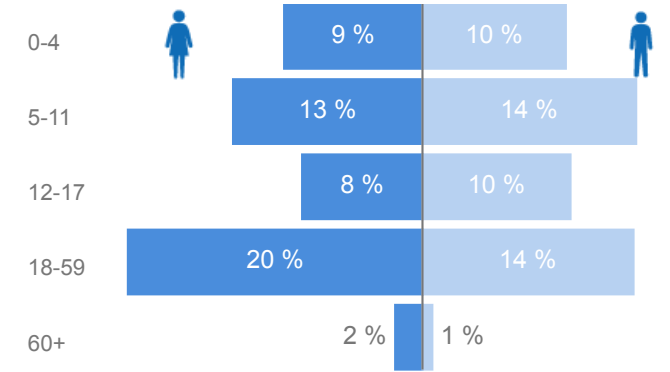

Elderly

2 %

1,075

Total Refugees

42,970

Total Asylum-Seekers

268

Women

51 %

22,257

Youth 15-24

21 %

9,247

Assistance Location

Age & Gender Breakdown

Country of Origin - Top 5	Total
South Sudan	43,013
Sudan	225

New Registration By Month

South Sudanese By Ethnicity - Top 5

Specific Needs - Top 7

3,305  **2,302** 