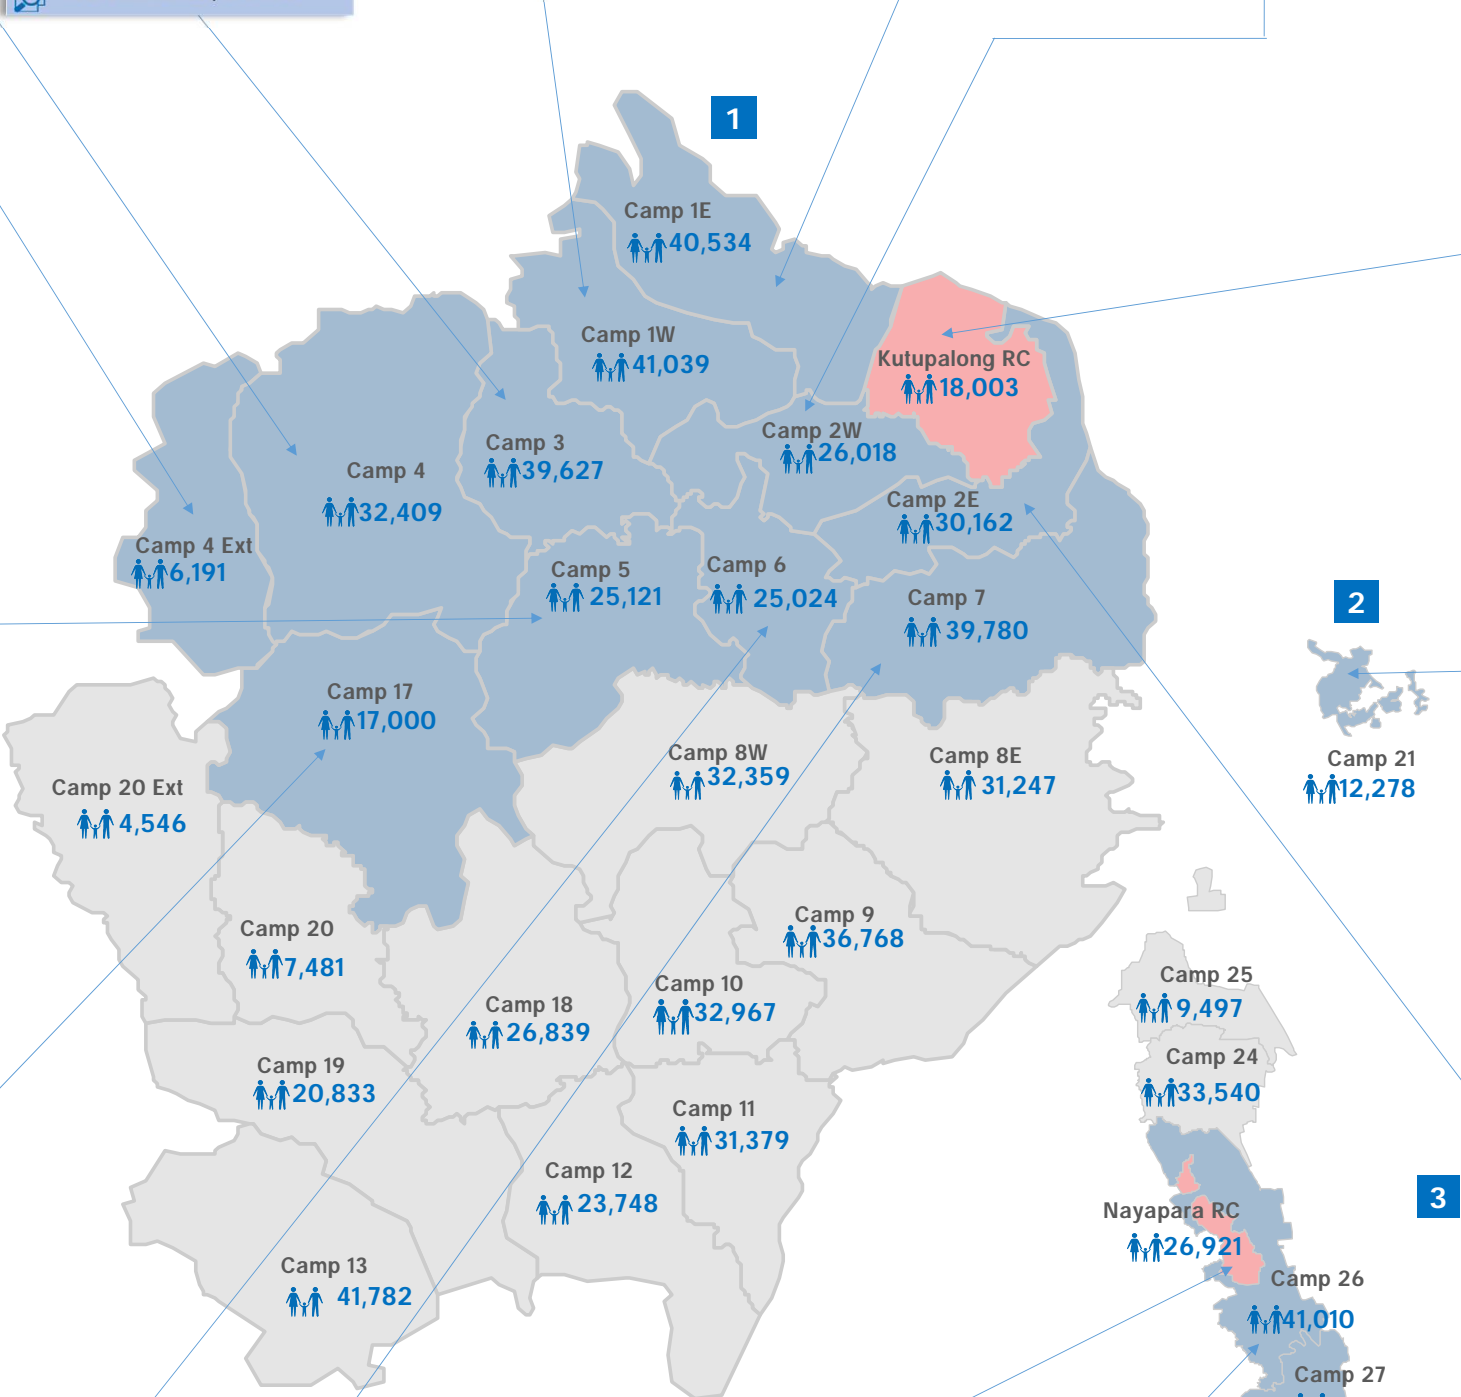

Camp 1W	37
HELNETAS/ACTED	
TAI, HI	
RI, BRAC, HI, SCI, CODEC, BITA	
TAI, CARE/COAST, MUKTI, RI, RTMI, DCA, CPI, IRC	
CODEC, SCI, Sesame workshop, BRAC, Plan, MUKTI, COAST, COTE	
GK, ACF, BRAC, HI, RTMI, CPI, HAEFA	
TDH, ACF, BRAC	
BRAC, YPSA	
BRAC, CARITAS, BDRCS, Tearfund/CCDB, MUKTI	
BRAC, ACF, CARE/COAST, CARITAS, SHED, OXFAM, SCI, MUKTI, NGOF, MoDMR, WA, Plan, Tearfund/CCDB, DPHE, ICCO/ACT, COTE	
CNRS, IUCN	
HELNETAS/REACH, NPM/IOM	

Camp 1E	36
BRAC	
TAI, HI	
BRAC, HI, SCI, RI, CODEC, BITA	
RTMI, CARE/COAST, RI, TAI, IRC	
CODEC, SCI, Sesame workshop, SCI/YPSA, BRAC, Plan, DAM, COAST, RISDA, COTE, MUKTI	
BRAC, RTMI, HI, Friendship, MI/GK	
TDH, BRAC, ACF, MI/GK	
BRAC	
BRAC, BDRCS, Tearfund/CCDB, Tearfund/COAST	
BRAC, ACF, CARE/COAST, SHED, OXFAM, TDH, MUKTI, MoDMR, WVI, OBAT, Tearfund/CCDB, DPHE, ICCO/ACT, COTE	
IUCN	
HELNETAS/REACH, NPM/IOM	

Camp 2W	28
DRC	
DRC, TAI	
CODEC, BRAC, BITA, IRC, DRC	
BRAC, TAI, MUKTI, IRC, RI	
CODEC, SCI, Sesame workshop, MUKTI, COAST, COTE	
GK, ACF, BRAC, RTMI, IRC	
ACF, BRAC	
BRAC	
DRC, BDRCS	
ACF, BRAC, SHED, MUKTI, MoDMR, WA, DPHE, ICCO/ACT, HYSAWA	
CNRS, IUCN	
HELNETAS/REACH, NPM/IOM, ACF, SHED/IOM	

Camp 4 Ext	17
HELNETAS/ACTED	
BRAC, CARITAS	
BRAC, DCA	
BRAC, SCI, Sesame workshop	
BRAC, GK	
ACF	
OXFAM, SCI	
BRAC, CARITAS, BDRCS	
BRAC, IFRC/BDRCS, OXFAM, NGOF	
IUCN	
HELNETAS/REACH, NPM/IOM	

Kutupalong RC	28
BRAC	
TAI, HI	
SCI, ACF, Friendship, HI, TDH, UP/SMKK, SIF, FDF, MC	
TAI, MUKTI, WVI, IRC, BRAC	
CODEC, SCI, Sesame workshop, TAI, HI	
GK, MDMR/RRRC, RTMI, HI, RRRRC(RHU)	
ACF	
BRAC, BDRCS	
NGOF, OXFAM, ACF, BRAC, DPHE	
IUCN	
HELNETAS/REACH, NPM/IOM	

Camp 21	28
ADRA	
BNWLA, BRAC, HI	
SCI, COAST, HI, IRC	
BNWLA, BRAC, DCA, BRAC, BNWLA, DRC	
CODEC, SCI, Sesame workshop, BRAC, DCA, Friendship, DAM, MUKTI	
BRAC, ACF, SCI, HI, GC	
ACF, SCI, BRAC, CWW	
DCA, OXFAM/YPSA, ICRC/BDRCS	
ADRA, BDRCS, Embassy of Oman	
SI, BRAC, DCA, SCI, OBAT, DPHE	
IUCN	
HELNETAS/REACH, NPM/IOM, ADRA	

Camp 2E	24
DRC	
DRC, TAI	
CODEC, BRAC, BITA, DRC	
BRAC, MUKTI, TAI, RI	
CODEC, SCI, Sesame workshop, BRAC, MUKTI, COAST, COTE	
BRAC, MSF, ACF	
BRAC, SARPV, ACF	
BRAC	
DRC, BDRCS	
ACF, BRAC, SHED, SCI, MUKTI, MoDMR, WA, DPHE	
IUCN	
HELNETAS/REACH, NPM/IOM, ACF, SHED/IOM	

Camp 5	38
DRC	
DRC, HI, TAI, BRAC	
TDH, BRAC, HI, SCI	
BRAC, TAI, RI	
CODEC, SCI, Sesame workshop, BRAC, Friendship, DAM, MUKTI, JCF, OBAT/Prantic, COTE	
BRAC, FH/MTI, HI, FH, MTI, RTMI, SMKK	
CWW, BRAC	
YPSA	
DRC, CARITAS, BDRCS, AFAD, MUKTI	
NGOF, ACF, BRAC, OXFAM, SCI, MoDMR, WA, OBAT, MSF, DPHE, GRC/BDRCS, MUKTI	
CNRS, IUCN	
HELNETAS/REACH, NPM/IOM	

Camp 17	41
HELNETAS/ACTED	
BRAC, HI, YPSA,	
RI, HI, TDH, SCI, BRAC, BITA, Plan, DSK, AMURT/SKUS	
BRAC, RI, DCA, PULSE, MUKTI, RTMI, BNWLA, PIN	
BRAC, SCI, Sesame workshop, SCI/YPSA, Friendship, DAM, MUKTI, JCF, COTE, AMURT/SKUS	
BRAC, HI, RI, SCI, RTMI	
SCI, CWW	
SCI, YPSA, DEC/AAB	
BRAC, ADRA, Embassy of Oman, BDRCS	
NGOF, BRAC, CARITAS, Friendship, SCI, Plan, OBAT, MSF, DSK, GRC/BDRCS, SPACE, TRCS/BDRCS, KNH/DSK	
IUCN	
HELNETAS/REACH, NPM/IOM	

Camp 7	36
BRAC	
BNWLA, DRC, HELNETAS/SCI/PIN	
CODEC, TDH, DRC	
BNWLA, PULSE, MUKTI, BRAC, RTMI	
CODEC, SCI, Sesame workshop, ACF, BRAC, Friendship, Plan, DAM, MUKTI, JCF, SKB, SIF	
BRAC, FH, Friendship	
ACF, BRAC, SHED	
BRAC	
BRAC, BDRCS	
ACF, BRAC, OXFAM, NGOF, WVI, TDH, MoDMR, PA, Friendship, Plan, OBAT, MSF, DPHE, IHH/SKB, COTE/MUKTI	
CNRS, IUCN	
HELNETAS/REACH, NPM/IOM	

Nayapara RC	21
ADRA	
TAI, HI	
SCI	
RI, TAI, IRC, BRAC, MUKTI	
CODEC, SCI, Sesame workshop, TAI	
GK, MDMR/RRRC, RTMI, HI, RRRRC(RHU)	
ACF	
ACF	
ADRA, BDRCS	
NGOF, OXFAM, MUKTI	
IUCN	
HELNETAS/REACH	

Camp 26	29
ADRA	
BNWLA, BRAC, HI, TAI	
RI, SCI, HI	
BNWLA, RI, TAI, OXFAM, MUKTI	
CODEC, SCI, Sesame workshop, BRAC, SCI/YPSA, DAM, RISDA, HI	
BRAC, ACF, RI, HI, TDH, MSF, GRC/BDRCS	
ACF	
MUKTI, ACF	
ADRA, BDRCS	
NGOF, OXFAM, BRAC, BGS, SI, DPHE, Nabolok	
IUCN	
HELNETAS/REACH, NPM/IOM