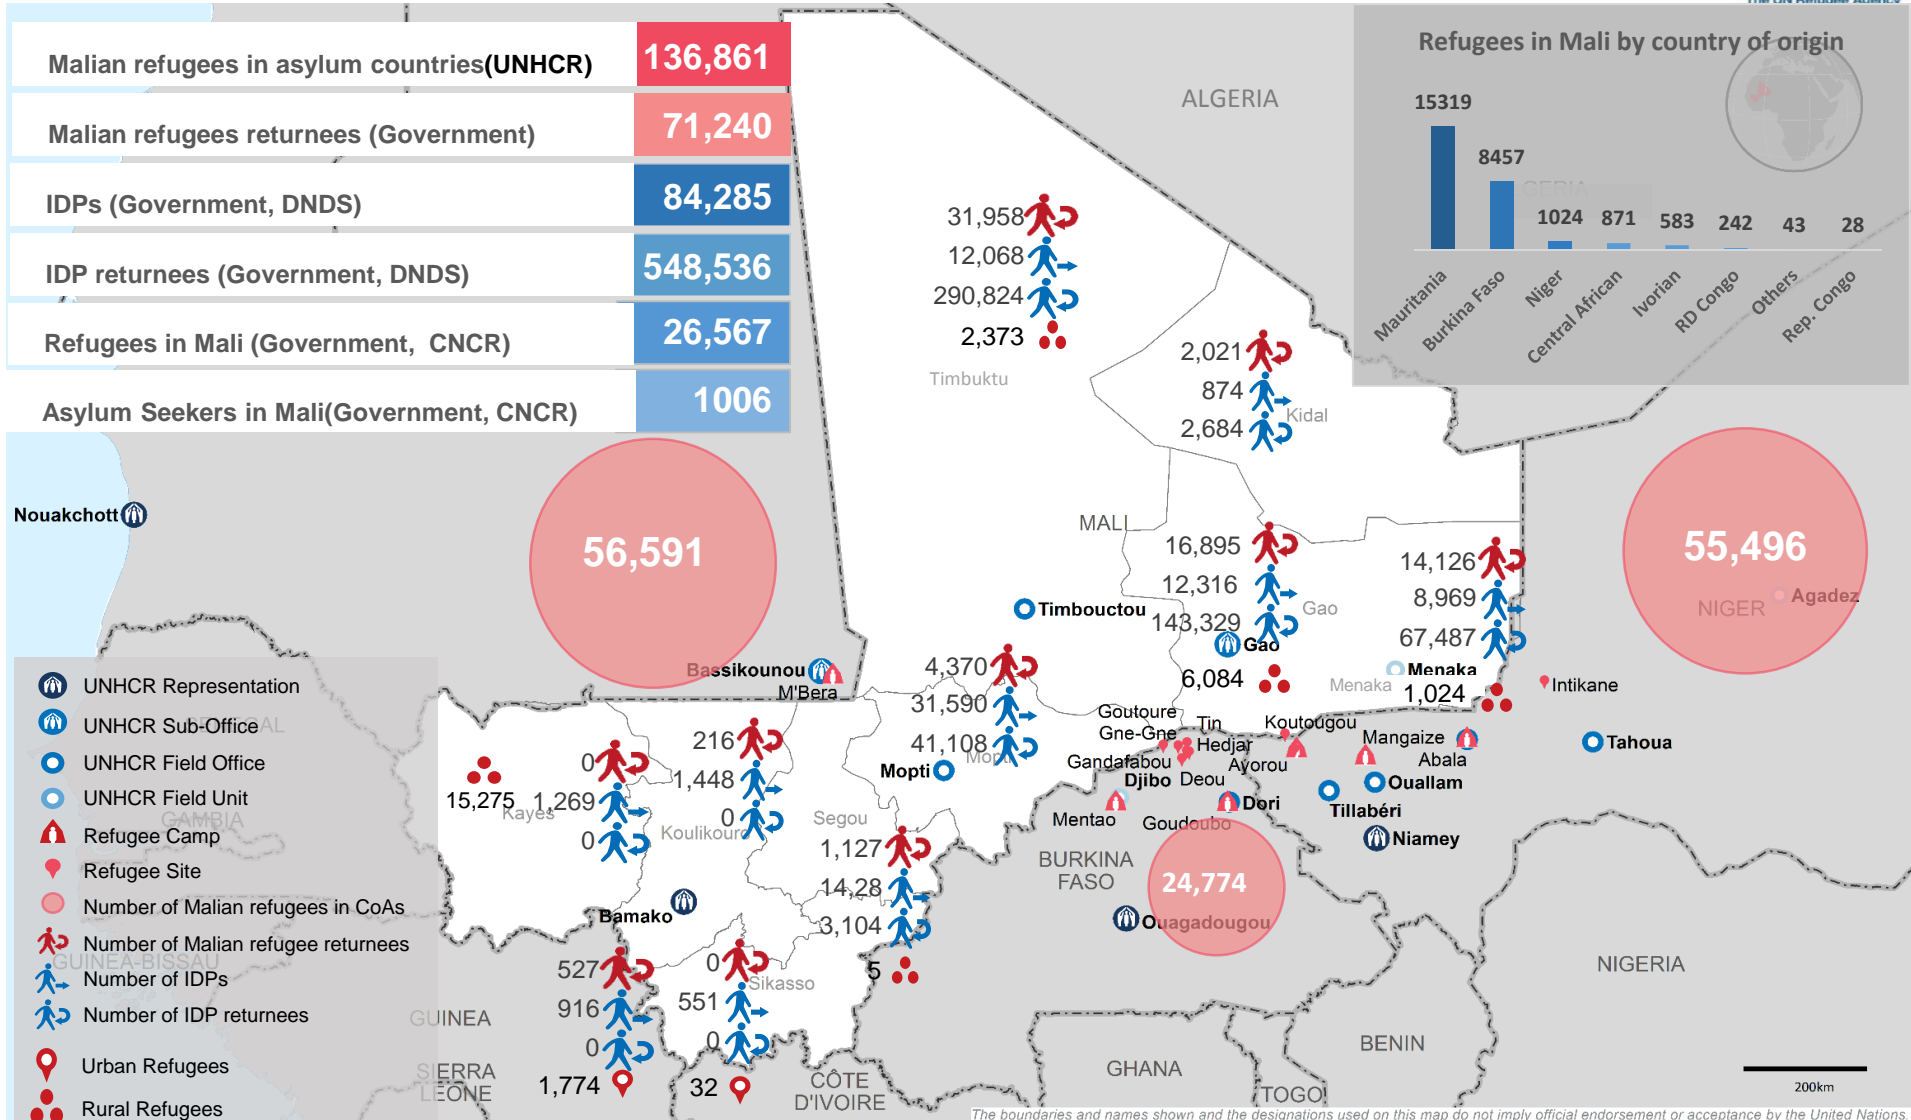

MALI SITUATION

Refugees, Internally Displaced Persons and Returnees

as of 28 February 2019

Sources: Government of Mali : Malian Refugee Returnees and IDPS, DNDS, Refugees in Mali - CNCR, Malianrefugees -UNHCR.

For more information: rudacogo@unhcr.org | sanogos@unhcr.org

Boundary for Menaka Region is unavailable.